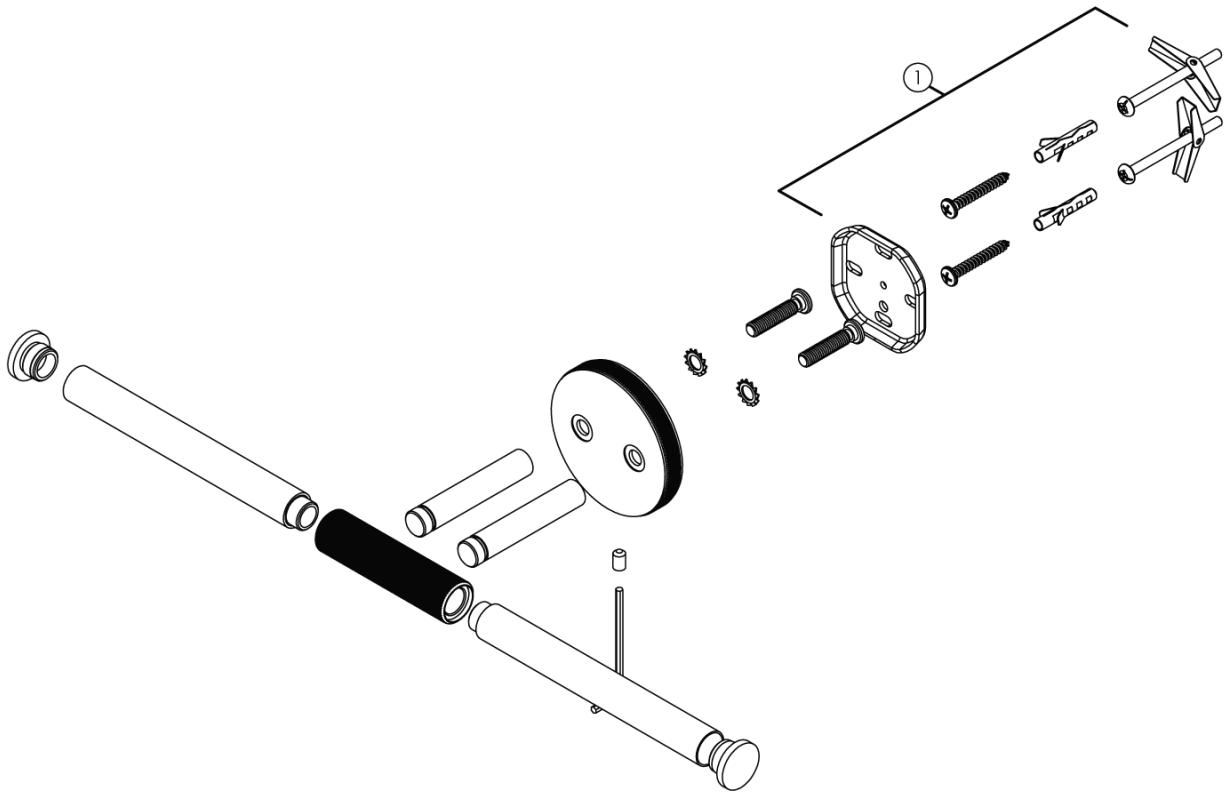

Milli Marq Edit Double Toilet Roll Holder Chrome

21906

No.	Description	Code
1	Milli Marc Edit Fixing Plate Kit	29882