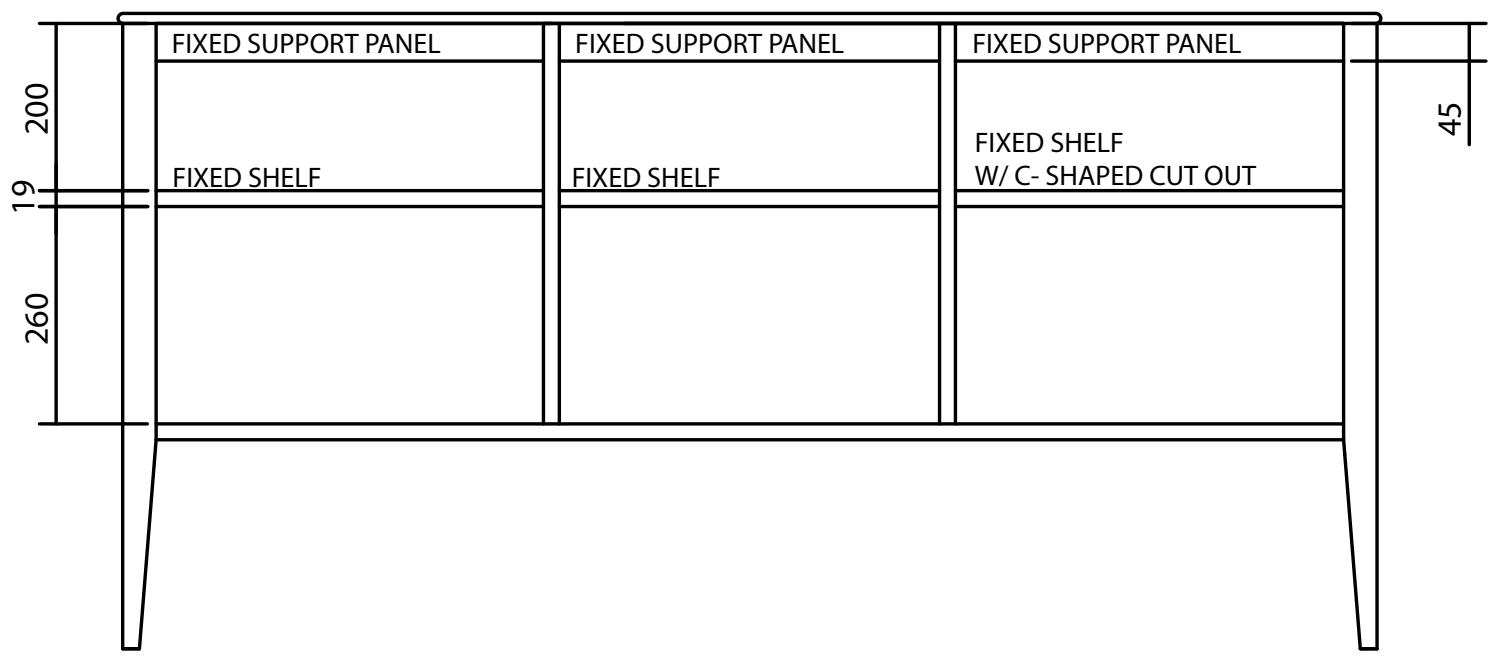

\*CORIAN TOP EXTENDS 5MM ON LEFT, RIGHT AND FRONT FOR BULLNOSE EDGE DETAIL

\*TOUCH RELEASE DOOR OPENING

\*\*DOOR WITH INTERNAL FIXED SHELF

\*\*NOT SUITABLE FOR WALL TO WALL