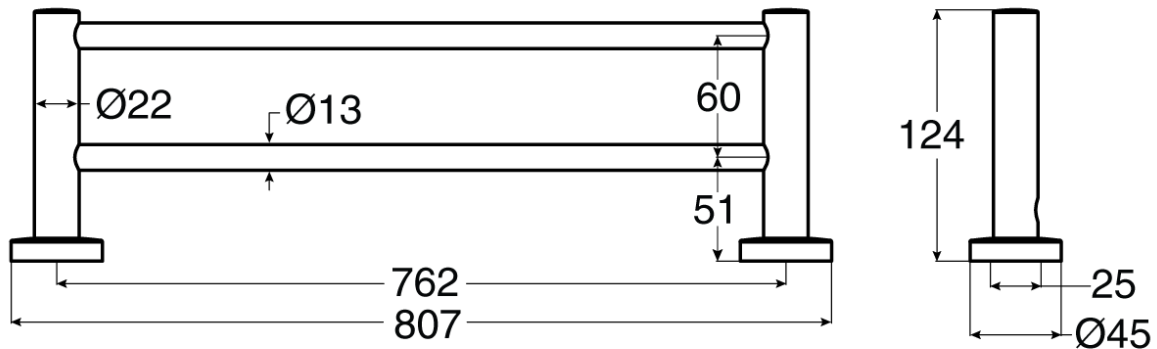

Posh Solus MK2 Double Rail 750mm Matte Black

2263976

SPECIFICATIONS

Recommended Use	Domestic, Hotel & Commercial
Colour	Matte Black

WARRANTY

Domestic Use Replacement Only	10 Years

Please refer to Warranty Page for full Terms and Conditions

Dimensions are nominal measurements only.

CLEANING RECOMMENDATIONS:

We recommend the use of soapy water or approved cleaners. This product should not be cleaned with abrasive materials. Damage caused by any improper treatment is not covered by the product warranty. Refer to Posh Warranty page for full Terms and Conditions.

Disclaimer: Products in this specification manual must by regulation be installed by licensed and registered trade people. The manufacturer/distributor reserves the right to vary specifications or delete models from their range without prior notification. Dimensions are nominal measurements only. Dimensions and set-outs listed are correct at time of publication however the manufacturer/distributor takes no responsibility for printing errors.

Published 27/04/2021

To see the complete Posh range go to
www.reece.com.au