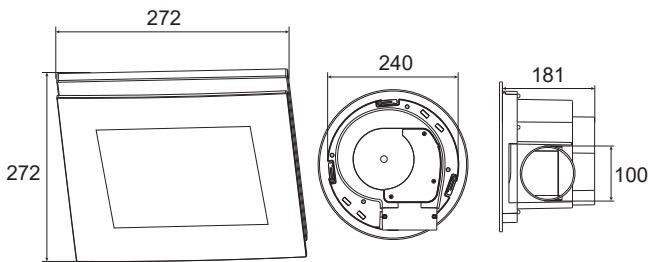

KADO

Kado Lux HiFlow 200 LED Exhaust Fan Square Matte Black

2020357

SPECIFICATIONS

Recommended Use	Domestic, Hotel & Commercial
Material	ABS Plastic/Stainless Steel
Weight	2.37 kg
Exhaust	30w Side Ducted
Air Extraction	175 m³/h
Air Outlet Size	100 mm
Cutout Size	240mm Round
Min Install Depth	220 mm
Electrical Connection	Plug in (plug & lead included)
IP Rating	IPX4

WARRANTY

Warranty - Domestic Use	7 Years
Spare Parts & Labour	24 Months

Please refer to Warranty Page for full Terms and Conditions

*Airbus airflow data may vary depending on style of fascia used.

Dimensions are nominal measurements only.

CLEANING RECOMMENDATIONS:

We recommend the use of soapy water or approved cleaners. This product should not be cleaned with abrasive materials. Damage caused by any improper treatment is not covered by the product warranty. Refer to Warranty Conditions

Disclaimer: Products in this specification manual must by regulation be installed by licensed and registered trade people. The manufacturer/distributor reserves the right to vary specifications or delete models from their range without prior notification. Dimensions are nominal measurements only. Dimensions and set-outs listed are correct at time of publication however the manufacturer/distributor takes no responsibility for printing errors.

Published 04/08/2021

To see the complete Kado range go to www.reece.com.au/bathrooms