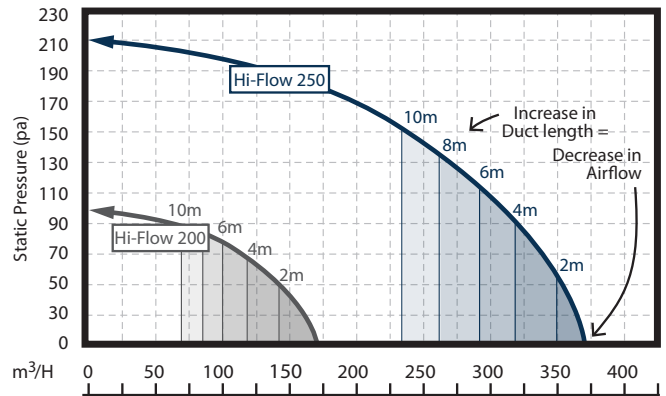

KADO

Kado Lux HiFlow 200 LED Exhaust Fan Square Matte Black

2020357

SPECIFICATIONS

Recommended Use	Domestic, Hotel & Commercial
Material	ABS Plastic/Stainless Steel
Weight	2.37 kg
Exhaust	30w Side Ducted
Air Extraction	175 m³/h
Air Outlet Size	100 mm
Cutout Size	240mm Round
Min Install Depth	220 mm
Electrical Connection	Plug in (plug & lead included)
IP Rating	IPX4

WARRANTY

Warranty - Domestic Use	7 Years
Spare Parts & Labour	24 Months

Please refer to Warranty Page for full Terms and Conditions

*Airbus airflow data may vary depending on style of fascia used.

Dimensions are nominal measurements only.

CLEANING RECOMMENDATIONS:

We recommend the use of soapy water or approved cleaners. This product should not be cleaned with abrasive materials. Damage caused by any improper treatment is not covered by the product warranty. Refer to Warranty Conditions

Disclaimer: Products in this specification manual must by regulation be installed by licensed and registered trade people. The manufacturer/distributor reserves the right to vary specifications or delete models from their range without prior notification. Dimensions are nominal measurements only. Dimensions and set-outs listed are correct at time of publication however the manufacturer/distributor takes no responsibility for printing errors.

Published 04/08/2021

To see the complete Kado range go to www.reece.com.au/bathrooms