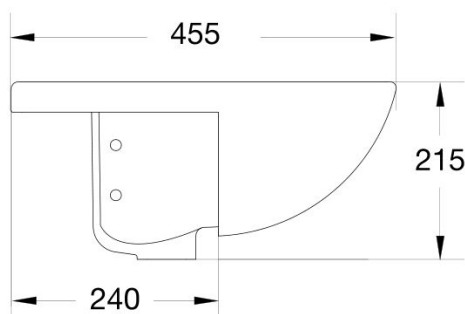

American Standard Studio Semi Recessed Basin 3 Tap Hole

SPECIFICATIONS

Recommended Use	Domestic, Hotel & Commercial
Material	Vitreous China
Weight	10kg
Template	Supplied
Integrated Overflow	Yes
Tap Hole Availability	1 & 3 tap hole
Capacity	4.3 litres
Fixing	Fix to bench top using fixing clips (supplied) and silicone into place
Pug & Waste	Suits 32 x 40mm overflow waste (not supplied)

WARRANTY

Warranty - Domestic Use	10 Years
Spare Parts & Labour	12 Months

Please refer to Warranty Page for full Terms and Conditions

Dimensions are nominal measurements only.

Disclaimer: Products in this specification manual must by regulation be installed by licensed and registered trade people. The manufacturer/distributor reserves the right to vary specifications or delete models from their range without prior notification. Dimensions are nominal measurements only. Dimensions and set-outs listed are correct at time of publication however the manufacturer/distributor takes no responsibility for printing errors.

Published 24/11/2020

To see the complete American Standard range go to www.reece.com.au/bathrooms