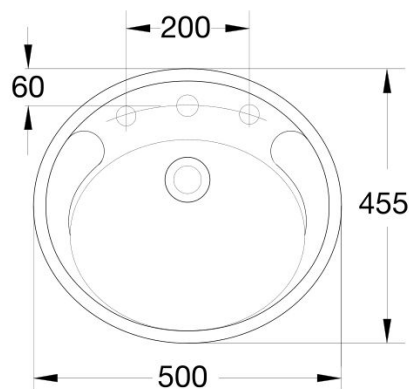

American Standard Studio Semi Recessed Basin 3 Tap Hole

SPECIFICATIONS

Recommended Use	Domestic, Hotel & Commercial
Material	Vitreous China
Weight	10kg
Template	Supplied
Integrated Overflow	Yes
Tap Hole Availability	1 & 3 tap hole
Capacity	4.3 litres
Fixing	Fix to bench top using fixing clips (supplied) and silicone into place
Pug & Waste	Suits 32 x 40mm overflow waste (not supplied)

WARRANTY

Warranty - Domestic Use	10 Years
Spare Parts & Labour	12 Months

Please refer to Warranty Page for full Terms and Conditions

Dimensions are nominal measurements only.

Disclaimer: Products in this specification manual must by regulation be installed by licensed and registered trade people. The manufacturer/distributor reserves the right to vary specifications or delete models from their range without prior notification. Dimensions are nominal measurements only. Dimensions and set-outs listed are correct at time of publication however the manufacturer/distributor takes no responsibility for printing errors.

Published 24/11/2020

To see the complete American Standard range go to www.reece.com.au/bathrooms