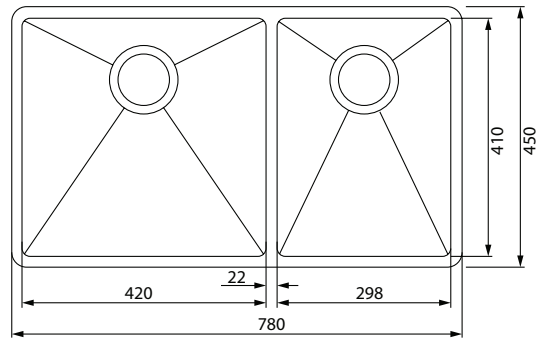

TECHNICAL DATASHEET

BOW BXX 220-42/29 SBR

Product Category	Sinks
Finish	Stainless Steel
Installation	Inset/Flushmount/ Undermount
Range	BOW
Model	BXX 220-42/29 SBR
Warranty	50 Years

PRODUCT INFORMATION

Dimensions	780 x 450mm
Cabinet Base	800mm
Bowl Size	420 x 410 x 200mm/34L 298 x 410 x 200mm/24L
Bowl Radius	12mm
Cut-Out Size	Template
Cut-Out Template	Yes
Waste Outlet	Semi Integrated Waste
Overflow	No
Tap Holes	No
Remote Waste	No
Opposite Configuration	Yes
Included Accessories	1 2 3