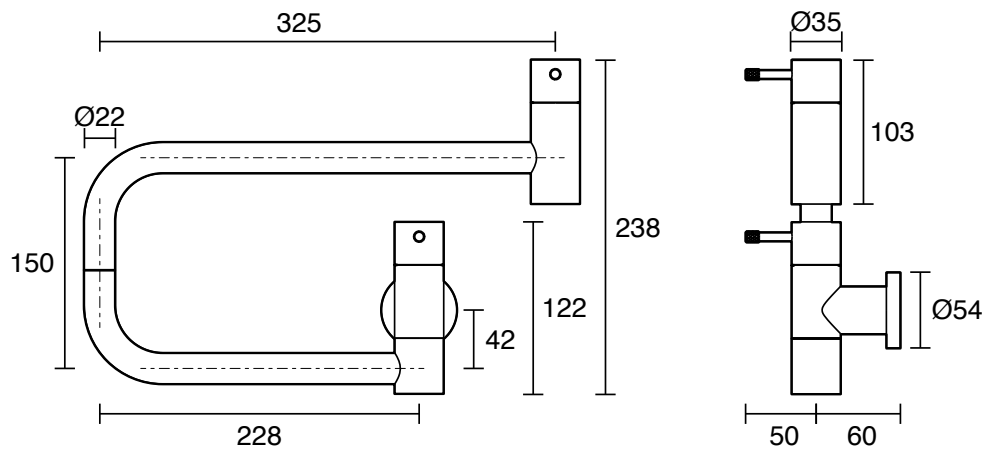

SUSSEX

Sussex Scala Nova Pot Filler PVD Brushed Bronze Lead Free

43663

SPECIFICATIONS	
Recommended Use	Residential;Commercial
Colour Finish	Brushed Bronze
Primary Material	Lead Free Brass
Recommended Pressure Range	150 - 500 kPa as per AS3500
Max Continuous Working Temperature (deg C)	65
Min Continuous Working Temperature (deg C)	1
WARRANTY	
Residential Use (Years)	40
Commercial Use (Years)	10
<i>Please refer to Sussex Warranty page for full Terms and Conditions</i>	

Disclaimer: Products in this specification manual must by regulation be installed by licensed and registered trade people. The manufacturer/distributor reserves the right to vary specifications or delete models from their range without prior notification. Dimensions are nominal measurements only. Dimensions and set-outs listed are correct at time of publication however the manufacturer/distributor takes no responsibility for printing errors.