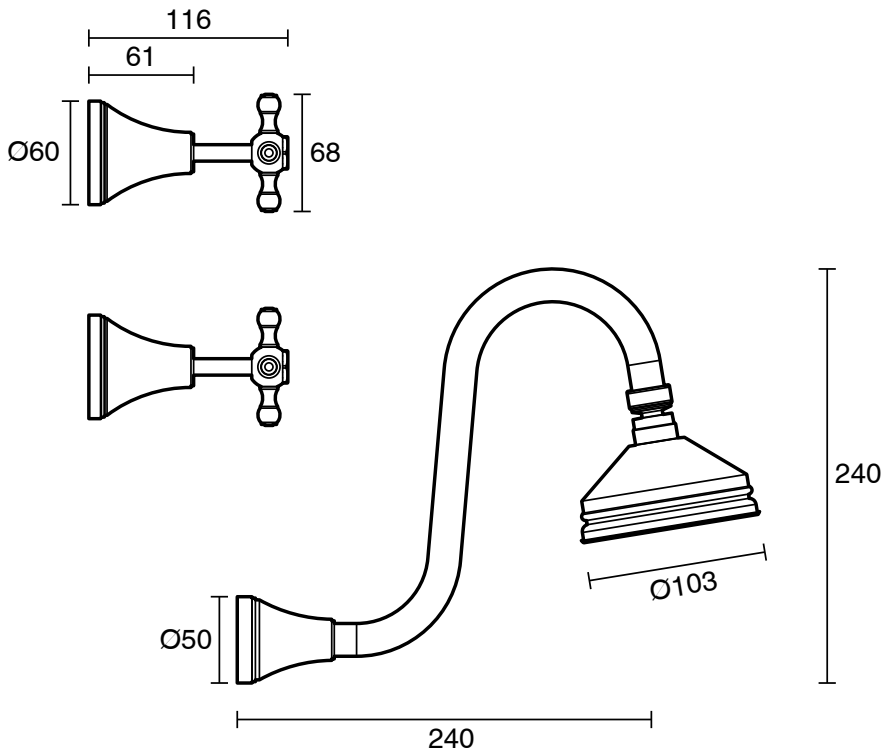

## Kado Era Gooseneck Shower Set Cross Handles Brushed Nickel (3 Star)

9512098

SPECIFICATIONS	
Recommended Use	Domestic, Hotel & Commercial
Colour	Brushed Nickel
Finish	Brushed
Material	DR Brass
Recommended Pressure Range	150 - 500 kPa
Maximum Continuous Working Temperature	80 deg C
Suitable for Storage Tank Hot Water	Yes
Suitable for Continuous Flow Hot Water	Yes
Suitable for Gravity Feed Hot Water	No
WARRANTY	
Warranty - Domestic Use	10 Years
Spare Parts & Labour	12 Months
<i>Please refer to Warranty Page for full Terms and Conditions</i>	

Dimensions are nominal measurements only.