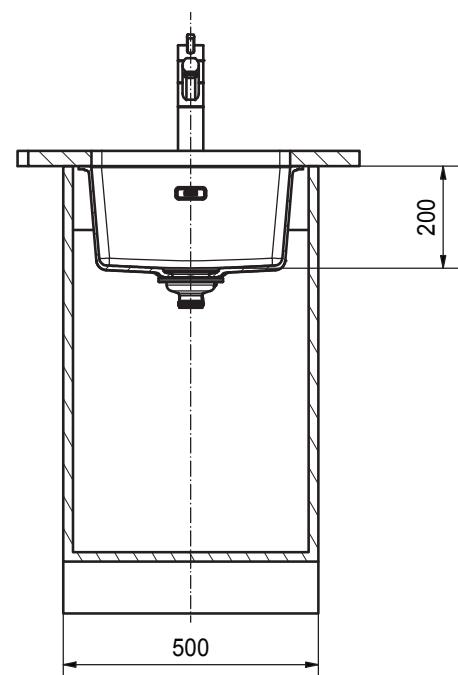

Franke City MRG110-39MB Single Bowl Undermount Sink Matte Black

2414000

SPECIFICATIONS

Recommended Use	Domestic, Hotel & Commercial
Plug & Waste	Basket Waste with Cover
Bowl Type	Single Bowl
Bowl Configuration	Single Bowl No Drainer
Mounting	Undermount
Overflow Configuration	Overflow
Taphole Configuration	No Taphole
Sink Colour	Matte Black
Finish	Matte
Material	Fragranite
Plug & Waste Size	90mm

WARRANTY

Warranty - Domestic Use	50 Years - Replacement Only
Warranty - Commercial Use	12 Months - Replacement Only
Spare Parts (Plug and waste, clips)	12 Months - Parts and Labour

Please refer to Warranty Page for full Terms and Conditions

NOTE

Sinks must be installed using an instruction manual. No responsibility will be taken for damage that occurs where an instruction manual has not been used.

CLEANING RECOMMENDATIONS:

We recommend the use of soapy water or approved cleaners. This product should not be cleaned with abrasive materials. Damage caused by any improper treatment is not covered by the product warranty. Refer to Warranty Conditions

To see the complete Franke range go to www.reece.com.au