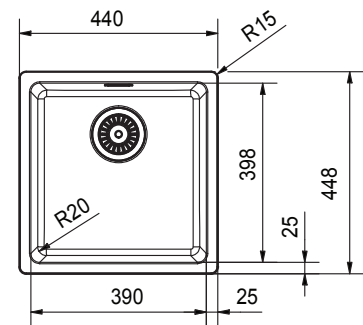

Franke City MRG110-39MB Single Bowl Undermount Sink Matte Black

2414000

SPECIFICATIONS

Recommended Use	Domestic, Hotel & Commercial
Plug & Waste	Basket Waste with Cover
Bowl Type	Single Bowl
Bowl Configuration	Single Bowl No Drainer
Mounting	Undermount
Overflow Configuration	Overflow
Taphole Configuration	No Taphole
Sink Colour	Matte Black
Finish	Matte
Material	Fragranite
Plug & Waste Size	90mm

WARRANTY

Warranty - Domestic Use	50 Years - Replacement Only
Warranty - Commercial Use	12 Months - Replacement Only
Spare Parts (Plug and waste, clips)	12 Months - Parts and Labour

Please refer to Warranty Page for full Terms and Conditions

NOTE

Sinks must be installed using an instruction manual. No responsibility will be taken for damage that occurs where an instruction manual has not been used.

CLEANING RECOMMENDATIONS:

We recommend the use of soapy water or approved cleaners. This product should not be cleaned with abrasive materials. Damage caused by any improper treatment is not covered by the product warranty. Refer to Warranty Conditions

To see the complete Franke range go to www.reece.com.au