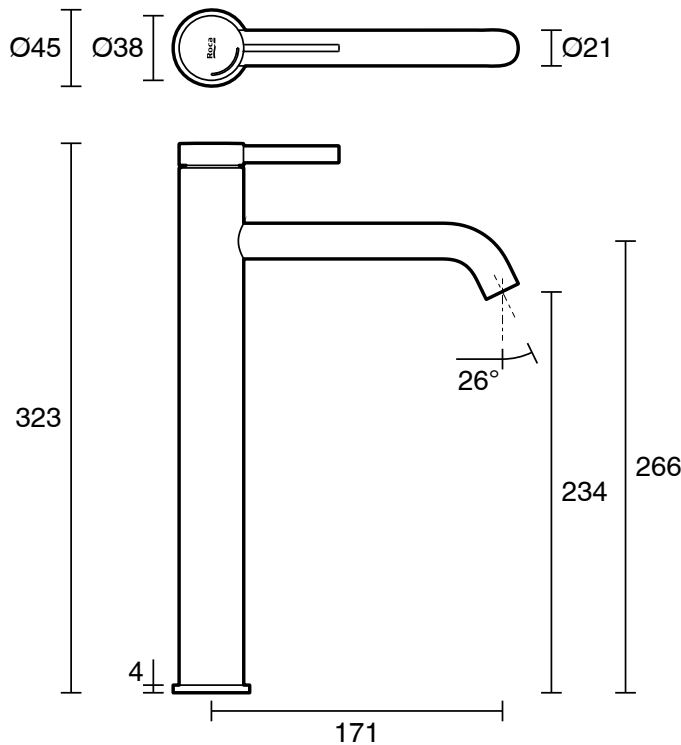

Roca Ona Ext Basin Mixer Tap Brushed Brass (6 Star)

13691

SPECIFICATIONS	
Recommended Use	Domestic;Commercial;Hotel
Colour Category	Brass
Colour Finish	Brushed Brass
Max Continuous Working Pressure (kPa)	500
Max Continuous Working Temperature (deg C)	65
Hot Water Unit Suitability	Storage Tank;Continuous Flow
WARRANTY	
Warranty - Domestic Use (Years)	15
Spare Parts & Labour (Years)	1
<i>Please refer to Warranty Page for full Terms and Conditions</i>	

Disclaimer: Products in this specification manual must by regulation be installed by licensed and registered trade people. The manufacturer/distributor reserves the right to vary specifications or delete models from their range without prior notification. Dimensions are nominal measurements only. Dimensions and set-outs listed are correct at time of publication however the manufacturer/distributor takes no responsibility for printing errors.