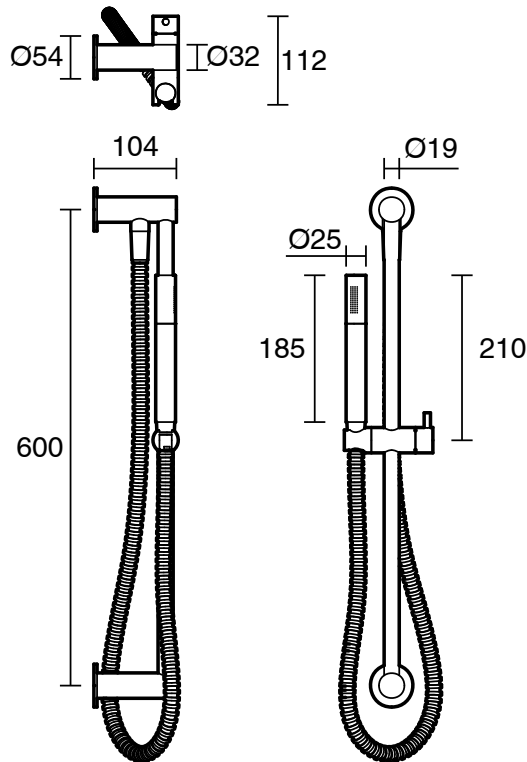

S U S S E X

Sussex Scala Single Rail Shower with Top Rail Water Inlet LUX PVD Brushed Platinum Gold (3 Star)

2268335

| SPECIFICATIONS | |
|--------------------------------------------------------------------|-------------------------------------------|
| Recommended Use | Domestic;Hotel;Commercial |
| Colour Finish | Brushed Platinum Gold |
| Primary Material | Brass |
| Recommended Pressure Range | 150 - 500 kPa as per AS3500 |
| Max Continuous Working Temperature (deg C) | 65 |
| Min Continuous Working Temperature (deg C) | 5 |
| Hot Water Unit Suitability | Gravity Feed;Storage Tank;Continuous Flow |
| WARRANTY | |
| Warranty - Domestic Use (Years) | 3 |
| Spare Parts & Labour (Years) | 3 |
| <i>Please refer to Warranty Page for full Terms and Conditions</i> | |

Disclaimer: Products in this specification manual must by regulation be installed by licensed and registered trade people. The manufacturer/distributor reserves the right to vary specifications or delete models from their range without prior notification. Dimensions are nominal measurements only. Dimensions and set-outs listed are correct at time of publication however the manufacturer/distributor takes no responsibility for printing errors.