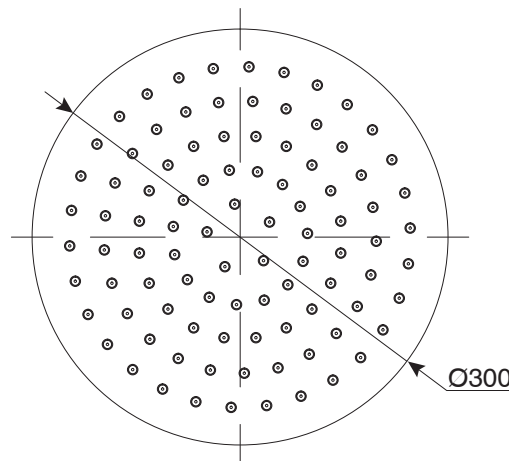

mizu

Mizu Drift Brass Overhead Shower 300mm Brushed Gunmetal (3 Star)

9540699

SPECIFICATIONS

Recommended Use	Domestic, Hotel & Commercial
Colour	Brushed Gunmetal
Finish	Brushed
Material	Brass
Recommended Pressure Range	150 - 500 kPa
Maximum Continuous Working Temperature	60 deg C
Suitable for Storage Tank Hot Water	Yes
Suitable for Continuous Flow Hot Water	Yes
Suitable for Gravity Feed Hot Water	No

WARRANTY

Warranty - Domestic Use	10 Years
Spare Parts & Labour	12 Months

Please refer to Warranty Page for full Terms and Conditions