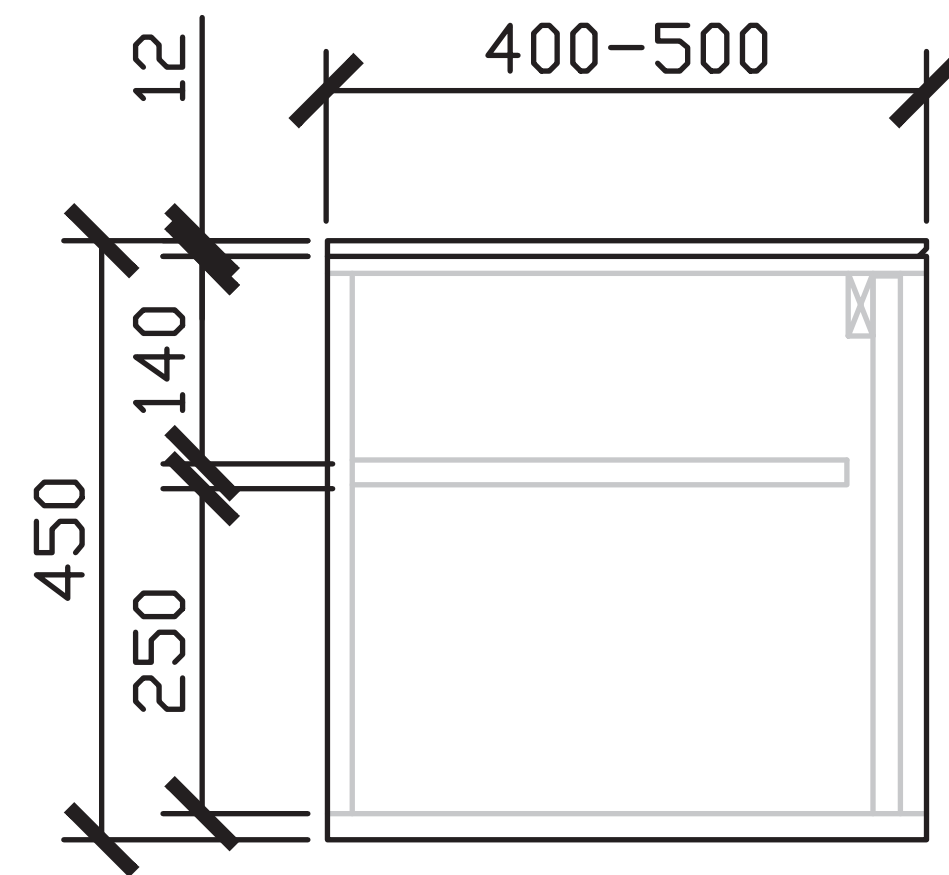

1101-1300W x 400-500D x 450H

INTERNAL VIEW for all size

SIDE VIEW for all sizes