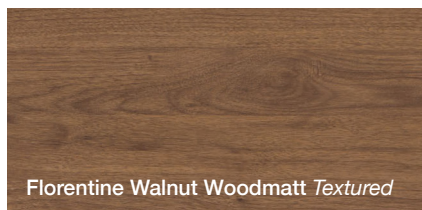

Domaine Semi-Recessed - Material Colours

TEXTURED WOODGRAIN FINISHES