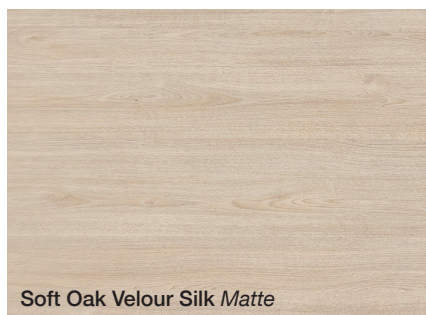

Caesarstone Mineral is free of Crystalline Silica.

Domaine Semi-Recessed - Material Colours

TEXTURED WOODGRAIN FINISHES

Domaine Semi-Recessed - Material Colours

SILK FINISHES

POLYURETHANE FINISH (AVAILABLE ON PLUS MODELS ONLY)

Special Polyurethane colours available (fees apply). *Please note no custom polyurethane colours available on Shelf models.*

Domaine Semi-Recessed - Material Colours and Finish Options

BEVEL-GRIP FINGER PULL (Available on Standard & Plus Models)