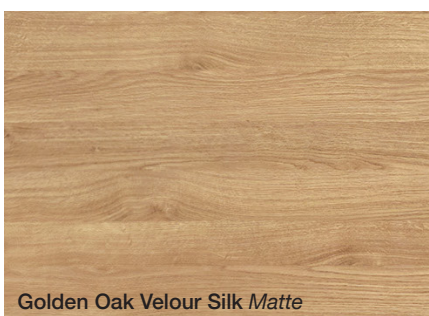

Caesarstone Mineral is free of Crystalline Silica.

Domaine Semi-Recessed - Material Colours

TEXTURED WOODGRAIN FINISHES

Domaine Semi-Recessed - Material Colours

SILK FINISHES

POLYURETHANE FINISH (AVAILABLE ON PLUS MODELS ONLY)

Special Polyurethane colours available (fees apply). *Please note no custom polyurethane colours available on Shelf models.*

Domaine Semi-Recessed - Material Colours and Finish Options

BEVEL-GRIP FINGER PULL (Available on Standard & Plus Models)