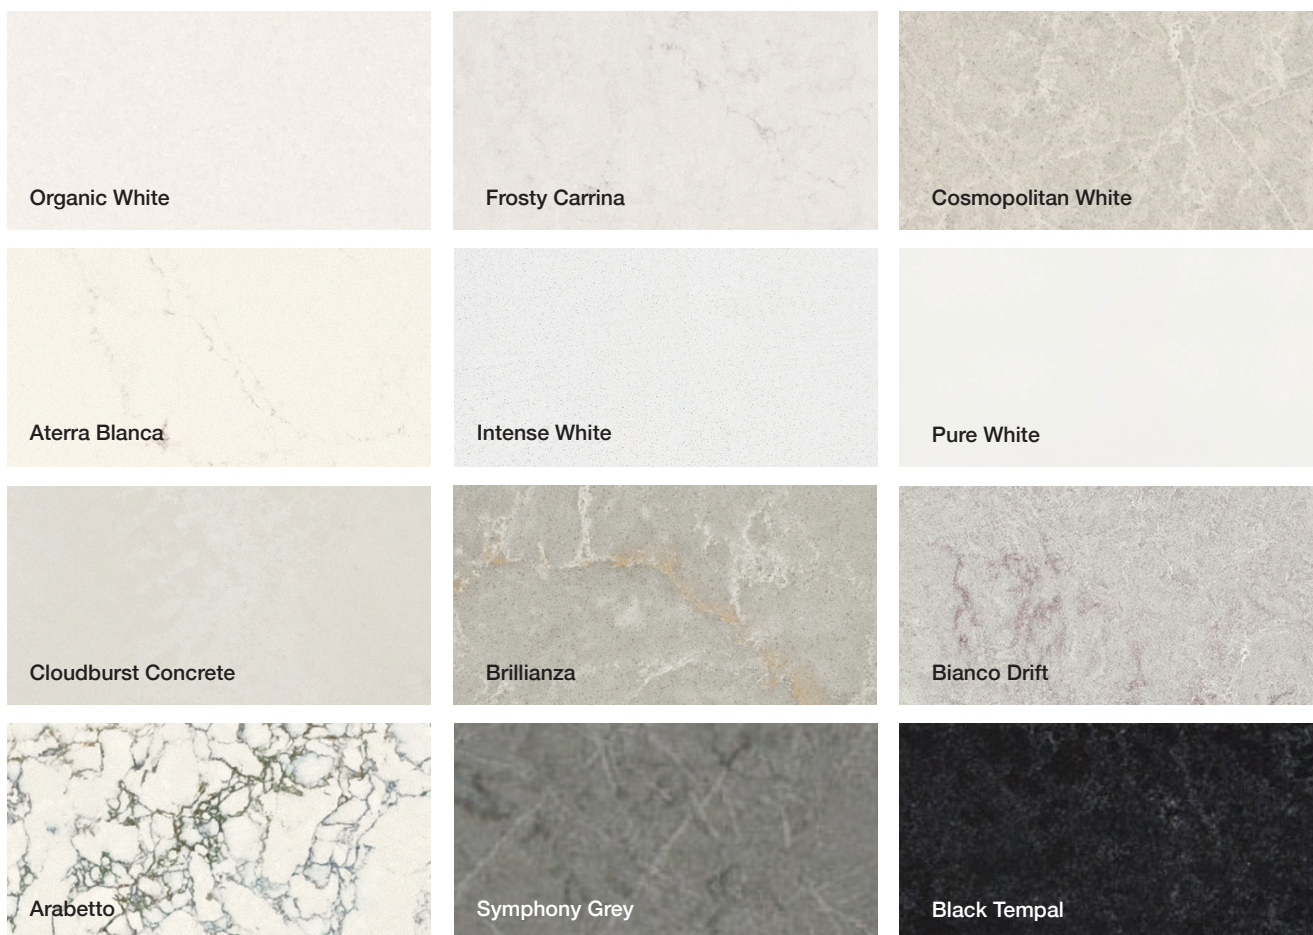

Cherry Pie is free of crystalline silica.

Domaine Semi-Recessed - Material Colours and Finish Options

DURASEIN - SOLID SURFACE 12mm

Manufactured using pure acrylic solid surface material.

Developed to withstand heat, chemicals, moisture, and impact, and to resist stains better than natural stone surfaces.

Non-porous, hygienic, easy to clean, maintain and repair.

CAESARSTONE MINERAL - 20mm (Only available on Plus Models)

One of Australia's most recognised brands in benchtop surfaces, Caesarstone's Mineral collection is formulated with a unique blend of materials.

Caesarstone Mineral is free of Crystalline Silica.

Domaine Semi-Recessed - Material Colours

TEXTURED WOODGRAIN FINISHES

Domaine Semi-Recessed - Material Colours

SILK FINISHES

POLYURETHANE FINISH (AVAILABLE ON PLUS MODELS ONLY)