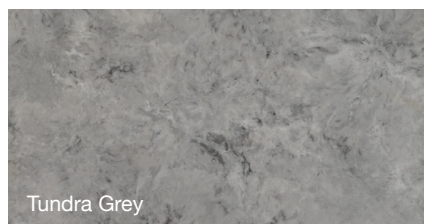

CHERRY PIE - PREMIUM SOLID SURFACE 20mm

Manufactured using acrylic resin solid surface material.

Developed to withstand heat, chemicals, moisture, and impact, and to resist stains better than natural stone surfaces.

Non-porous, hygienic, easy to clean, maintain and repair.

Cherry Pie is free of crystalline silica.