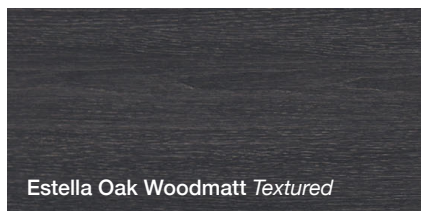

Domaine Semi-Recessed - Material Colours

TEXTURED WOODGRAIN FINISHES