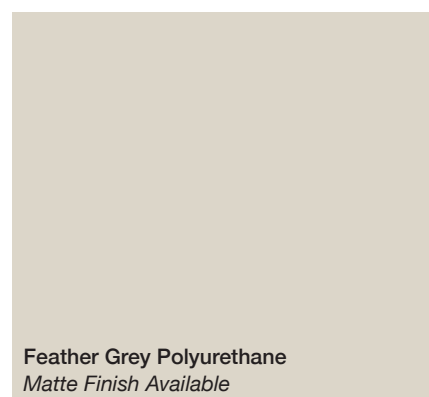

Caesarstone Mineral is free of Crystalline Silica.

Domaine Semi-Recessed - Material Colours

TEXTURED WOODGRAIN FINISHES

Domaine Semi-Recessed - Material Colours

SILK FINISHES

POLYURETHANE FINISH (AVAILABLE ON PLUS MODELS ONLY)

Special Polyurethane colours available (fees apply). *Please note no custom polyurethane colours available on Shelf models.*

Domaine Semi-Recessed - Material Colours and Finish Options

BEVEL-GRIP FINGER PULL (Available on Standard & Plus Models)