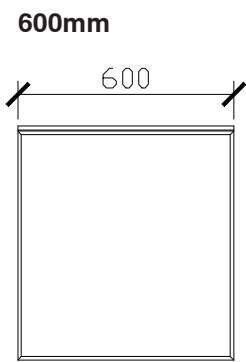

CUSTOM SIZES

	A3GH-UMWH-501-600	A3GH-UMWH-601-800	A3GH-UMWH-801-1100	A3GH-UMWH-1101-1300	A3GH-UMWH-1301-1600	A3GH-UMWH-1601-1800	A3GH-UMWH-1801-2000
Width (mm)	501-600	601-800	801-1100	1101-1300	1301-1600	1601-1800	1801-2000
Depth (mm)	550	550	550	550	550	550	550
Height (mm)	650	650	650	650	650	650	650
Number of Doors	1	2	2	2	2	3	3
Basin Options	1	1	1	1	1-2	1-2	1-2

Adorn under counter wall hung vanity with door/s & grande handle

STANDARD SIZES

INTERNAL VIEW for all sizes

SIDE VIEW for all sizes

Adorn under counter wall hung vanity with door/s & grande handle

STANDARD SIZES

1500mm

1800mm

Adorn under counter wall hung vanity with door/s & grande handle

CUSTOM SIZES

501-600mm

601-800mm

INTERNAL VIEW for all sizes

SIDE VIEW for all sizes

801-1100mm

1101-1300mm

Adorn under counter wall hung vanity with door/s & grande handle

CUSTOM SIZES

1301-1600mm

1601-1800mm

1801-2000mm

Adorn under counter wall hung vanity with door/s & grande handle