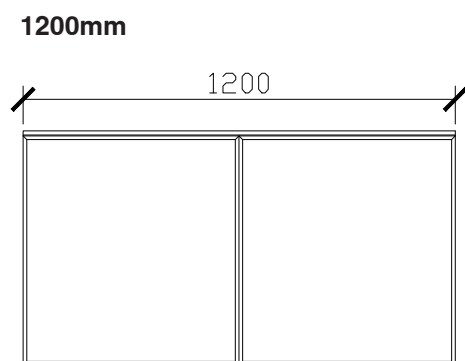

CUSTOM SIZES

	A3GH-UMWH-501-600	A3GH-UMWH-601-800	A3GH-UMWH-801-1100	A3GH-UMWH-1101-1300	A3GH-UMWH-1301-1600	A3GH-UMWH-1601-1800	A3GH-UMWH-1801-2000
Width (mm)	501-600	601-800	801-1100	1101-1300	1301-1600	1601-1800	1801-2000
Depth (mm)	550	550	550	550	550	550	550
Height (mm)	650	650	650	650	650	650	650
Number of Doors	1	2	2	2	2	3	3
Basin Options	1	1	1	1	1-2	1-2	1-2

Adorn under counter wall hung vanity with door/s & grande handle

STANDARD SIZES

INTERNAL VIEW for all sizes

SIDE VIEW for all sizes

Adorn under counter wall hung vanity with door/s & grande handle

STANDARD SIZES

1500mm

1800mm

Adorn under counter wall hung vanity with door/s & grande handle

CUSTOM SIZES

501-600mm

601-800mm

INTERNAL VIEW for all sizes

SIDE VIEW for all sizes

801-1100mm

1101-1300mm

Adorn under counter wall hung vanity with door/s & grande handle

CUSTOM SIZES

1301-1600mm

1601-1800mm

1801-2000mm

Adorn under counter wall hung vanity with door/s & grande handle