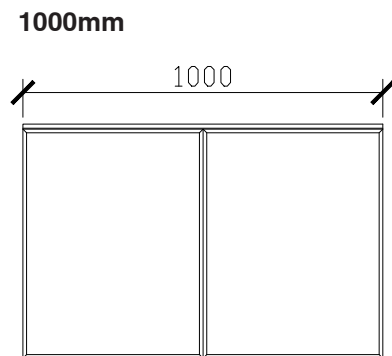

CUSTOM SIZES

	A3GH-UMWH-501-600	A3GH-UMWH-601-800	A3GH-UMWH-801-1100	A3GH-UMWH-1101-1300	A3GH-UMWH-1301-1600	A3GH-UMWH-1601-1800	A3GH-UMWH-1801-2000
Width (mm)	501-600	601-800	801-1100	1101-1300	1301-1600	1601-1800	1801-2000
Depth (mm)	550	550	550	550	550	550	550
Height (mm)	650	650	650	650	650	650	650
Number of Doors	1	2	2	2	2	3	3
Basin Options	1	1	1	1	1-2	1-2	1-2

Adorn under counter wall hung vanity with door/s & grande handle

STANDARD SIZES

INTERNAL VIEW for all sizes

SIDE VIEW for all sizes

Adorn under counter wall hung vanity with door/s & grande handle

STANDARD SIZES

1500mm

1800mm

Adorn under counter wall hung vanity with door/s & grande handle

CUSTOM SIZES

501-600mm

601-800mm

INTERNAL VIEW for all sizes

SIDE VIEW for all sizes

801-1100mm

1101-1300mm

Adorn under counter wall hung vanity with door/s & grande handle

CUSTOM SIZES

1301-1600mm

1601-1800mm

1801-2000mm

Adorn under counter wall hung vanity with door/s & grande handle