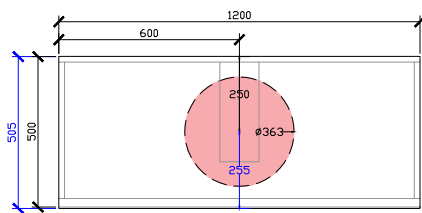

1500mm

1800mm

Adorn under counter wall hung vanity with door/s & grande handle

CUSTOM SIZES

501-600mm

601-800mm

INTERNAL VIEW for all sizes

SIDE VIEW for all sizes

801-1100mm

1101-1300mm

Adorn under counter wall hung vanity with door/s & grande handle

CUSTOM SIZES

1301-1600mm

1601-1800mm

1801-2000mm

Adorn under counter wall hung vanity with door/s & grande handle

**KADO LUX UNDER COUNTER 415DIA
363DIA CORIAN CUTOUT**

500W: CENTRE ONLY

*CORIAN TOP EXTENDS
5MM ON FRONT FOR
BULLNOSE EDGE DETAIL

600W: CENTRE ONLY

1000W: CENTRE | OFFSET LEFT & RIGHT

1200W: CENTRE | OFFSET LEFT & RIGHT