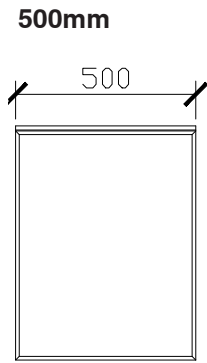

CUSTOM SIZES

	A3GH-UMWH-501-600	A3GH-UMWH-601-800	A3GH-UMWH-801-1100	A3GH-UMWH-1101-1300	A3GH-UMWH-1301-1600	A3GH-UMWH-1601-1800	A3GH-UMWH-1801-2000
Width (mm)	501-600	601-800	801-1100	1101-1300	1301-1600	1601-1800	1801-2000
Depth (mm)	550	550	550	550	550	550	550
Height (mm)	650	650	650	650	650	650	650
Number of Doors	1	2	2	2	2	3	3
Basin Options	1	1	1	1	1-2	1-2	1-2

Adorn under counter wall hung vanity with door/s & grande handle

STANDARD SIZES

INTERNAL VIEW for all sizes

SIDE VIEW for all sizes

Adorn under counter wall hung vanity with door/s & grande handle

STANDARD SIZES

1500mm

1800mm

Adorn under counter wall hung vanity with door/s & grande handle

CUSTOM SIZES

501-600mm

601-800mm

INTERNAL VIEW for all sizes

SIDE VIEW for all sizes

801-1100mm

1101-1300mm

Adorn under counter wall hung vanity with door/s & grande handle

CUSTOM SIZES

1301-1600mm

1601-1800mm

1801-2000mm

Adorn under counter wall hung vanity with door/s & grande handle