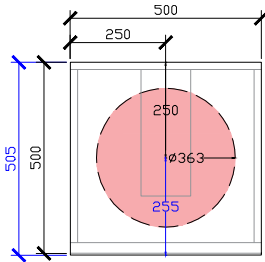

CUSTOM SIZES

	A3GH-UMWH-501-600	A3GH-UMWH-601-800	A3GH-UMWH-801-1100	A3GH-UMWH-1101-1300	A3GH-UMWH-1301-1600	A3GH-UMWH-1601-1800	A3GH-UMWH-1801-2000
Width (mm)	501-600	601-800	801-1100	1101-1300	1301-1600	1601-1800	1801-2000
Depth (mm)	550	550	550	550	550	550	550
Height (mm)	650	650	650	650	650	650	650
Number of Doors	1	2	2	2	2	3	3
Basin Options	1	1	1	1	1-2	1-2	1-2

1500mm

1800mm

Adorn under counter wall hung vanity with door/s & grande handle

CUSTOM SIZES

501-600mm

601-800mm

INTERNAL VIEW for all sizes

SIDE VIEW for all sizes

801-1100mm

1101-1300mm

Adorn under counter wall hung vanity with door/s & grande handle

CUSTOM SIZES

1301-1600mm

1601-1800mm

1801-2000mm

Adorn under counter wall hung vanity with door/s & grande handle

**KADO LUX UNDER COUNTER 415DIA
363DIA CORIAN CUTOUT**

500W: CENTRE ONLY

*CORIAN TOP EXTENDS
5MM ON FRONT FOR
BULLNOSE EDGE DETAIL

600W: CENTRE ONLY

1000W: CENTRE | OFFSET LEFT & RIGHT

1200W: CENTRE | OFFSET LEFT & RIGHT