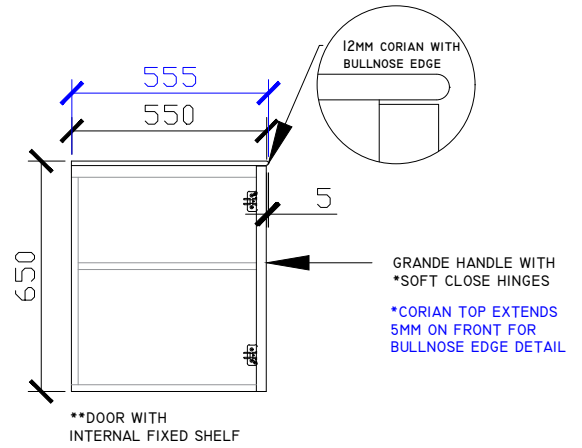

CUSTOM SIZES

	A3GH-UMWH-501-600	A3GH-UMWH-601-800	A3GH-UMWH-801-1100	A3GH-UMWH-1101-1300	A3GH-UMWH-1301-1600	A3GH-UMWH-1601-1800	A3GH-UMWH-1801-2000
Width (mm)	501-600	601-800	801-1100	1101-1300	1301-1600	1601-1800	1801-2000
Depth (mm)	550	550	550	550	550	550	550
Height (mm)	650	650	650	650	650	650	650
Number of Doors	1	2	2	2	2	3	3
Basin Options	1	1	1	1	1-2	1-2	1-2

Adorn under counter wall hung vanity with door/s & grande handle

STANDARD SIZES

INTERNAL VIEW for all sizes

SIDE VIEW for all sizes

Adorn under counter wall hung vanity with door/s & grande handle

STANDARD SIZES

1500mm

1800mm

Adorn under counter wall hung vanity with door/s & grande handle

CUSTOM SIZES

501-600mm

601-800mm

INTERNAL VIEW for all sizes

SIDE VIEW for all sizes

801-1100mm

1101-1300mm

Adorn under counter wall hung vanity with door/s & grande handle

CUSTOM SIZES

1301-1600mm

1601-1800mm

1801-2000mm

Adorn under counter wall hung vanity with door/s & grande handle