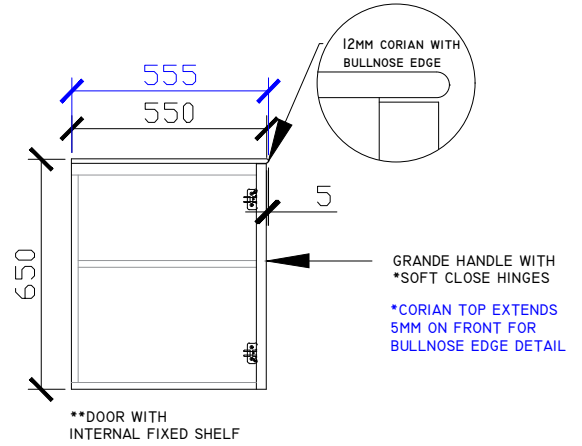

Adorn under counter wall hung vanity with door/s & grande handle

STANDARD SIZES

INTERNAL VIEW for all sizes

SIDE VIEW for all sizes

Adorn under counter wall hung vanity with door/s & grande handle

STANDARD SIZES

1500mm

1800mm

Adorn under counter wall hung vanity with door/s & grande handle

CUSTOM SIZES

501-600mm

601-800mm

INTERNAL VIEW for all sizes

SIDE VIEW for all sizes

801-1100mm

1101-1300mm

Adorn under counter wall hung vanity with door/s & grande handle

CUSTOM SIZES

1301-1600mm

1601-1800mm

1801-2000mm

Adorn under counter wall hung vanity with door/s & grande handle

**KADO LUX UNDER COUNTER 415DIA
363DIA CORIAN CUTOUT**

500W: CENTRE ONLY

*CORIAN TOP EXTENDS
5MM ON FRONT FOR
BULLNOSE EDGE DETAIL

600W: CENTRE ONLY

1000W: CENTRE | OFFSET LEFT & RIGHT

1200W: CENTRE | OFFSET LEFT & RIGHT