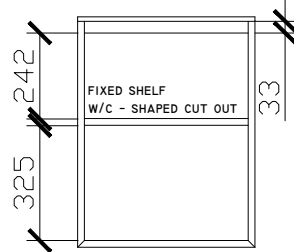

1500mm

1800mm

Adorn under counter wall hung vanity with door/s & grande handle

CUSTOM SIZES

501-600mm

601-800mm

INTERNAL VIEW for all sizes

SIDE VIEW for all sizes

801-1100mm

1101-1300mm

Adorn under counter wall hung vanity with door/s & grande handle

CUSTOM SIZES

1301-1600mm

1601-1800mm

1801-2000mm

Adorn under counter wall hung vanity with door/s & grande handle