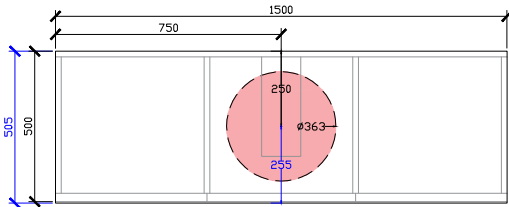

Adorn under counter wall hung vanity with door/s & grande handle

**KADO LUX UNDER COUNTER 415DIA
363DIA CORIAN CUTOUT**

1500W: CENTRE & DOUBLE BASIN | OFFSET LEFT & RIGHT