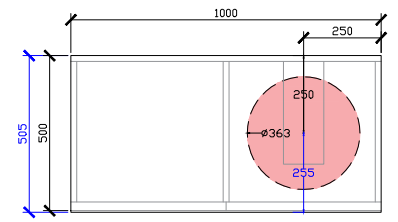

1500mm

1800mm

Adorn under counter wall hung vanity with door/s & grande handle

CUSTOM SIZES

501-600mm

601-800mm

INTERNAL VIEW for all sizes

SIDE VIEW for all sizes

801-1100mm

1101-1300mm

Adorn under counter wall hung vanity with door/s & grande handle

CUSTOM SIZES

1301-1600mm

1601-1800mm

1801-2000mm

Adorn under counter wall hung vanity with door/s & grande handle

**KADO LUX UNDER COUNTER 415DIA
363DIA CORIAN CUTOUT**

500W: CENTRE ONLY

*CORIAN TOP EXTENDS
5MM ON FRONT FOR
BULLNOSE EDGE DETAIL

600W: CENTRE ONLY

1000W: CENTRE | OFFSET LEFT & RIGHT

1200W: CENTRE | OFFSET LEFT & RIGHT