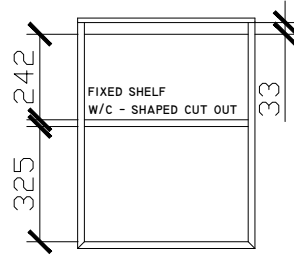

Adorn under counter wall hung vanity with door/s & grande handle

STANDARD SIZES

INTERNAL VIEW for all sizes

SIDE VIEW for all sizes