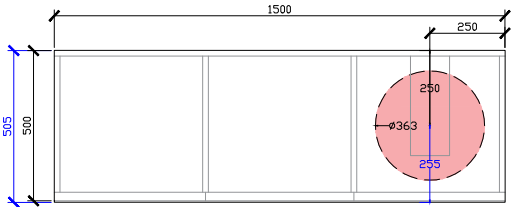

Adorn under counter wall hung vanity with door/s & grande handle

**KADO LUX UNDER COUNTER 415DIA
363DIA CORIAN CUTOUT**

1500W: CENTRE & DOUBLE BASIN | OFFSET LEFT & RIGHT