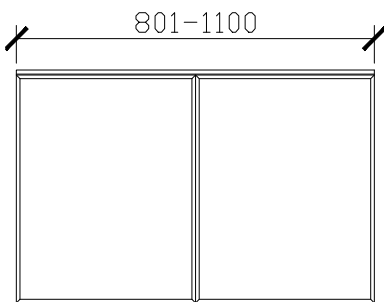

1500mm

1800mm

Adorn under counter wall hung vanity with door/s & grande handle

CUSTOM SIZES

501-600mm

601-800mm

INTERNAL VIEW for all sizes

SIDE VIEW for all sizes

801-1100mm

1101-1300mm

Adorn under counter wall hung vanity with door/s & grande handle

CUSTOM SIZES

1301-1600mm

1601-1800mm

1801-2000mm

Adorn under counter wall hung vanity with door/s & grande handle