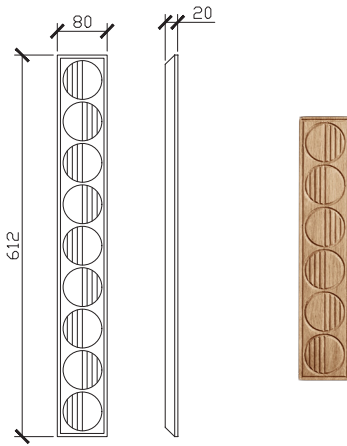

Adorn under counter wall hung vanity with door/s & grande handle

GRANDE HANDLE OPTIONS

Eclipse (Solid American Oak)