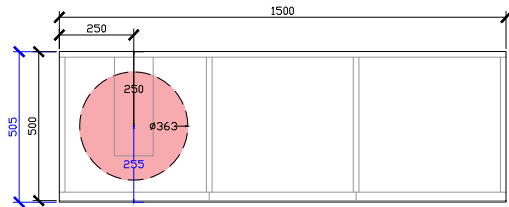

Adorn under counter wall hung vanity with door/s & grande handle

**KADO LUX UNDER COUNTER 415DIA
363DIA CORIAN CUTOUT**

1500W: CENTRE & DOUBLE BASIN | OFFSET LEFT & RIGHT