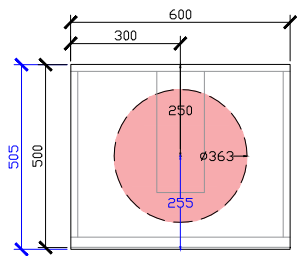

CUSTOM SIZES

	A3GH-UMWH-501-600	A3GH-UMWH-601-800	A3GH-UMWH-801-1100	A3GH-UMWH-1101-1300	A3GH-UMWH-1301-1600	A3GH-UMWH-1601-1800	A3GH-UMWH-1801-2000
Width (mm)	501-600	601-800	801-1100	1101-1300	1301-1600	1601-1800	1801-2000
Depth (mm)	550	550	550	550	550	550	550
Height (mm)	650	650	650	650	650	650	650
Number of Doors	1	2	2	2	2	3	3
Basin Options	1	1	1	1	1-2	1-2	1-2

1500mm

1800mm

Adorn under counter wall hung vanity with door/s & grande handle

CUSTOM SIZES

501-600mm

601-800mm

INTERNAL VIEW for all sizes

SIDE VIEW for all sizes

801-1100mm

1101-1300mm

Adorn under counter wall hung vanity with door/s & grande handle

CUSTOM SIZES

1301-1600mm

1601-1800mm

1801-2000mm

Adorn under counter wall hung vanity with door/s & grande handle

**KADO LUX UNDER COUNTER 415DIA
363DIA CORIAN CUTOUT**

500W: CENTRE ONLY

*CORIAN TOP EXTENDS
5MM ON FRONT FOR
BULLNOSE EDGE DETAIL

600W: CENTRE ONLY

1000W: CENTRE | OFFSET LEFT & RIGHT

1200W: CENTRE | OFFSET LEFT & RIGHT