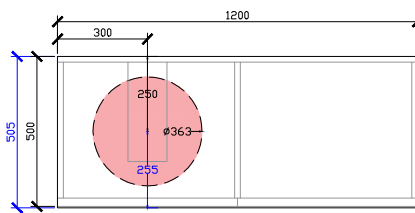

1500mm

1800mm

Adorn under counter wall hung vanity with door/s & grande handle

CUSTOM SIZES

501-600mm

601-800mm

INTERNAL VIEW for all sizes

SIDE VIEW for all sizes

801-1100mm

1101-1300mm

Adorn under counter wall hung vanity with door/s & grande handle

CUSTOM SIZES

1301-1600mm

1601-1800mm

1801-2000mm

Adorn under counter wall hung vanity with door/s & grande handle

**KADO LUX UNDER COUNTER 415DIA
363DIA CORIAN CUTOUT**

500W: CENTRE ONLY

*CORIAN TOP EXTENDS
5MM ON FRONT FOR
BULLNOSE EDGE DETAIL

600W: CENTRE ONLY

1000W: CENTRE | OFFSET LEFT & RIGHT

1200W: CENTRE | OFFSET LEFT & RIGHT