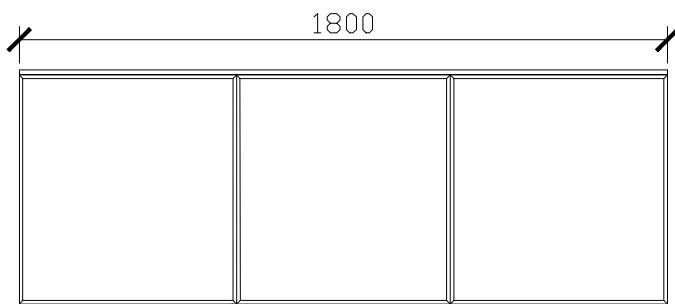

Adorn under counter wall hung vanity with door/s & grande handle

STANDARD SIZES

INTERNAL VIEW for all sizes

SIDE VIEW for all sizes

Adorn under counter wall hung vanity with door/s & grande handle

STANDARD SIZES

1500mm

1800mm

Adorn under counter wall hung vanity with door/s & grande handle

CUSTOM SIZES

501-600mm

601-800mm

INTERNAL VIEW for all sizes

SIDE VIEW for all sizes