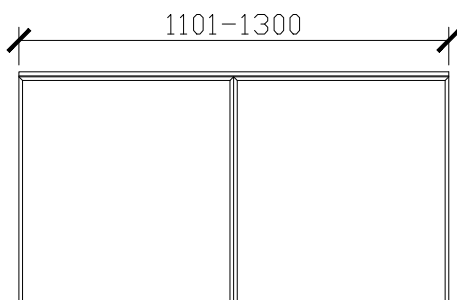

1500mm

1800mm

Adorn under counter wall hung vanity with door/s & grande handle

CUSTOM SIZES

501-600mm

601-800mm

INTERNAL VIEW for all sizes

SIDE VIEW for all sizes

801-1100mm

1101-1300mm

Adorn under counter wall hung vanity with door/s & grande handle

CUSTOM SIZES

1301-1600mm

1601-1800mm

1801-2000mm

Adorn under counter wall hung vanity with door/s & grande handle