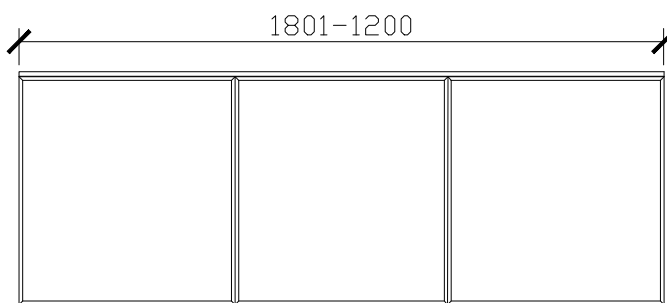

1500mm

1800mm

Adorn under counter wall hung vanity with door/s & grande handle

CUSTOM SIZES

501-600mm

601-800mm

INTERNAL VIEW for all sizes

SIDE VIEW for all sizes

801-1100mm

1101-1300mm

Adorn under counter wall hung vanity with door/s & grande handle

CUSTOM SIZES

1301-1600mm

1601-1800mm

1801-2000mm

Adorn under counter wall hung vanity with door/s & grande handle