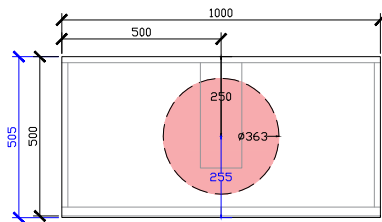

1500mm

1800mm

Adorn under counter wall hung vanity with door/s & grande handle

CUSTOM SIZES

501-600mm

601-800mm

INTERNAL VIEW for all sizes

SIDE VIEW for all sizes

801-1100mm

1101-1300mm

Adorn under counter wall hung vanity with door/s & grande handle

CUSTOM SIZES

1301-1600mm

1601-1800mm

1801-2000mm

Adorn under counter wall hung vanity with door/s & grande handle

**KADO LUX UNDER COUNTER 415DIA
363DIA CORIAN CUTOUT**

500W: CENTRE ONLY

*CORIAN TOP EXTENDS
5MM ON FRONT FOR
BULLNOSE EDGE DETAIL

600W: CENTRE ONLY

1000W: CENTRE | OFFSET LEFT & RIGHT

1200W: CENTRE | OFFSET LEFT & RIGHT