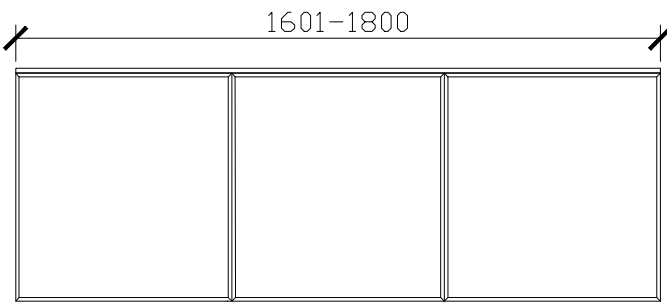

1500mm

1800mm

Adorn under counter wall hung vanity with door/s & grande handle

CUSTOM SIZES

501-600mm

601-800mm

INTERNAL VIEW for all sizes

SIDE VIEW for all sizes

801-1100mm

1101-1300mm

Adorn under counter wall hung vanity with door/s & grande handle

CUSTOM SIZES

1301-1600mm

1601-1800mm

1801-2000mm

Adorn under counter wall hung vanity with door/s & grande handle