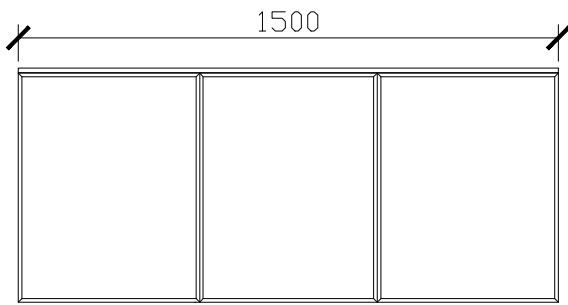

Adorn under counter wall hung vanity with door/s & grande handle

STANDARD SIZES

INTERNAL VIEW for all sizes

SIDE VIEW for all sizes

Adorn under counter wall hung vanity with door/s & grande handle

STANDARD SIZES

1500mm

1800mm

Adorn under counter wall hung vanity with door/s & grande handle

CUSTOM SIZES

501-600mm

601-800mm

INTERNAL VIEW for all sizes

SIDE VIEW for all sizes

801-1100mm

1101-1300mm

Adorn under counter wall hung vanity with door/s & grande handle

CUSTOM SIZES

1301-1600mm

1601-1800mm

1801-2000mm

Adorn under counter wall hung vanity with door/s & grande handle