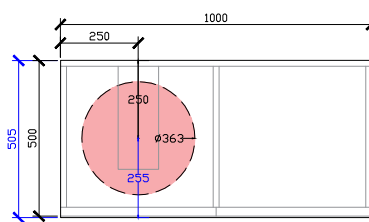

1500mm

1800mm

Adorn under counter wall hung vanity with door/s & grande handle

CUSTOM SIZES

501-600mm

601-800mm

INTERNAL VIEW for all sizes

SIDE VIEW for all sizes

801-1100mm

1101-1300mm

Adorn under counter wall hung vanity with door/s & grande handle

CUSTOM SIZES

1301-1600mm

1601-1800mm

1801-2000mm

Adorn under counter wall hung vanity with door/s & grande handle

**KADO LUX UNDER COUNTER 415DIA
363DIA CORIAN CUTOUT**

500W: CENTRE ONLY

*CORIAN TOP EXTENDS
5MM ON FRONT FOR
BULLNOSE EDGE DETAIL

600W: CENTRE ONLY

1000W: CENTRE | OFFSET LEFT & RIGHT

1200W: CENTRE | OFFSET LEFT & RIGHT