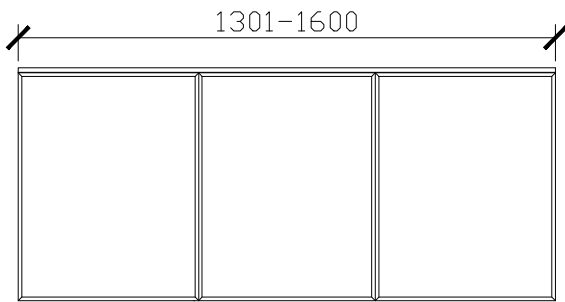

1500mm

1800mm

Adorn under counter wall hung vanity with door/s & grande handle

CUSTOM SIZES

501-600mm

601-800mm

INTERNAL VIEW for all sizes

SIDE VIEW for all sizes

801-1100mm

1101-1300mm

Adorn under counter wall hung vanity with door/s & grande handle

CUSTOM SIZES

1301-1600mm

1601-1800mm

1801-2000mm

Adorn under counter wall hung vanity with door/s & grande handle