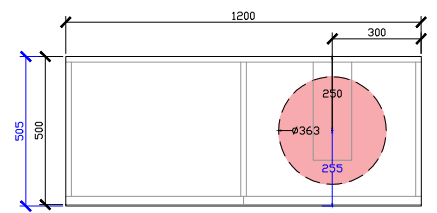

1500mm

1800mm

Adorn under counter wall hung vanity with door/s & grande handle

CUSTOM SIZES

501-600mm

601-800mm

INTERNAL VIEW for all sizes

SIDE VIEW for all sizes

801-1100mm

1101-1300mm

Adorn under counter wall hung vanity with door/s & grande handle

CUSTOM SIZES

1301-1600mm

1601-1800mm

1801-2000mm

Adorn under counter wall hung vanity with door/s & grande handle

**KADO LUX UNDER COUNTER 415DIA
363DIA CORIAN CUTOUT**

500W: CENTRE ONLY

*CORIAN TOP EXTENDS
5MM ON FRONT FOR
BULLNOSE EDGE DETAIL

600W: CENTRE ONLY

1000W: CENTRE | OFFSET LEFT & RIGHT

1200W: CENTRE | OFFSET LEFT & RIGHT