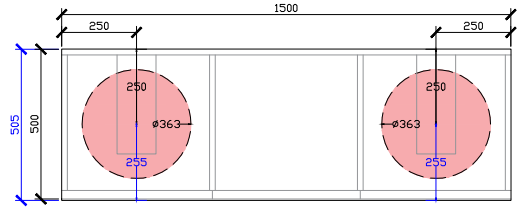

Adorn under counter wall hung vanity with door/s & grande handle

**KADO LUX UNDER COUNTER 415DIA
363DIA CORIAN CUTOUT**

1500W: CENTRE & DOUBLE BASIN | OFFSET LEFT & RIGHT