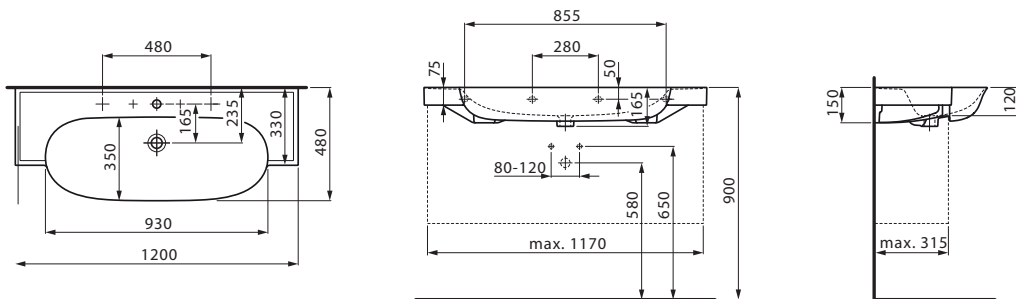

LAUFEN The New Classic Wall/Vanity Basin Only 2 Taphole with Overflow 1200x480 White

9510142

SPECIFICATIONS

Recommended Use	Domestic;Hotel;Commercial
Material	SaphirKeramik
Basin Colour	White
Bowl Capacity (L)	11.5
Weight (kg)	24.5
Taphole Configuration	Two
Overflow Included	Yes
Plug & Waste Included	No

WARRANTY

Warranty - Domestic Use (Years)	15
Spare Parts & Labour (Years)	1

Please refer to Warranty Page for full Terms and Conditions

Dimensions are nominal measurements only.

CLEANING RECOMMENDATIONS:

We recommend the use of soapy water or approved cleaners. This product should not be cleaned with abrasive materials. Damage caused by any improper treatment is not covered by the product warranty. Refer to Warranty Conditions

Disclaimer: Products in this specification manual must by regulation be installed by licensed and registered trade people. The manufacturer/distributor reserves the right to vary specifications or delete models from their range without prior notification. Dimensions are nominal measurements only. Dimensions and set-outs listed are correct at time of publication however the manufacturer/distributor takes no responsibility for printing errors.

Published 01/04/2025

To see the complete LAUFEN range go to
www.reece.com.au