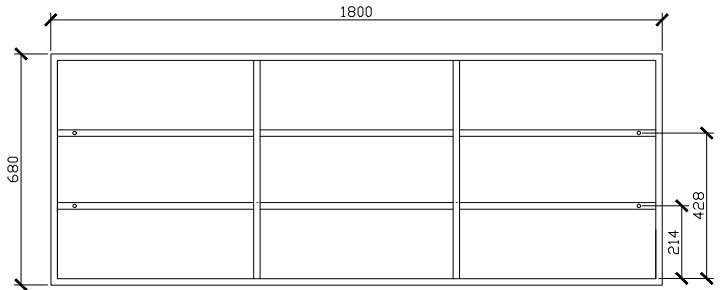

Published 12/07/2023

ISSY

Cloud Shaving Cabinet

STANDARD SIZES

600W X 146D X 930H

SIDE VIEW for all sizes

1000W X 146D X 930H

1200W X 146D X 930H

ISSY

Cloud Shaving Cabinet

STANDARD SIZES

1500W X 146D X 930H

1800W X 146D X 930H

ISSY

Cloud Shaving Cabinet

CUSTOM SIZES

601-1000W X 146D X 800-1200H

SIDE VIEW for all sizes

1001-1200W X 146D X 800-1200H

1201-1300W X 146D X 800-1200H

ISSY

Cloud Shaving Cabinet

CUSTOM SIZES

1301-1500W X 146D X 800-1200H