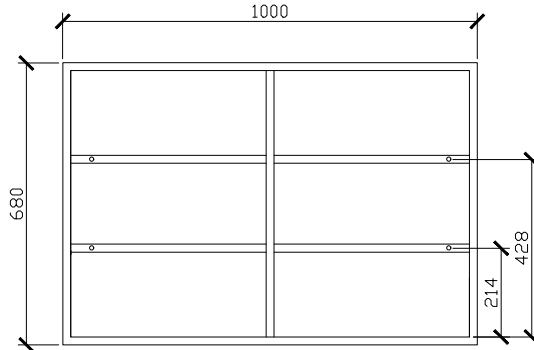

CUSTOM SIZES	CL-DBLSHV-601-1000	CL-DBLSHV-1001-1200	CL-DBLSHV-1201-1300	CL-TRISHV-1301-1500	CL-TRISHV-1501-1800
Width (mm)	601-1000	1001-1200	1201-1300	1301-1500	1501-1800
Depth (mm)	146	146	146	146	146
Height (mm)	800-1200	800-1200	800-1200	800-1200	800-1200
Adjustable shelves	4	4	4	6	6

Published 12/07/2023

ISSY

Cloud Shaving Cabinet

STANDARD SIZES

600W X 146D X 930H

SIDE VIEW for all sizes

1000W X 146D X 930H

1200W X 146D X 930H

ISSY

Cloud Shaving Cabinet

STANDARD SIZES

1500W X 146D X 930H

1800W X 146D X 930H

ISSY

Cloud Shaving Cabinet

CUSTOM SIZES

601-1000W X 146D X 800-1200H

SIDE VIEW for all sizes

1001-1200W X 146D X 800-1200H

1201-1300W X 146D X 800-1200H

ISSY

Cloud Shaving Cabinet

CUSTOM SIZES

1301-1500W X 146D X 800-1200H