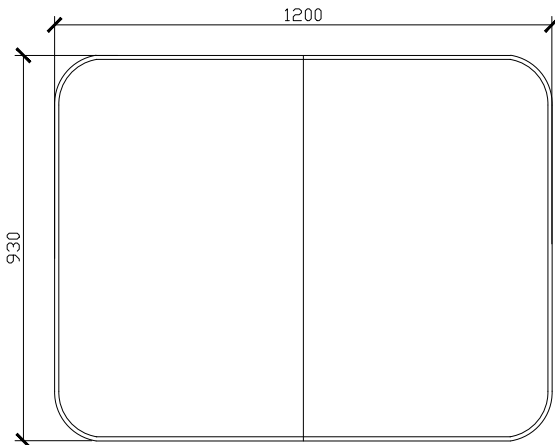

CUSTOM SIZES	CL-DBLSHV-601-1000	CL-DBLSHV-1001-1200	CL-DBLSHV-1201-1300	CL-TRISHV-1301-1500	CL-TRISHV-1501-1800
Width (mm)	601-1000	1001-1200	1201-1300	1301-1500	1501-1800
Depth (mm)	146	146	146	146	146
Height (mm)	800-1200	800-1200	800-1200	800-1200	800-1200
Adjustable shelves	4	4	4	6	6

Published 12/07/2023

ISSY

Cloud Shaving Cabinet

STANDARD SIZES

600W X 146D X 930H

SIDE VIEW for all sizes

1000W X 146D X 930H

1200W X 146D X 930H

ISSY

Cloud Shaving Cabinet

STANDARD SIZES

1500W X 146D X 930H

1800W X 146D X 930H

ISSY

Cloud Shaving Cabinet

CUSTOM SIZES

601-1000W X 146D X 800-1200H

SIDE VIEW for all sizes

1001-1200W X 146D X 800-1200H

1201-1300W X 146D X 800-1200H

ISSY

Cloud Shaving Cabinet

CUSTOM SIZES

1301-1500W X 146D X 800-1200H