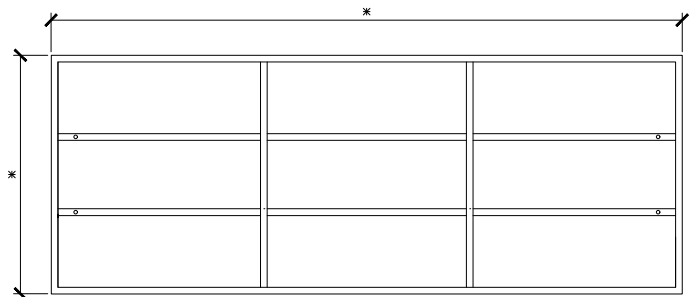

1501-1800W X 146D X 800-1200H