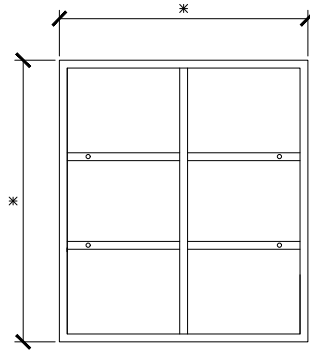

Published 12/07/2023

ISSY

Cloud Shaving Cabinet

STANDARD SIZES

600W X 146D X 930H

SIDE VIEW for all sizes

1000W X 146D X 930H

1200W X 146D X 930H

ISSY

Cloud Shaving Cabinet

STANDARD SIZES

1500W X 146D X 930H

1800W X 146D X 930H

ISSY

Cloud Shaving Cabinet

CUSTOM SIZES

601-1000W X 146D X 800-1200H

SIDE VIEW for all sizes

1001-1200W X 146D X 800-1200H

1201-1300W X 146D X 800-1200H

ISSY

Cloud Shaving Cabinet

CUSTOM SIZES

1301-1500W X 146D X 800-1200H