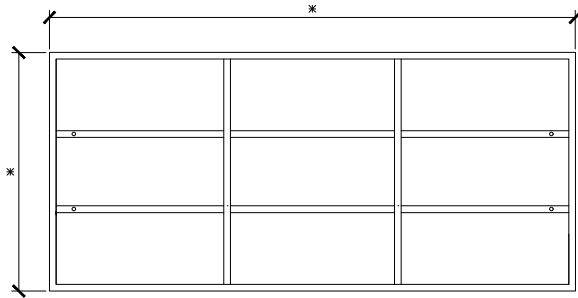

Published 12/07/2023

ISSY

Cloud Shaving Cabinet

STANDARD SIZES

600W X 146D X 930H

SIDE VIEW for all sizes

1000W X 146D X 930H

1200W X 146D X 930H

ISSY

Cloud Shaving Cabinet

STANDARD SIZES

1500W X 146D X 930H

1800W X 146D X 930H

ISSY

Cloud Shaving Cabinet

CUSTOM SIZES

601-1000W X 146D X 800-1200H

SIDE VIEW for all sizes

1001-1200W X 146D X 800-1200H

1201-1300W X 146D X 800-1200H

ISSY

Cloud Shaving Cabinet

CUSTOM SIZES

1301-1500W X 146D X 800-1200H