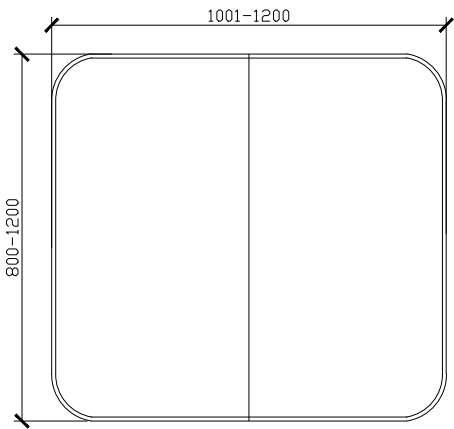

CUSTOM SIZES	CL-DBLSHV-601-1000	CL-DBLSHV-1001-1200	CL-DBLSHV-1201-1300	CL-TRISHV-1301-1500	CL-TRISHV-1501-1800
Width (mm)	601-1000	1001-1200	1201-1300	1301-1500	1501-1800
Depth (mm)	146	146	146	146	146
Height (mm)	800-1200	800-1200	800-1200	800-1200	800-1200
Adjustable shelves	4	4	4	6	6

Published 12/07/2023

ISSY

Cloud Shaving Cabinet

STANDARD SIZES

600W X 146D X 930H

SIDE VIEW for all sizes

1000W X 146D X 930H

1200W X 146D X 930H

ISSY

Cloud Shaving Cabinet

STANDARD SIZES

1500W X 146D X 930H

1800W X 146D X 930H

ISSY

Cloud Shaving Cabinet

CUSTOM SIZES

601-1000W X 146D X 800-1200H

SIDE VIEW for all sizes

1001-1200W X 146D X 800-1200H

1201-1300W X 146D X 800-1200H

ISSY

Cloud Shaving Cabinet

CUSTOM SIZES

1301-1500W X 146D X 800-1200H