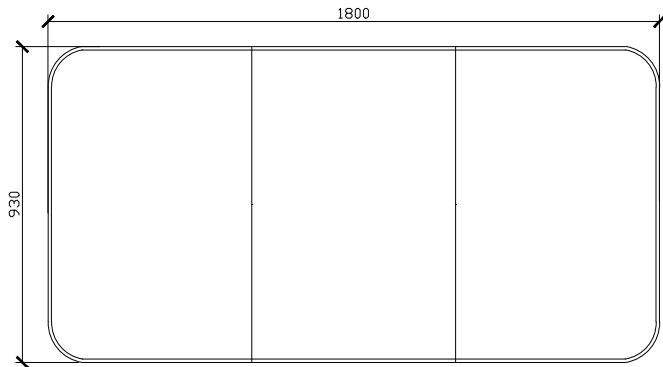

Published 12/07/2023

ISSY

Cloud Shaving Cabinet

STANDARD SIZES

600W X 146D X 930H

SIDE VIEW for all sizes

1000W X 146D X 930H

1200W X 146D X 930H

ISSY

Cloud Shaving Cabinet

STANDARD SIZES

1500W X 146D X 930H

1800W X 146D X 930H

ISSY

Cloud Shaving Cabinet

CUSTOM SIZES

601-1000W X 146D X 800-1200H

SIDE VIEW for all sizes

1001-1200W X 146D X 800-1200H

1201-1300W X 146D X 800-1200H

ISSY

Cloud Shaving Cabinet

CUSTOM SIZES

1301-1500W X 146D X 800-1200H