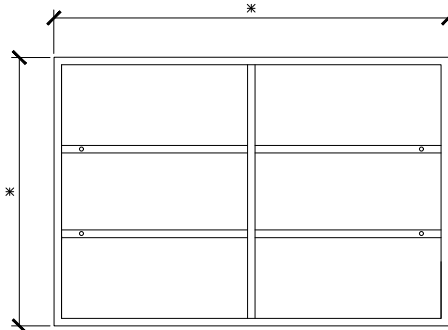

Published 12/07/2023

ISSY

Cloud Shaving Cabinet

STANDARD SIZES

600W X 146D X 930H

SIDE VIEW for all sizes

1000W X 146D X 930H

1200W X 146D X 930H

ISSY

Cloud Shaving Cabinet

STANDARD SIZES

1500W X 146D X 930H

1800W X 146D X 930H

ISSY

Cloud Shaving Cabinet

CUSTOM SIZES

601-1000W X 146D X 800-1200H

SIDE VIEW for all sizes

1001-1200W X 146D X 800-1200H

1201-1300W X 146D X 800-1200H

ISSY

Cloud Shaving Cabinet

CUSTOM SIZES

1301-1500W X 146D X 800-1200H