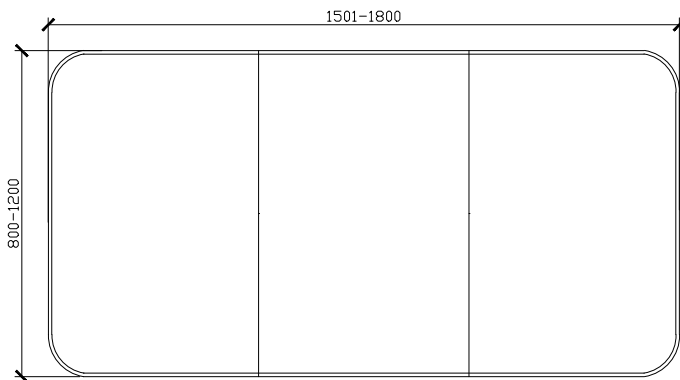

Published 12/07/2023

ISSY

Cloud Shaving Cabinet

STANDARD SIZES

600W X 146D X 930H

SIDE VIEW for all sizes

1000W X 146D X 930H

1200W X 146D X 930H

ISSY

Cloud Shaving Cabinet

STANDARD SIZES

1500W X 146D X 930H

1800W X 146D X 930H

ISSY

Cloud Shaving Cabinet

CUSTOM SIZES

601-1000W X 146D X 800-1200H

SIDE VIEW for all sizes

1001-1200W X 146D X 800-1200H

1201-1300W X 146D X 800-1200H

ISSY

Cloud Shaving Cabinet

CUSTOM SIZES

1301-1500W X 146D X 800-1200H

1501-1800W X 146D X 800-1200H

*PLEASE NOTE: THE BACKING CABINET SIZE VARIES DEPENDING ON THE FINISHED CUSTOM MIRROR SIZE. FOR ACCURATE DIMENSIONS, PLEASE DOUBLE CHECK WITH ZUSTER