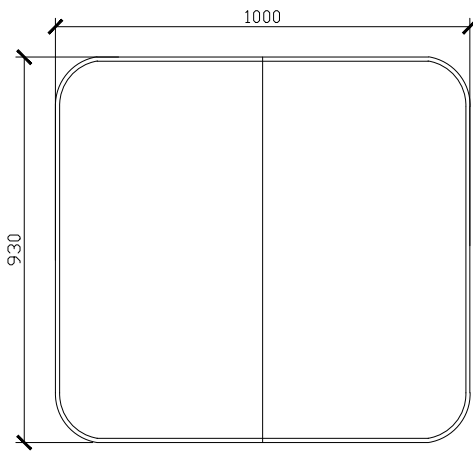

CUSTOM SIZES	CL-DBLSHV-601-1000	CL-DBLSHV-1001-1200	CL-DBLSHV-1201-1300	CL-TRISHV-1301-1500	CL-TRISHV-1501-1800
Width (mm)	601-1000	1001-1200	1201-1300	1301-1500	1501-1800
Depth (mm)	146	146	146	146	146
Height (mm)	800-1200	800-1200	800-1200	800-1200	800-1200
Adjustable shelves	4	4	4	6	6

Published 12/07/2023

ISSY

Cloud Shaving Cabinet

STANDARD SIZES

600W X 146D X 930H

SIDE VIEW for all sizes

1000W X 146D X 930H

1200W X 146D X 930H

ISSY

Cloud Shaving Cabinet

STANDARD SIZES

1500W X 146D X 930H

1800W X 146D X 930H

ISSY

Cloud Shaving Cabinet

CUSTOM SIZES

601-1000W X 146D X 800-1200H

SIDE VIEW for all sizes

1001-1200W X 146D X 800-1200H

1201-1300W X 146D X 800-1200H

ISSY

Cloud Shaving Cabinet

CUSTOM SIZES

1301-1500W X 146D X 800-1200H