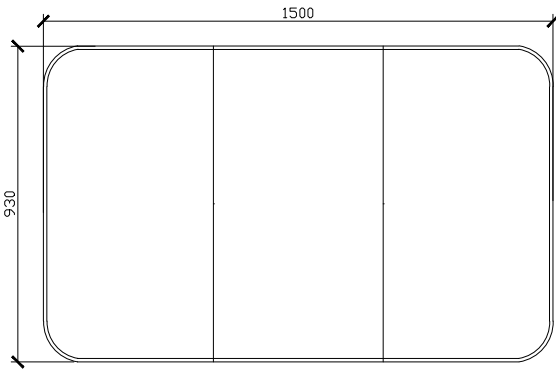

CUSTOM SIZES	CL-DBLSHV-601-1000	CL-DBLSHV-1001-1200	CL-DBLSHV-1201-1300	CL-TRISHV-1301-1500	CL-TRISHV-1501-1800
Width (mm)	601-1000	1001-1200	1201-1300	1301-1500	1501-1800
Depth (mm)	146	146	146	146	146
Height (mm)	800-1200	800-1200	800-1200	800-1200	800-1200
Adjustable shelves	4	4	4	6	6

Published 12/07/2023

ISSY

Cloud Shaving Cabinet

STANDARD SIZES

600W X 146D X 930H

SIDE VIEW for all sizes

1000W X 146D X 930H

1200W X 146D X 930H

ISSY

Cloud Shaving Cabinet

STANDARD SIZES

1500W X 146D X 930H

1800W X 146D X 930H

ISSY

Cloud Shaving Cabinet

CUSTOM SIZES

601-1000W X 146D X 800-1200H

SIDE VIEW for all sizes

1001-1200W X 146D X 800-1200H

1201-1300W X 146D X 800-1200H

ISSY

Cloud Shaving Cabinet

CUSTOM SIZES

1301-1500W X 146D X 800-1200H