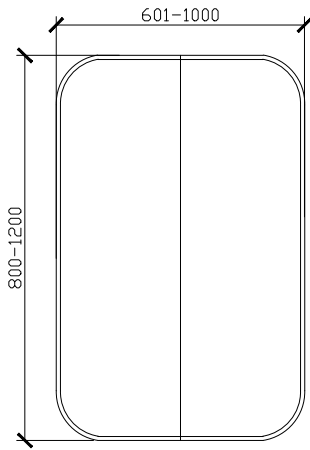

CUSTOM SIZES	CL-DBLSHV-601-1000	CL-DBLSHV-1001-1200	CL-DBLSHV-1201-1300	CL-TRISHV-1301-1500	CL-TRISHV-1501-1800
Width (mm)	601-1000	1001-1200	1201-1300	1301-1500	1501-1800
Depth (mm)	146	146	146	146	146
Height (mm)	800-1200	800-1200	800-1200	800-1200	800-1200
Adjustable shelves	4	4	4	6	6

Published 12/07/2023

ISSY

Cloud Shaving Cabinet

STANDARD SIZES

600W X 146D X 930H

SIDE VIEW for all sizes

1000W X 146D X 930H

1200W X 146D X 930H

ISSY

Cloud Shaving Cabinet

STANDARD SIZES

1500W X 146D X 930H

1800W X 146D X 930H

ISSY

Cloud Shaving Cabinet

CUSTOM SIZES

601-1000W X 146D X 800-1200H

SIDE VIEW for all sizes

1001-1200W X 146D X 800-1200H

1201-1300W X 146D X 800-1200H

ISSY

Cloud Shaving Cabinet

CUSTOM SIZES

1301-1500W X 146D X 800-1200H