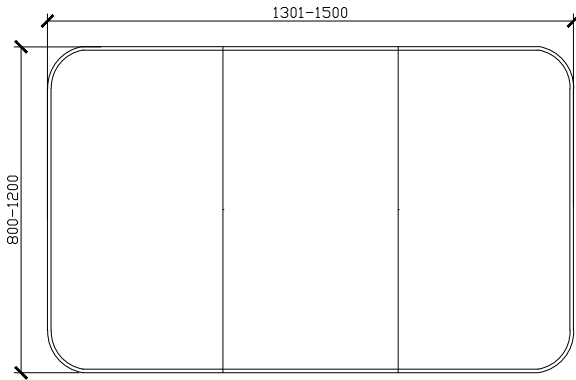

Published 12/07/2023

ISSY

Cloud Shaving Cabinet

STANDARD SIZES

600W X 146D X 930H

SIDE VIEW for all sizes

1000W X 146D X 930H

1200W X 146D X 930H

ISSY

Cloud Shaving Cabinet

STANDARD SIZES

1500W X 146D X 930H

1800W X 146D X 930H

ISSY

Cloud Shaving Cabinet

CUSTOM SIZES

601-1000W X 146D X 800-1200H

SIDE VIEW for all sizes

1001-1200W X 146D X 800-1200H

1201-1300W X 146D X 800-1200H

ISSY

Cloud Shaving Cabinet

CUSTOM SIZES

1301-1500W X 146D X 800-1200H

1501-1800W X 146D X 800-1200H

*PLEASE NOTE: THE BACKING CABINET SIZE VARIES DEPENDING ON THE FINISHED CUSTOM MIRROR SIZE. FOR ACCURATE DIMENSIONS, PLEASE DOUBLE CHECK WITH ZUSTER