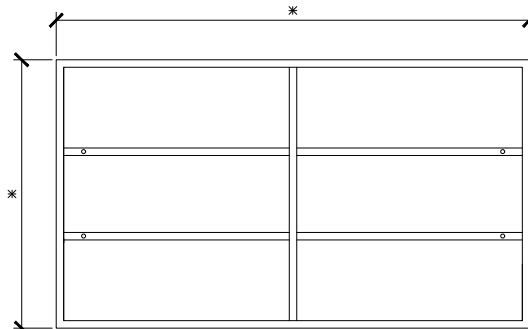

ISSY

Cloud Shaving Cabinet

STANDARD SIZES

1500W X 146D X 930H

1800W X 146D X 930H

ISSY

Cloud Shaving Cabinet

CUSTOM SIZES

601-1000W X 146D X 800-1200H

SIDE VIEW for all sizes

1001-1200W X 146D X 800-1200H

1201-1300W X 146D X 800-1200H

ISSY

Cloud Shaving Cabinet

CUSTOM SIZES

1301-1500W X 146D X 800-1200H