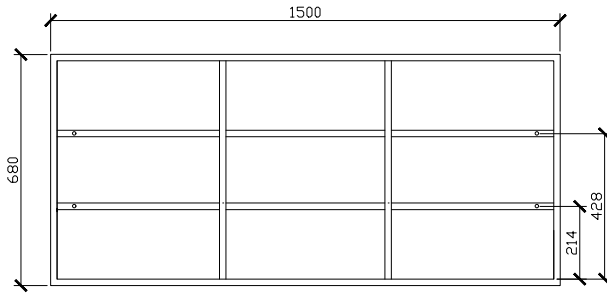

CUSTOM SIZES	CL-DBLSHV-601-1000	CL-DBLSHV-1001-1200	CL-DBLSHV-1201-1300	CL-TRISHV-1301-1500	CL-TRISHV-1501-1800
Width (mm)	601-1000	1001-1200	1201-1300	1301-1500	1501-1800
Depth (mm)	146	146	146	146	146
Height (mm)	800-1200	800-1200	800-1200	800-1200	800-1200
Adjustable shelves	4	4	4	6	6

Published 12/07/2023

ISSY

Cloud Shaving Cabinet

STANDARD SIZES

600W X 146D X 930H

SIDE VIEW for all sizes

1000W X 146D X 930H

1200W X 146D X 930H

ISSY

Cloud Shaving Cabinet

STANDARD SIZES

1500W X 146D X 930H

1800W X 146D X 930H

ISSY

Cloud Shaving Cabinet

CUSTOM SIZES

601-1000W X 146D X 800-1200H

SIDE VIEW for all sizes

1001-1200W X 146D X 800-1200H

1201-1300W X 146D X 800-1200H

ISSY

Cloud Shaving Cabinet

CUSTOM SIZES

1301-1500W X 146D X 800-1200H