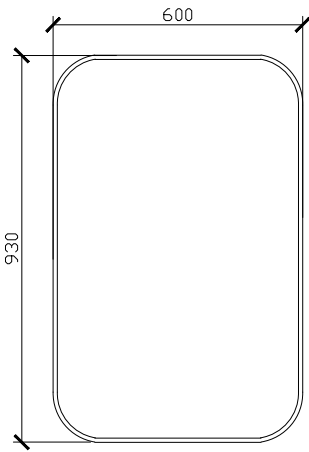

CUSTOM SIZES	CL-DBLSHV-601-1000	CL-DBLSHV-1001-1200	CL-DBLSHV-1201-1300	CL-TRISHV-1301-1500	CL-TRISHV-1501-1800
Width (mm)	601-1000	1001-1200	1201-1300	1301-1500	1501-1800
Depth (mm)	146	146	146	146	146
Height (mm)	800-1200	800-1200	800-1200	800-1200	800-1200
Adjustable shelves	4	4	4	6	6

Published 12/07/2023

ISSY

Cloud Shaving Cabinet

STANDARD SIZES

600W X 146D X 930H

SIDE VIEW for all sizes

1000W X 146D X 930H

1200W X 146D X 930H

ISSY

Cloud Shaving Cabinet

STANDARD SIZES

1500W X 146D X 930H

1800W X 146D X 930H

ISSY

Cloud Shaving Cabinet

CUSTOM SIZES

601-1000W X 146D X 800-1200H

SIDE VIEW for all sizes

1001-1200W X 146D X 800-1200H

1201-1300W X 146D X 800-1200H

ISSY

Cloud Shaving Cabinet

CUSTOM SIZES

1301-1500W X 146D X 800-1200H