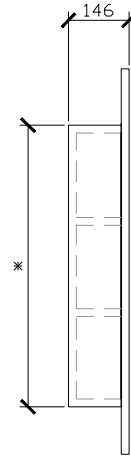

CUSTOM SIZES	CL-DBLSHV-601-1000	CL-DBLSHV-1001-1200	CL-DBLSHV-1201-1300	CL-TRISHV-1301-1500	CL-TRISHV-1501-1800
Width (mm)	601-1000	1001-1200	1201-1300	1301-1500	1501-1800
Depth (mm)	146	146	146	146	146
Height (mm)	800-1200	800-1200	800-1200	800-1200	800-1200
Adjustable shelves	4	4	4	6	6

Published 12/07/2023

ISSY

Cloud Shaving Cabinet

STANDARD SIZES

600W X 146D X 930H

SIDE VIEW for all sizes

1000W X 146D X 930H

1200W X 146D X 930H

ISSY

Cloud Shaving Cabinet

STANDARD SIZES

1500W X 146D X 930H

1800W X 146D X 930H

ISSY

Cloud Shaving Cabinet

CUSTOM SIZES

601-1000W X 146D X 800-1200H

SIDE VIEW for all sizes

1001-1200W X 146D X 800-1200H

1201-1300W X 146D X 800-1200H

ISSY

Cloud Shaving Cabinet

CUSTOM SIZES

1301-1500W X 146D X 800-1200H