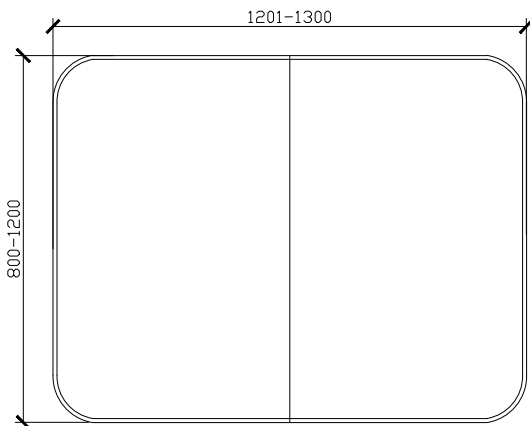

Published 12/07/2023

ISSY

Cloud Shaving Cabinet

STANDARD SIZES

600W X 146D X 930H

SIDE VIEW for all sizes

1000W X 146D X 930H

1200W X 146D X 930H

ISSY

Cloud Shaving Cabinet

STANDARD SIZES

1500W X 146D X 930H

1800W X 146D X 930H

ISSY

Cloud Shaving Cabinet

CUSTOM SIZES

601-1000W X 146D X 800-1200H

SIDE VIEW for all sizes

1001-1200W X 146D X 800-1200H

1201-1300W X 146D X 800-1200H

ISSY

Cloud Shaving Cabinet

CUSTOM SIZES

1301-1500W X 146D X 800-1200H

1501-1800W X 146D X 800-1200H

*PLEASE NOTE: THE BACKING CABINET SIZE VARIES DEPENDING ON THE FINISHED CUSTOM MIRROR SIZE. FOR ACCURATE DIMENSIONS, PLEASE DOUBLE CHECK WITH ZUSTER