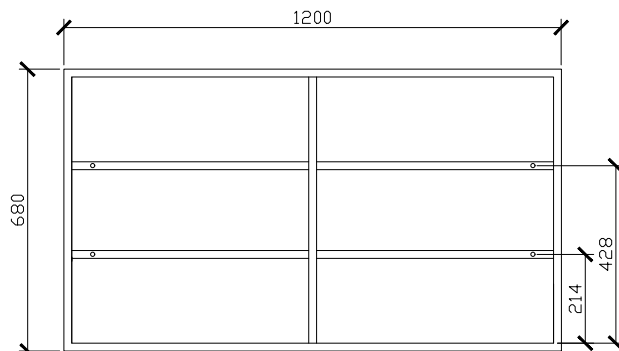

CUSTOM SIZES	CL-DBLSHV-601-1000	CL-DBLSHV-1001-1200	CL-DBLSHV-1201-1300	CL-TRISHV-1301-1500	CL-TRISHV-1501-1800
Width (mm)	601-1000	1001-1200	1201-1300	1301-1500	1501-1800
Depth (mm)	146	146	146	146	146
Height (mm)	800-1200	800-1200	800-1200	800-1200	800-1200
Adjustable shelves	4	4	4	6	6

Published 12/07/2023

ISSY

Cloud Shaving Cabinet

STANDARD SIZES

600W X 146D X 930H

SIDE VIEW for all sizes

1000W X 146D X 930H

1200W X 146D X 930H

ISSY

Cloud Shaving Cabinet

STANDARD SIZES

1500W X 146D X 930H

1800W X 146D X 930H

ISSY

Cloud Shaving Cabinet

CUSTOM SIZES

601-1000W X 146D X 800-1200H

SIDE VIEW for all sizes

1001-1200W X 146D X 800-1200H

1201-1300W X 146D X 800-1200H

ISSY

Cloud Shaving Cabinet

CUSTOM SIZES

1301-1500W X 146D X 800-1200H