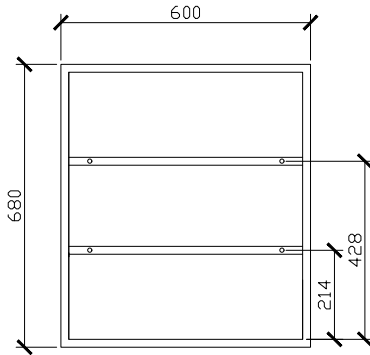

CUSTOM SIZES	CL-DBLSHV-601-1000	CL-DBLSHV-1001-1200	CL-DBLSHV-1201-1300	CL-TRISHV-1301-1500	CL-TRISHV-1501-1800
Width (mm)	601-1000	1001-1200	1201-1300	1301-1500	1501-1800
Depth (mm)	146	146	146	146	146
Height (mm)	800-1200	800-1200	800-1200	800-1200	800-1200
Adjustable shelves	4	4	4	6	6

Published 12/07/2023

ISSY

Cloud Shaving Cabinet

STANDARD SIZES

600W X 146D X 930H

SIDE VIEW for all sizes

1000W X 146D X 930H

1200W X 146D X 930H

ISSY

Cloud Shaving Cabinet

STANDARD SIZES

1500W X 146D X 930H

1800W X 146D X 930H

ISSY

Cloud Shaving Cabinet

CUSTOM SIZES

601-1000W X 146D X 800-1200H

SIDE VIEW for all sizes

1001-1200W X 146D X 800-1200H

1201-1300W X 146D X 800-1200H

ISSY

Cloud Shaving Cabinet

CUSTOM SIZES

1301-1500W X 146D X 800-1200H