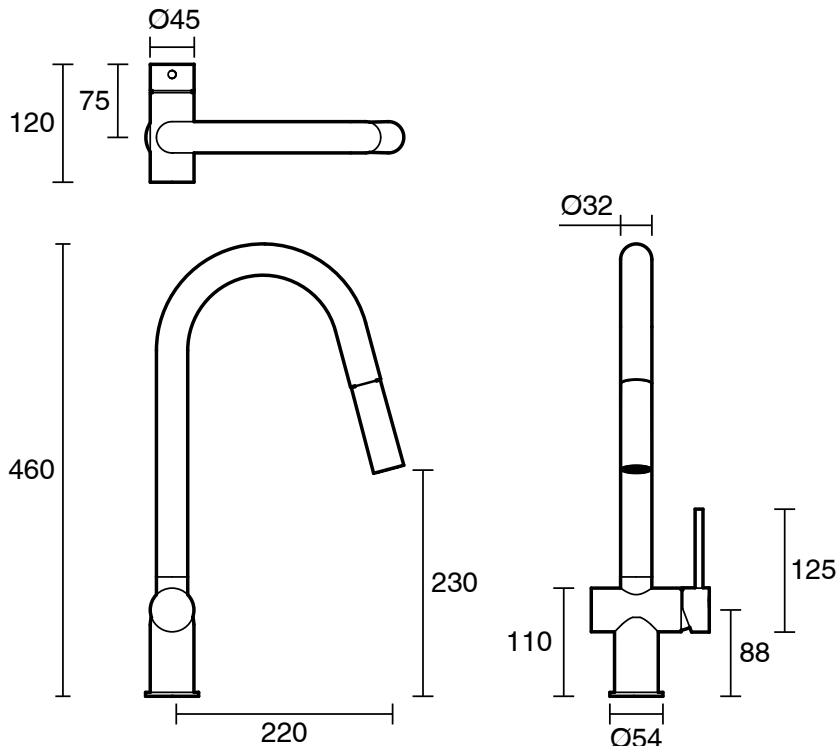

S U S S E X

Sussex Scala Pullout Sink Mixer Tap LUX PVD Brushed Pure Gold (4 Star)

2267149

| SPECIFICATIONS   |   |
|--|---|
| Recommended Use  | Domestic;Hotel;Commercial                 |
| Colour Finish  | Brushed Pure Gold                         |
| Primary Material   | Brass                                     |
| Recommended Pressure Range   | 150 - 500 kPa as per AS3500               |
| Max Continuous Working Temperature (deg C)                         | 65  |
| Min Continuous Working Temperature (deg C)                         | 5   |
| Hot Water Unit Suitability   | Gravity Feed;Storage Tank;Continuous Flow |
| WARRANTY   |   |
| Warranty - Domestic Use (Years)                                    | 15  |
| Spare Parts & Labour (Years)                                       | 15  |
| <i>Please refer to Warranty Page for full Terms and Conditions</i> |   |

**Disclaimer:** Products in this specification manual must by regulation be installed by licensed and registered trade people. The manufacturer/distributor reserves the right to vary specifications or delete models from their range without prior notification. Dimensions are nominal measurements only. Dimensions and set-outs listed are correct at time of publication however the manufacturer/distributor takes no responsibility for printing errors.