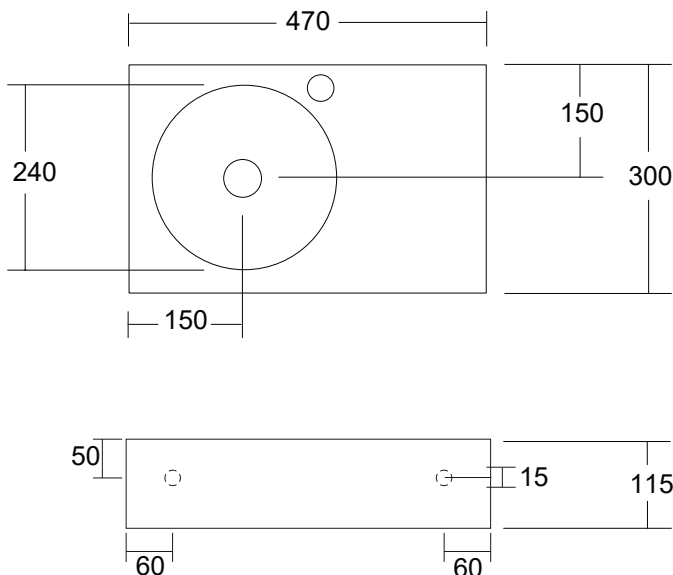

Neo Mini Wall Hung Basin

SPECIFICATIONS	
Recommended Use	Domestic, Hotel & Commercial
Material	Solid Surface
Finish	Matt
Colour	White
Basin Type	Wall Hung
Basin Configuration	Left or Right Hand Bowl
Capacity	1.5 Litres
Weight	7 kg
Fixing	Bolted/screwed to wall by licensed trades person. Supplied with fixing bolts. Installer to determine appropriate wall fixing.
Tap Hole Availability	0 or 1 tap hole (tapware not included) Left hand bowl, right hand tap hole Right hand bowl, left hand tap hole
Overflow	Yes
Plug & Waste	Supplied with 32-40mm Chrome Pop-up Waste
Options	White Solid Surface Waste Cap Softskin colours available
WARRANTY	
Warranty - Domestic Use	15 Years
Please refer to warranty page for full terms and conditions	

Dimensions are nominal measurements only.

Disclaimer: Products in this specification manual must by regulation be installed by licensed and registered trade people. The manufacturer/distributor reserves the right to vary specifications or delete models from their range without prior notification. Dimensions are nominal measurements only. Dimensions and set-outs listed are correct at time of publication however the manufacturer/distributor takes no responsibility for printing errors.