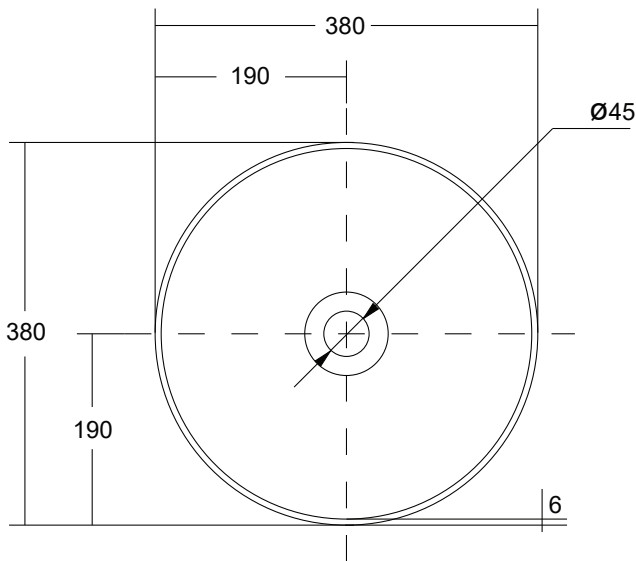

## Villa 380 Thin Edge Counter Top Basin Solid Surface

### SPECIFICATIONS

Recommended Use	Domestic, Hotel & Commercial
Material	Solid Surface
Colour	White Haven or Cove Grey
Capacity	8.1 litres
Weight	5.2 kg
Overflow	No
Plug & Waste	32-40mm Pop-up Waste with Matching Solid Surface Waste Cap
Taphole	No
Fixing	Silicone to Benchtop

### WARRANTY

Domestic Use	15 Years
Spare Parts & Labour	12 Months
Please refer to Warranty Page for full Terms and Conditions	

Dimensions are shown in millimetres.  
Due to the handcrafted nature of Omvivo products measurements are subject to a +/- 5mm manufacturing tolerance.