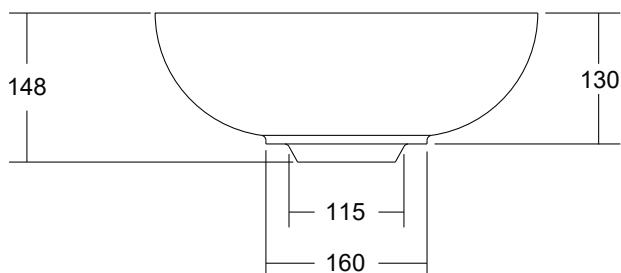

Villa 380 Thin Edge Counter Top Basin Solid Surface

SPECIFICATIONS

Recommended Use	Domestic, Hotel & Commercial
Material	Solid Surface
Colour	White Haven or Cove Grey
Capacity	8.1 litres
Weight	5.2 kg
Overflow	No
Plug & Waste	32-40mm Pop-up Waste with Matching Solid Surface Waste Cap
Taphole	No
Fixing	Silicone to Benchtop

WARRANTY

Domestic Use	15 Years
Spare Parts & Labour	12 Months
Please refer to Warranty Page for full Terms and Conditions	

Dimensions are shown in millimetres.
Due to the handcrafted nature of Omvivo products measurements are subject to a +/- 5mm manufacturing tolerance.

Disclaimer: Products in this specification manual must be installed by licensed and registered trade people. The manufacturer/distributor reserves the right to vary specifications or delete models from their range without prior notification. Dimensions are nominal measurements only. Dimensions and set-outs listed are correct at time of publication however the manufacturer/distributor takes no responsibility for printing errors.

Published 24/11/2022