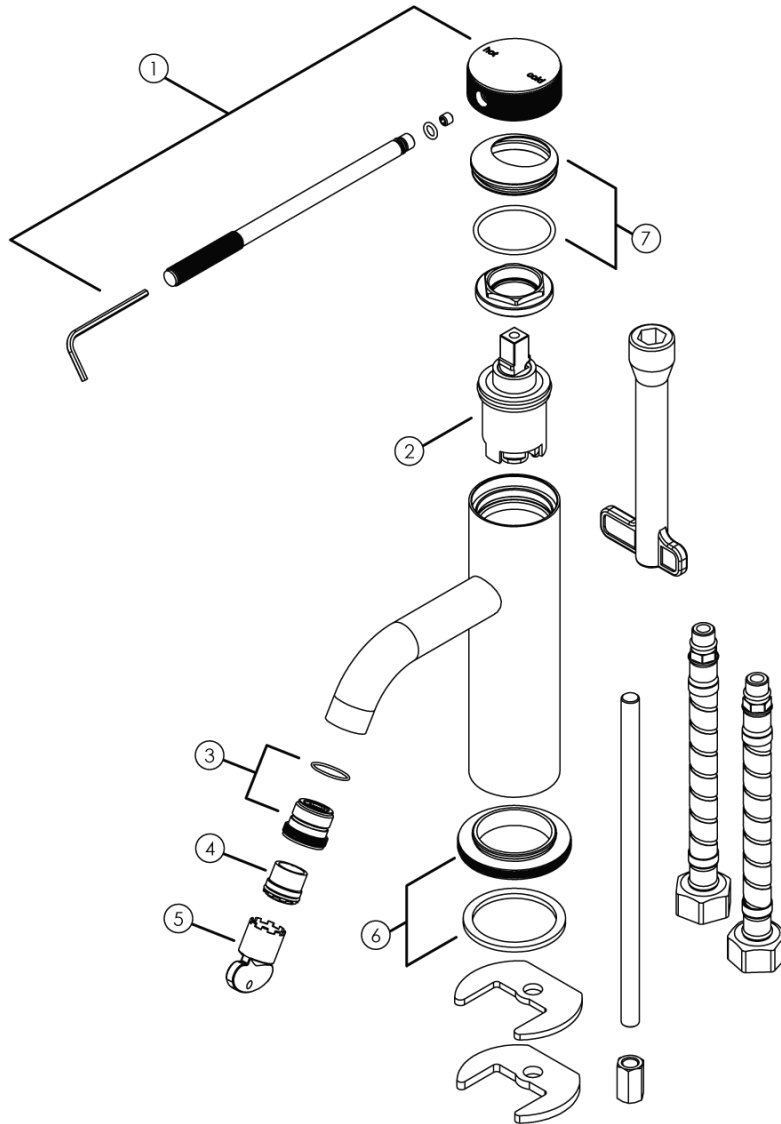

Milli Etch Basin Mixer Tap with Extended Lever Brushed Bronze (6 Star)

21357

No.	Description	Code
1	Milli Etch Basin Mixer Ext'd Lever Handle Assy	29777
2	KO25H - 22 degree - Noise Reduced Cartridge	40385 NR
3	Milli Etch Basin/Bath Wall Retainer 19mm Assy	29886
4	Neoperl Cache TT 1Gpm	44.3258.010
5	Neoperl Cache TT Aerator Key	09.9150.0
6	Milli Etch Basin Mixer Dress Plate Assy	30037
7	Mill Etch Wall/Shower Mixer Dome Assy	29977