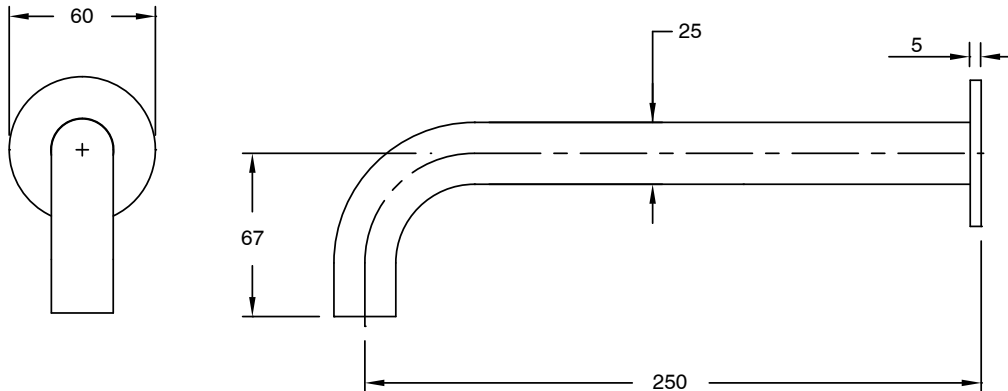

Milli Pure Wall Bath Outlet 250mm PVD Brushed Bronze

9511095

SPECIFICATIONS	
Recommended Use	Domestic;Hotel;Commercial
Colour Finish	Brushed Bronze
Primary Material	DR Brass
Recommended Pressure Range	150 - 500 kPa as per AS3500
Max Continuous Working Temperature (deg C)	65
Min Continuous Working Temperature (deg C)	5
Hot Water Unit Suitability	Storage Tank;Continuous Flow
WARRANTY	
Warranty - Domestic Use (Years)	15
Spare Parts & Labour (Years)	1
<i>Please refer to Warranty Page for full Terms and Conditions</i>	