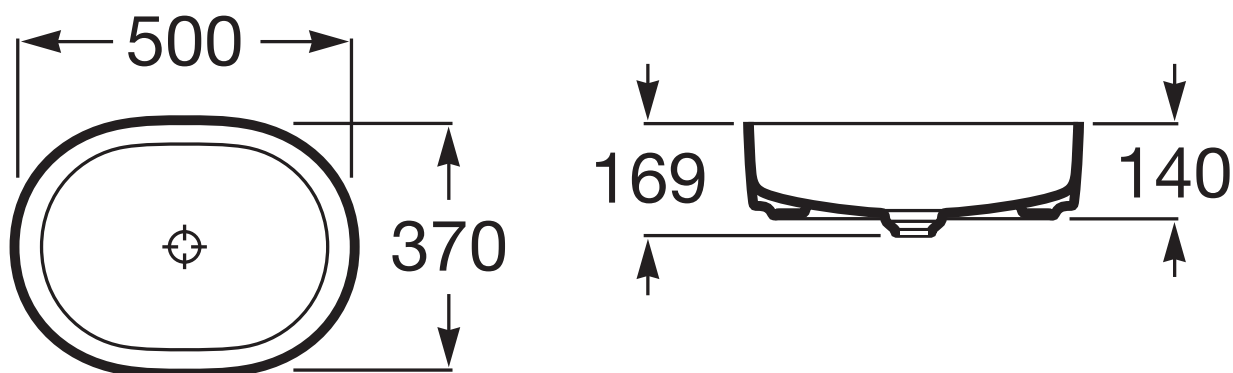

Roca Inspira Round Oval Above Counter Basin 500mm x 370mm

INSTALLATION INSTRUCTIONS

Plumbers, please ensure a copy of the installation instructions is left with the end user for future reference.

Roca Inspira Round Oval Above Counter Basin 500mm x 370mm

INSTALLATION INSTRUCTIONS

Recommended tap placement only.
Specific dimensions apply for Tap selected.