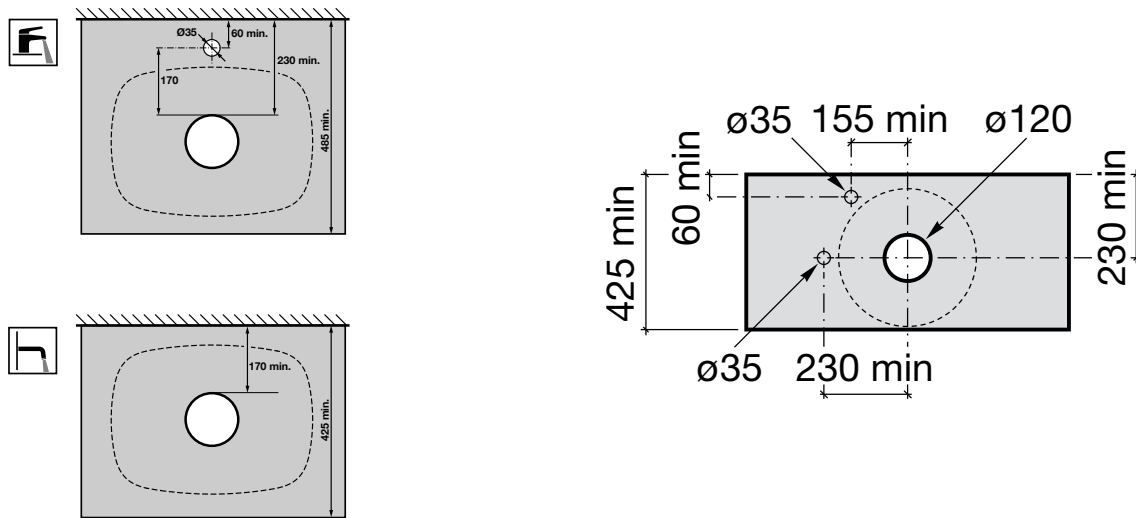

Roca Inspira Round Oval Above Counter Basin 500mm x 370mm

INSTALLATION INSTRUCTIONS

Plumbers, please ensure a copy of the installation instructions is left with the end user for future reference.

Roca Inspira Round Oval Above Counter Basin 500mm x 370mm

INSTALLATION INSTRUCTIONS

Recommended tap placement only.
Specific dimensions apply for Tap selected.