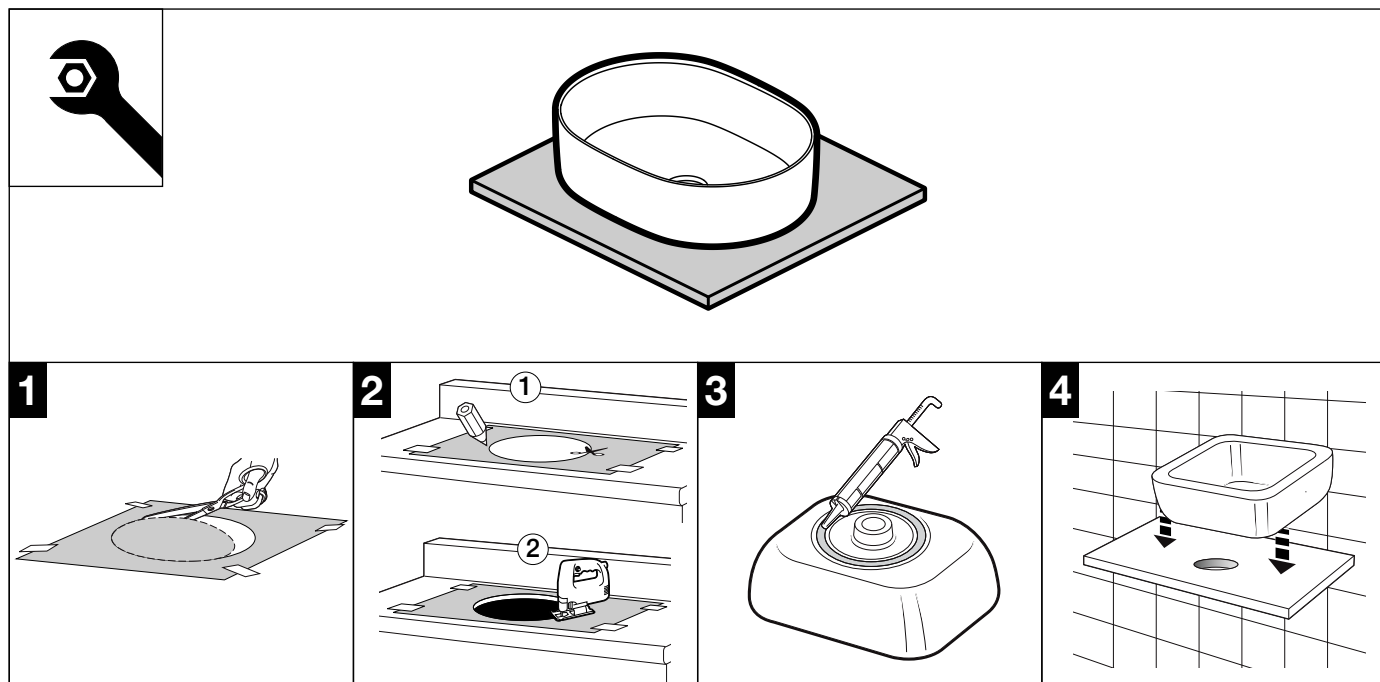

Roca Inspira Round Oval Above Counter Basin 500mm x 370mm

INSTALLATION INSTRUCTIONS

Plumbers, please ensure a copy of the installation instructions is left with the end user for future reference.

Roca Inspira Round Oval Above Counter Basin 500mm x 370mm

INSTALLATION INSTRUCTIONS

Recommended tap placement only.
Specific dimensions apply for Tap selected.