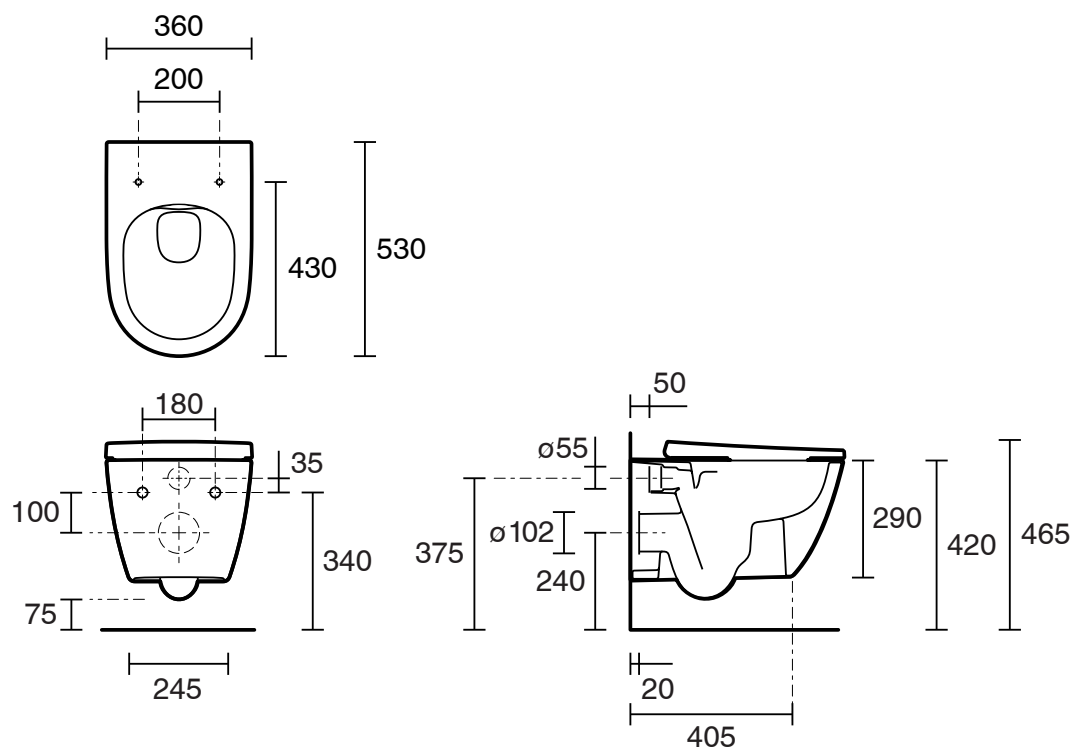

Roca Ona Wall Hung Rimless Pan with Soft Close Quick Release Toilet Seat White (4 Star)

10050

SPECIFICATIONS

Recommended Use	Domestic, Hotel & Commercial
Pan Colour	White
Pan Material	Vitreous China
Toilet Seat Material	Urea
Weight of Pan	24.5 kg
Rim Configuration	Rimless
Pan Outlet Type	P Trap
Fixing Bolts	Sold Separately

WARRANTY

Warranty - Domestic Use	15 Years
Spare Parts & Labour	12 Months

Please refer to Warranty Page for full Terms and Conditions

Dimensions are nominal measurements only.

CLEANING RECOMMENDATIONS:

We recommend the use of soapy water or approved cleaners. This product should not be cleaned with abrasive materials. Damage caused by any improper treatment is not covered by the product warranty. Refer to Warranty Conditions

Disclaimer: Products in this specification manual must by regulation be installed by licensed and registered trade people. The manufacturer/distributor reserves the right to vary specifications or delete models from their range without prior notification. Dimensions are nominal measurements only. Dimensions and set-outs listed are correct at time of publication however the manufacturer/distributor takes no responsibility for printing errors.

Published 19/07/2024

To see the complete Roca range go to www.reece.com.au/bathrooms