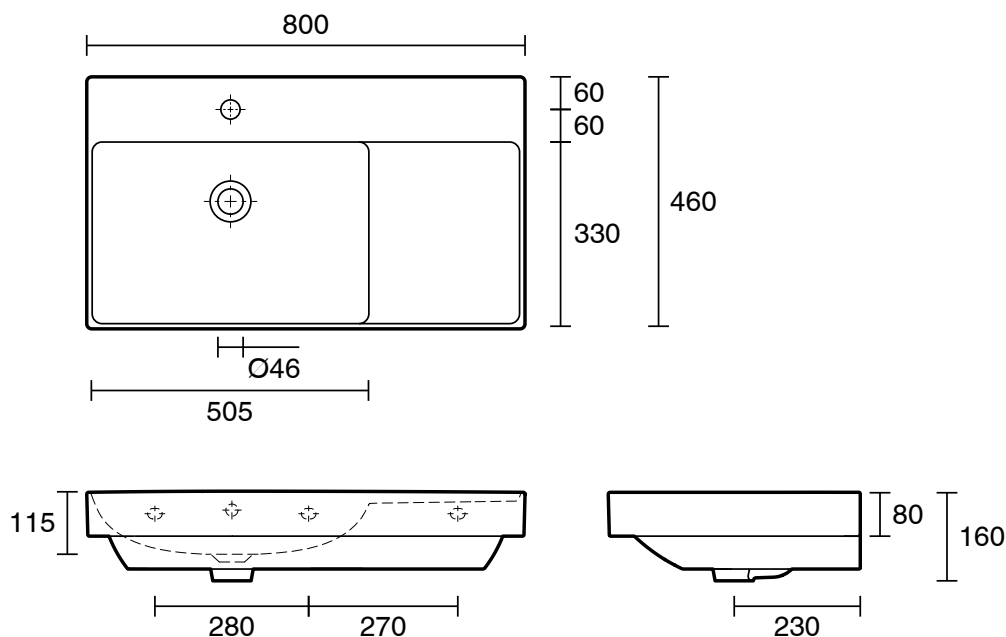

Roca Ona Wall Hung Basin 800mm x 460mm 1 Taphole with Right Hand Shelf Overflow White

9512573

SPECIFICATIONS

Recommended Use	Domestic, Hotel & Commercial
Material	Fineceramic
Basin Colour	White
Bowl Capacity	6.9 ltr
Weight	23 kg
Taphole Configuration	1 Taphole
Overflow Configuration	Integrated Overflow
Plug & Waste	Sold Separately
Tapware	Sold Separately

WARRANTY

Warranty - Domestic Use	15 Years
Spare Parts & Labour	12 Months

Please refer to Warranty Page for full Terms and Conditions

Dimensions are nominal measurements only.

CLEANING RECOMMENDATIONS:

We recommend the use of soapy water or approved cleaners. This product should not be cleaned with abrasive materials. Damage caused by any improper treatment is not covered by the product warranty. Refer to Warranty Conditions

Disclaimer: Products in this specification manual must by regulation be installed by licensed and registered trade people. The manufacturer/distributor reserves the right to vary specifications or delete models from their range without prior notification. Dimensions are nominal measurements only. Dimensions and set-outs listed are correct at time of publication however the manufacturer/distributor takes no responsibility for printing errors.

Published 05/07/2024

To see the complete Roca range go to
www.reece.com.au