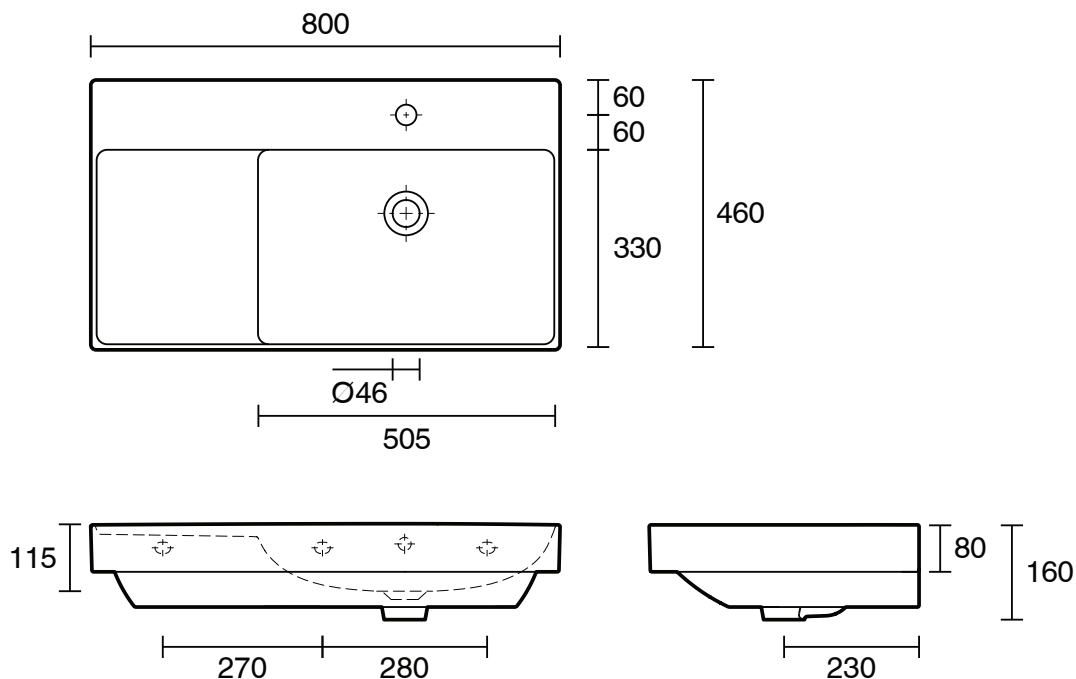

Roca Ona Wall Hung Basin 800mm x 460mm 1 Taphole Right Hand Overflow White

9512573

SPECIFICATIONS

Recommended Use	Domestic, Hotel & Commercial
Material	Fineceramic
Basin Colour	White
Bowl Capacity	6.9 ltr
Weight	23 kg
Taphole Configuration	1 Taphole
Overflow Configuration	Integrated Overflow
Plug & Waste	Sold Separately
Tapware	Sold Separately

WARRANTY

Warranty - Domestic Use	15 Years
Spare Parts & Labour	12 Months

Please refer to Warranty Page for full Terms and Conditions

Dimensions are nominal measurements only.

CLEANING RECOMMENDATIONS:

We recommend the use of soapy water or approved cleaners. This product should not be cleaned with abrasive materials. Damage caused by any improper treatment is not covered by the product warranty. Refer to Warranty Conditions

Disclaimer: Products in this specification manual must by regulation be installed by licensed and registered trade people. The manufacturer/distributor reserves the right to vary specifications or delete models from their range without prior notification. Dimensions are nominal measurements only. Dimensions and set-outs listed are correct at time of publication however the manufacturer/distributor takes no responsibility for printing errors.

Published 05/07/2024

To see the complete Roca range go to
www.reece.com.au