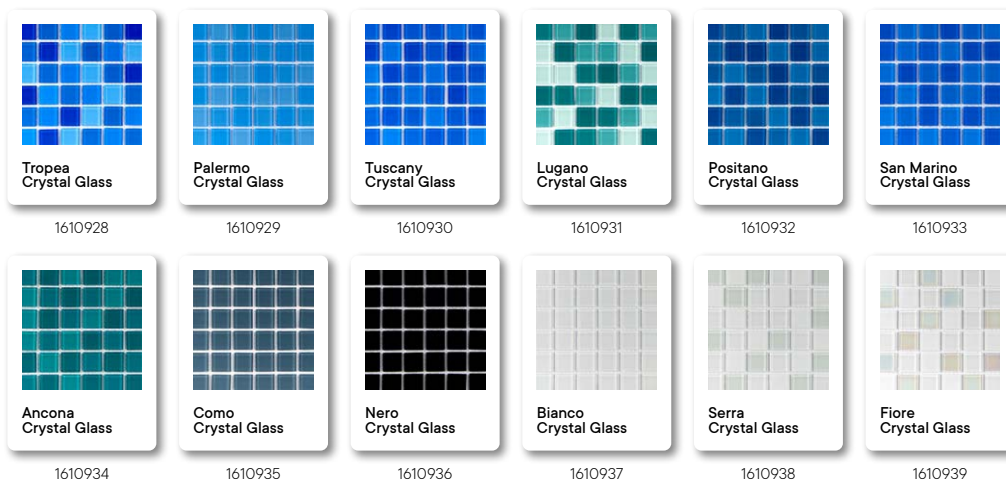

Crystal Glass Range

The striking reflective properties of Amalfi Mosaics are a highlight of any pool project. Amalfi Mosaics' Crystal Glass range combine incredible resilience with mesmerizing reflective aesthetics. Independently tested by the CSIRO and one of the only tiles on the market with the testing and backing by Mapei tiling adhesives.

Available in 25mm x 25mm and 36mm x 36mm.

25mm x 25mm

36mm x 36mm