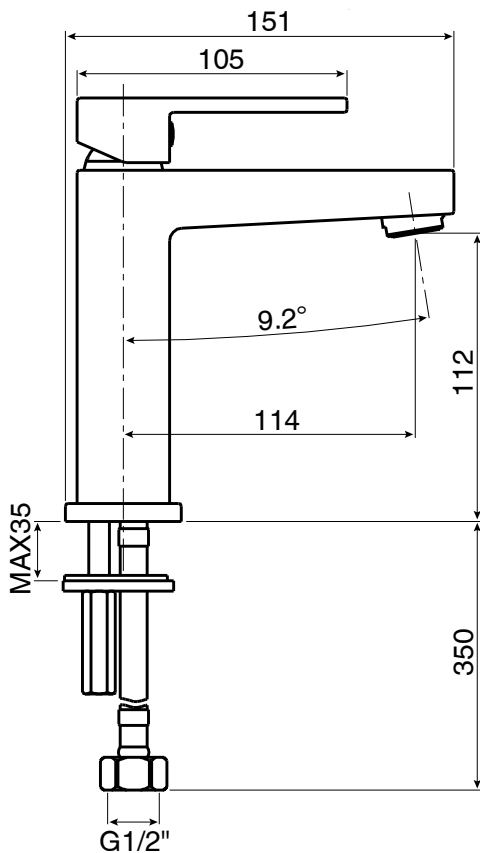

m i z u

Mizu Bloc MK2 Basin Mixer Chrome (4*)

SPECIFICATIONS

| | |
|--|------------------------------|
| Recommended Use | Domestic, Hotel & Commercial |
| Colour | Chrome |
| Colour Availability | Chrome, Matte Black |
| Recommended Pressure Range | 150 - 500kPa |
| Max Continuous Working Pressure | 500kPa |
| Max Continuous Working Temperature | 80°C |
| Suitable for Storage Tank Hot Water | Yes |
| Suitable for Continuous Flow Hot Water | Yes |
| Suitable for Gravity Feed Hot Water | No |

Hot and Cold water inlet pressure should be equal

WARRANTY

| | |
|-------------------------|-----------|
| Warranty - Domestic Use | 10 Years |
| Spare Parts & Labour | 12 Months |

Please refer to Warranty Page for full Terms and Conditions

Dimensions are nominal measurements only.

Disclaimer: Products in this specification manual must by regulation be installed by licensed and registered trade people. The manufacturer/distributor reserves the right to vary specifications or delete models from their range without prior notification. Dimensions are nominal measurements only. Dimensions and set-outs listed are correct at time of publication however the manufacturer/distributor takes no responsibility for printing errors.