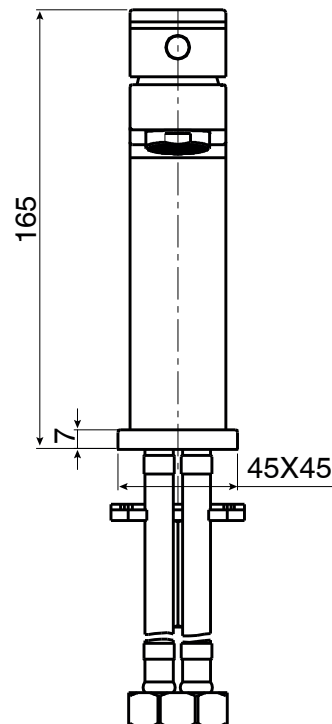

m i z u

Mizu Bloc MK2 Basin Mixer Chrome (4*)

SPECIFICATIONS

| | |
|--|------------------------------|
| Recommended Use | Domestic, Hotel & Commercial |
| Colour | Chrome |
| Colour Availability | Chrome, Matte Black |
| Recommended Pressure Range | 150 - 500kPa |
| Max Continuous Working Pressure | 500kPa |
| Max Continuous Working Temperature | 80°C |
| Suitable for Storage Tank Hot Water | Yes |
| Suitable for Continuous Flow Hot Water | Yes |
| Suitable for Gravity Feed Hot Water | No |

Dimensions are nominal measurements only.

Disclaimer: Products in this specification manual must by regulation be installed by licensed and registered trade people. The manufacturer/distributor reserves the right to vary specifications or delete models from their range without prior notification. Dimensions are nominal measurements only. Dimensions and set-outs listed are correct at time of publication however the manufacturer/distributor takes no responsibility for printing errors.