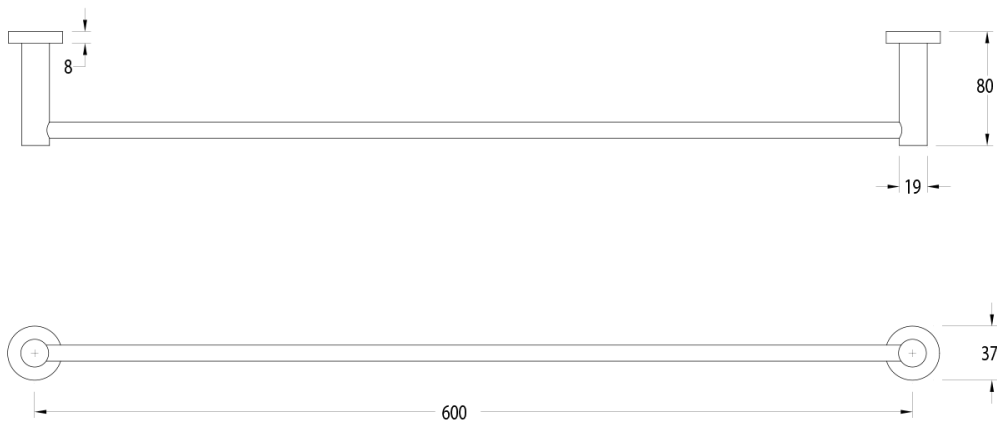

Milli Mood Edit Single Towel Rail 600mm PVD Brushed Gunmetal

9511779

SPECIFICATIONS

Recommended Use	Domestic, Hotel & Commercial
Colour	Brushed Gunmetal
Material	DR Brass

WARRANTY

Replacement Only - Domestic Use 15 Years

Please refer to Warranty Page for full Terms and Conditions

Dimensions are nominal measurements only.

CLEANING RECOMMENDATIONS:

We recommend the use of soapy water or approved cleaners. This product should not be cleaned with abrasive materials. Damage caused by any improper treatment is not covered by the product warranty. Refer to Warranty Conditions

Disclaimer: Products in this specification manual must by regulation be installed by licensed and registered trade people. The manufacturer/distributor reserves the right to vary specifications or delete models from their range without prior notification. Dimensions are nominal measurements only. Dimensions and set-outs listed are correct at time of publication however the manufacturer/distributor takes no responsibility for printing errors.

Published 28/03/2022

To see the complete Milli range go to www.reece.com.au