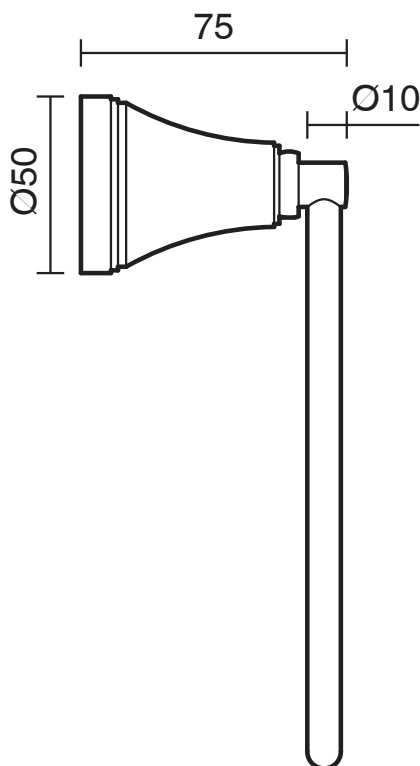

KADO

Kado Era Towel Ring Brass Gold

9507727

SPECIFICATIONS

Recommended Use	Domestic, Hotel & Commercial
Colour	Brass Gold
Material	Zinc/Steel

WARRANTY

Replacement Only - Domestic Use	10 Years
Parts Replacement Only	12 Months

Please refer to Warranty Page for full Terms and Conditions

Dimensions are nominal measurements only.

CLEANING RECOMMENDATIONS:

We recommend the use of soapy water or approved cleaners. This product should not be cleaned with abrasive materials. Damage caused by any improper treatment is not covered by the product warranty. Refer to Warranty Conditions

Disclaimer: Products in this specification manual must by regulation be installed by licensed and registered trade people. The manufacturer/distributor reserves the right to vary specifications or delete models from their range without prior notification. Dimensions are nominal measurements only. Dimensions and set-outs listed are correct at time of publication however the manufacturer/distributor takes no responsibility for printing errors.

Published 12/10/2023

To see the complete Kado range go to www.reece.com.au