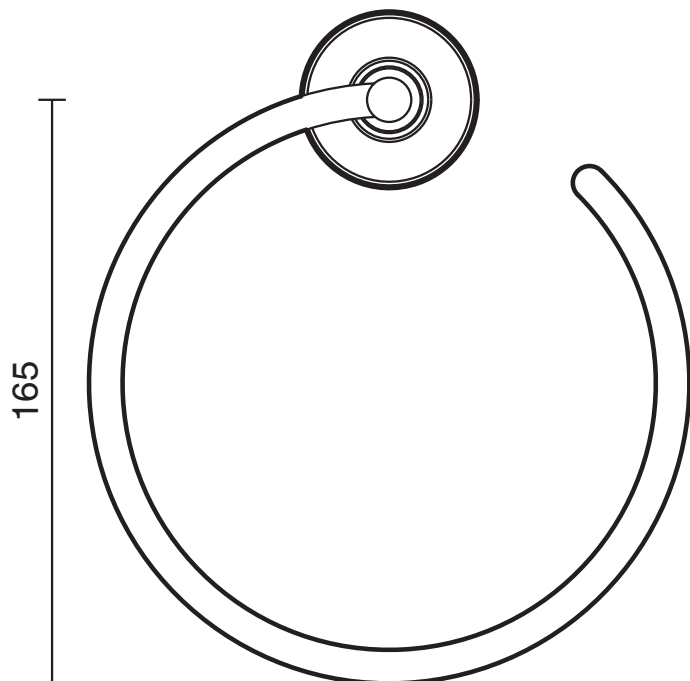

KADO

Kado Era Towel Ring Brass Gold

9507727

SPECIFICATIONS

Recommended Use	Domestic, Hotel & Commercial
Colour	Brass Gold
Material	Zinc/Steel

WARRANTY

Replacement Only - Domestic Use	10 Years
Parts Replacement Only	12 Months

Please refer to Warranty Page for full Terms and Conditions

Dimensions are nominal measurements only.

CLEANING RECOMMENDATIONS:

We recommend the use of soapy water or approved cleaners. This product should not be cleaned with abrasive materials. Damage caused by any improper treatment is not covered by the product warranty. Refer to Warranty Conditions

Disclaimer: Products in this specification manual must by regulation be installed by licensed and registered trade people. The manufacturer/distributor reserves the right to vary specifications or delete models from their range without prior notification. Dimensions are nominal measurements only. Dimensions and set-outs listed are correct at time of publication however the manufacturer/distributor takes no responsibility for printing errors.

Published 12/10/2023

To see the complete Kado range go to www.reece.com.au