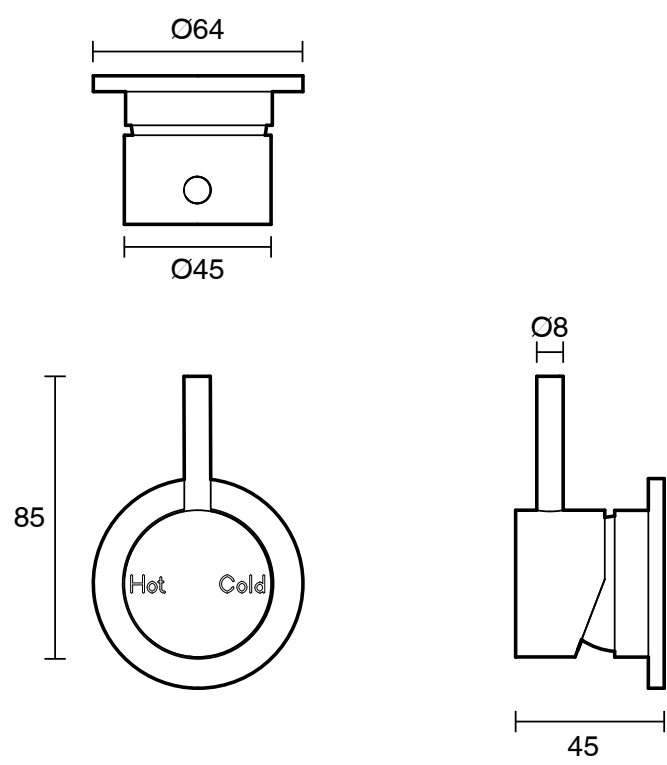

SUSSEX

Sussex Scala Shower / Bath Mixer Tap Chrome

2261435

SPECIFICATIONS

Recommended Use	Residential;Commercial
Colour Finish	Polished Chrome
Primary Material	Brass
Recommended Pressure Range	150 - 500 kPa as per AS3500
Max Continuous Working Temperature (deg C)	65
Min Continuous Working Temperature (deg C)	1

WARRANTY

Residential Use (Years)	40
Commercial Use (Years)	10

Please refer to Sussex Warranty page for full Terms and Conditions

Dimensions are nominal measurements only.

CLEANING RECOMMENDATIONS:

We recommend the use of soapy water or approved cleaners. This product should not be cleaned with abrasive materials. Damage caused by any improper treatment is not covered by the product warranty. Refer to Warranty Conditions

Disclaimer: Products in this specification manual must by regulation be installed by licensed and registered trade people. The manufacturer/distributor reserves the right to vary specifications or delete models from their range without prior notification. Dimensions are nominal measurements only. Dimensions and set-outs listed are correct at time of publication however the manufacturer/distributor takes no responsibility for printing errors.

Published 01/04/2026

To see the complete Sussex range go to www.reece.com.au