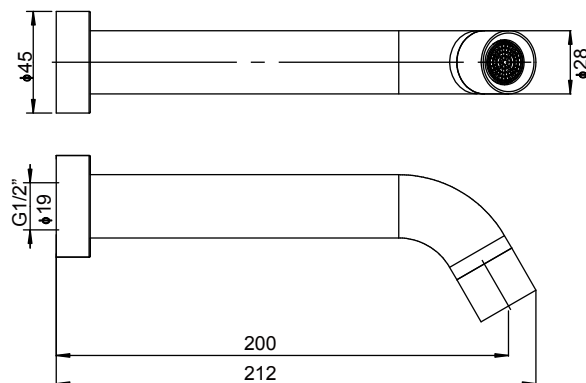

MIZU

DRIFT OUTLET

MIZU DRIFT BATH OUTLET

*Black bath outlet only avail in 160mm and 200mm length

MIZU DRIFT BASIN OUTLET

Dimensions are nominal measurements only.

To see the complete Mizu range go to www.reece.com.au/bathrooms

SPECIFICATIONS

Recommended use	Domestic, hotel and commercial
Colour availability	Black
Available length	160mm / 200mm / 250mm
Standards	AS/NZS 3718
WELS	Basin outlet 4 star , 7.5 l/min

CLEANING RECOMMENDATIONS

AS/NZS 3718
WM 022094

Disclaimer: Products in this specification manual must by regulation be installed by licensed and registered trade people. The manufacturer/distributor reserves the right to vary specifications or delete models from their range without prior notification. Dimensions are nominal measurements only. Dimensions and set-outs listed are correct at time of publication however the manufacturer/distributor takes no responsibility for printing errors.