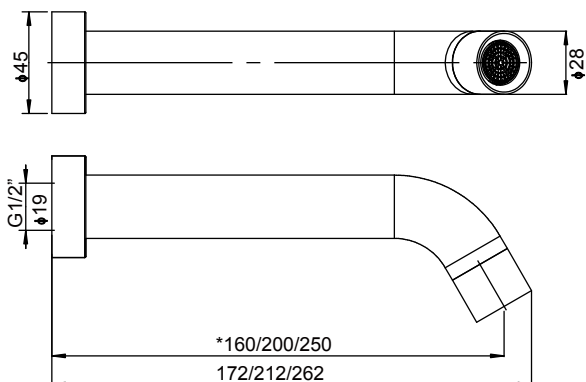

MIZU

DRIFT OUTLET

MIZU DRIFT BATH OUTLET

*Black bath outlet only avail in 160mm and 200mm length

MIZU DRIFT BASIN OUTLET

Dimensions are nominal measurements only.

To see the complete Mizu range go to www.reece.com.au/bathrooms

SPECIFICATIONS

Recommended use	Domestic, hotel and commercial
Colour availability	Black
Available length	160mm / 200mm / 250mm
Standards	AS/NZS 3718
WELS	Basin outlet 4 star , 7.5 l/min

CLEANING RECOMMENDATIONS

AS/NZS 3718
WM 022094

Disclaimer: Products in this specification manual must by regulation be installed by licensed and registered trade people. The manufacturer/distributor reserves the right to vary specifications or delete models from their range without prior notification. Dimensions are nominal measurements only. Dimensions and set-outs listed are correct at time of publication however the manufacturer/distributor takes no responsibility for printing errors.