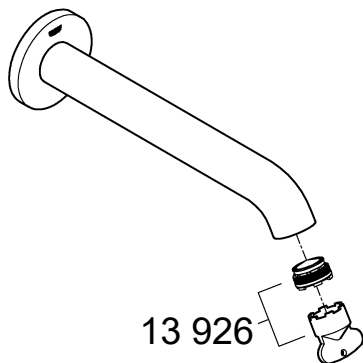

ESSENCE NEW
WALL BATH SPOUT
MODEL #13392GN1

Pure Freude
an Wasser

GROHE

Installation instructions

Care

For directions on the care of this fitting, please refer to the accompanying care instructions.

This product must be installed in conformance with local codes e.g. AS/NZS 3500 series of standard!