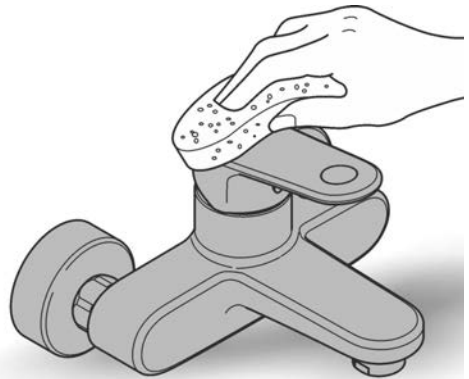

ESSENCE NEW
WALL BATH SPOUT
MODEL #13392GN1

Pure Freude
an Wasser

Spare Parts

Pos.-nr.	Product Description	Order-nr.	Units per package
1	Aerator	13926000	1

48166000

SpeedClean

Pure Freude
an Wasser

GROHE