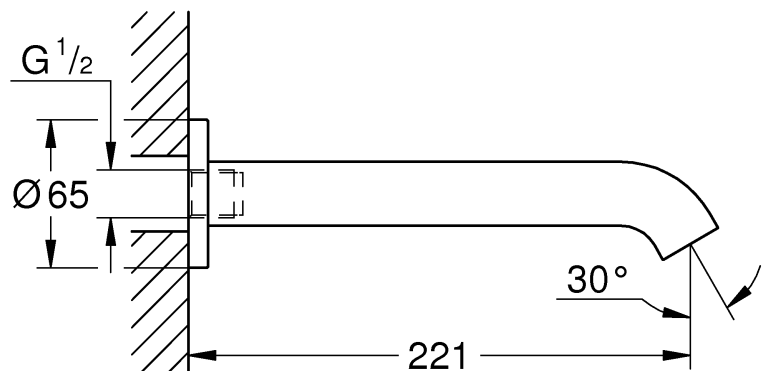

Spare Parts

Pos.-nr.	Product Description	Order-nr.	Units per package
1	Aerator	13926000	1