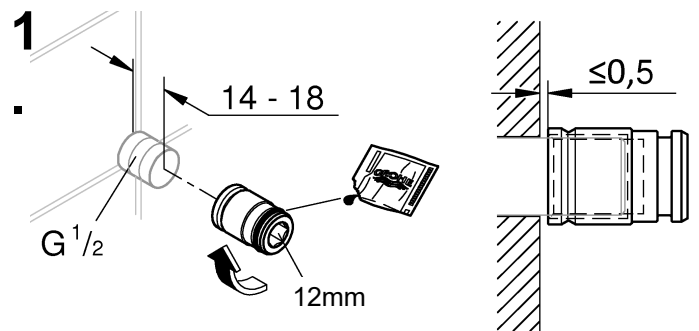

ESSENCE NEW
WALL BATH SPOUT
MODEL #13392GN1

Pure Freude
an Wasser

GROHE

Installation instructions

Care

For directions on the care of this fitting, please refer to the accompanying care instructions.

This product must be installed in conformance with local codes e.g. AS/NZS 3500 series of standard!