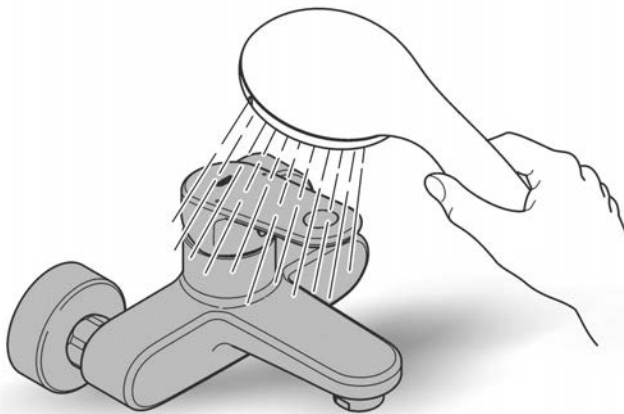

ESSENCE NEW
WALL BATH SPOUT
MODEL #13392GN1

Pure Freude
an Wasser

Spare Parts

Pos.-nr.	Product Description	Order-nr.	Units per package
1	Aerator	13926000	1

48166000

SpeedClean

Pure Freude
an Wasser

GROHE