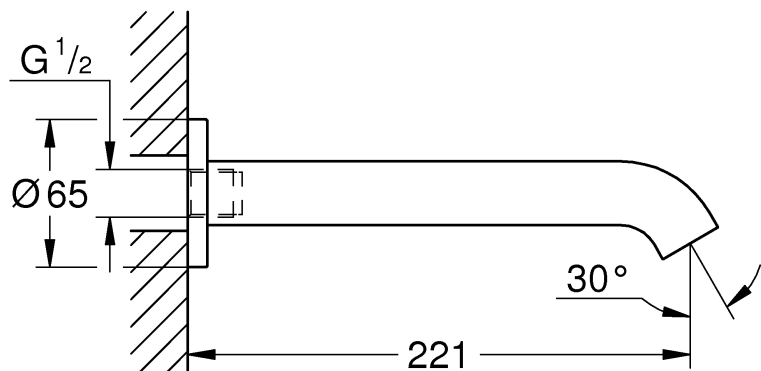

ESSENCE NEW
WALL BATH SPOUT
MODEL #13392GN1

Pure Freude
an Wasser

Product Specifications

Product Description:

Essence New
Wall bath spout

Projection 220 mm

GROHE StarLight® PVD Brushed Cool Sunrise finish

ESSENCE NEW
WALL BATH SPOUT
MODEL #13392GN1