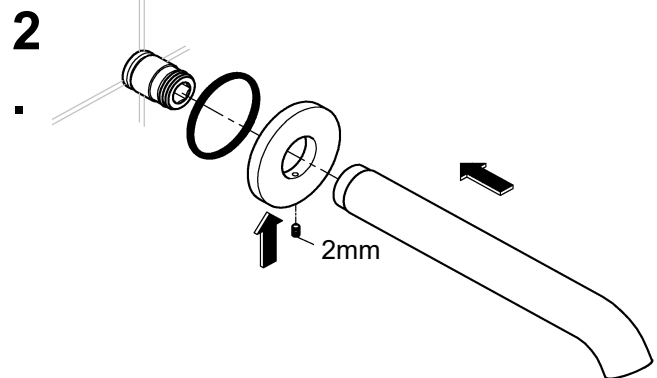

ESSENCE NEW
WALL BATH SPOUT
MODEL #13392GN1

Pure Freude
an Wasser

GROHE

Installation instructions

Care

For directions on the care of this fitting, please refer to the accompanying care instructions.

This product must be installed in conformance with local codes e.g. AS/NZS 3500 series of standard!