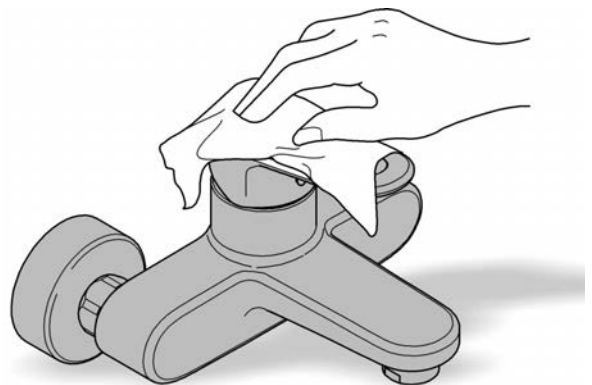

ESSENCE NEW
WALL BATH SPOUT
MODEL #13392GN1

Pure Freude
an Wasser

Spare Parts

Pos.-nr.	Product Description	Order-nr.	Units per package
1	Aerator	13926000	1

48166000

SpeedClean

Pure Freude
an Wasser

GROHE