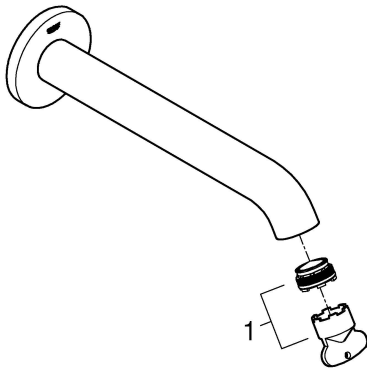

ESSENCE NEW
WALL BATH SPOUT
MODEL #13392GN1

Pure Freude
an Wasser

Product Specifications

Product Description:

Essence New
Wall bath spout

Projection 220 mm

GROHE StarLight® PVD Brushed Cool Sunrise finish

ESSENCE NEW
WALL BATH SPOUT
MODEL #13392GN1

Pure Freude
an Wasser

GROHE

Installation instructions

Care

For directions on the care of this fitting, please refer to the accompanying care instructions.

This product must be installed in conformance with local codes e.g. AS/NZS 3500 series of standard!

ESSENCE NEW
WALL BATH SPOUT
MODEL #13392GN1

Pure Freude
an Wasser

Spare Parts

Pos.-nr.	Product Description	Order-nr.	Units per package
1	Aerator	13926000	1

48166000

SpeedClean

Pure Freude
an Wasser

GROHE