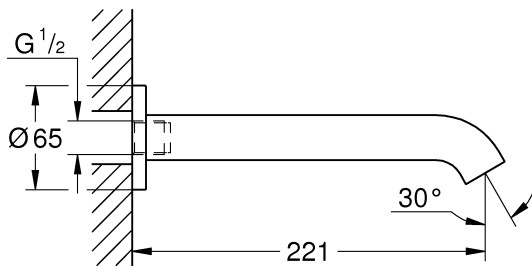

ESSENCE NEW
WALL BATH SPOUT
MODEL #13392GN1

Pure Freude
an Wasser

GROHE

Installation instructions

Care

For directions on the care of this fitting, please refer to the accompanying care instructions.

This product must be installed in conformance with local codes e.g. AS/NZS 3500 series of standard!