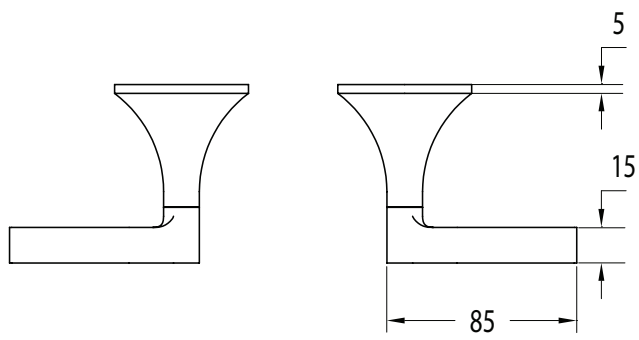

SUSSEX

Sussex Oria Wall Top Assembly PVD Brushed Bronze

2265683

SPECIFICATIONS

Recommended Use	Residential;Commercial
Colour Finish	Brushed Bronze
Primary Material	DR Brass
Recommended Pressure Range	150 - 500 kPa as per AS3500
Max Continuous Working Temperature (deg C)	65
Min Continuous Working Temperature (deg C)	1

WARRANTY

Residential Use (Years)	40
Commercial Use (Years)	10

Please refer to Sussex Warranty page for full Terms and Conditions

Dimensions are nominal measurements only.

CLEANING RECOMMENDATIONS:

We recommend the use of soapy water or approved cleaners. This product should not be cleaned with abrasive materials. Damage caused by any improper treatment is not covered by the product warranty. Refer to Warranty Conditions

Disclaimer: Products in this specification manual must by regulation be installed by licensed and registered trade people. The manufacturer/distributor reserves the right to vary specifications or delete models from their range without prior notification. Dimensions are nominal measurements only. Dimensions and set-outs listed are correct at time of publication however the manufacturer/distributor takes no responsibility for printing errors.

Published 30/03/2026

To see the complete Sussex range go to www.reece.com.au