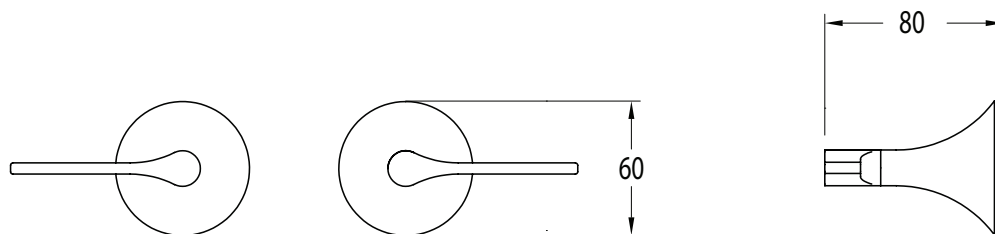

SUSSEX

Sussex Oria Wall Top Assembly PVD Brushed Bronze

2265683

SPECIFICATIONS

Recommended Use	Residential;Commercial
Colour Finish	Brushed Bronze
Primary Material	DR Brass
Recommended Pressure Range	150 - 500 kPa as per AS3500
Max Continuous Working Temperature (deg C)	65
Min Continuous Working Temperature (deg C)	1

WARRANTY

Residential Use (Years)	40
Commercial Use (Years)	10

Please refer to Sussex Warranty page for full Terms and Conditions

Dimensions are nominal measurements only.

CLEANING RECOMMENDATIONS:

We recommend the use of soapy water or approved cleaners. This product should not be cleaned with abrasive materials. Damage caused by any improper treatment is not covered by the product warranty. Refer to Warranty Conditions

Disclaimer: Products in this specification manual must by regulation be installed by licensed and registered trade people. The manufacturer/distributor reserves the right to vary specifications or delete models from their range without prior notification. Dimensions are nominal measurements only. Dimensions and set-outs listed are correct at time of publication however the manufacturer/distributor takes no responsibility for printing errors.

Published 30/03/2026

To see the complete Sussex range go to www.reece.com.au