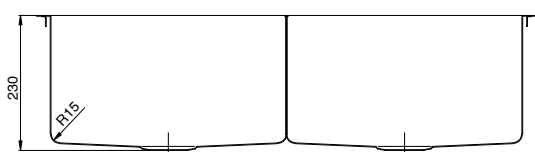

Dimensions are nominal measurements only.

CLEANING RECOMMENDATIONS:

We recommend the use of soapy water or approved cleaners. This product should not be cleaned with abrasive materials. Damage caused by any improper treatment is not covered by the product warranty. Refer to Warranty Conditions

Disclaimer: Products in this specification manual must by regulation be installed by licensed and registered trade people. The manufacturer/distributor reserves the right to vary specifications or delete models from their range without prior notification. Dimensions are nominal measurements only. Dimensions and set-outs listed are correct at time of publication however the manufacturer/distributor takes no responsibility for printing errors.

Published 07/06/2023

To see the complete Memo range go to www.reece.com.au