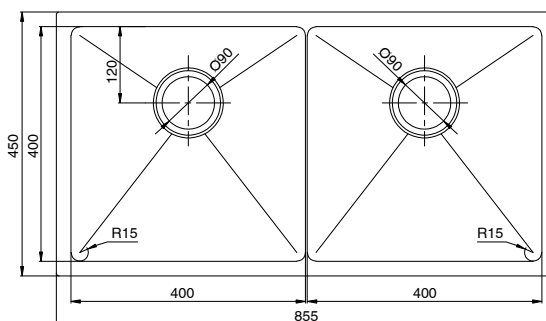

Dimensions are nominal measurements only.

CLEANING RECOMMENDATIONS:

We recommend the use of soapy water or approved cleaners. This product should not be cleaned with abrasive materials. Damage caused by any improper treatment is not covered by the product warranty. Refer to Warranty Conditions

Disclaimer: Products in this specification manual must by regulation be installed by licensed and registered trade people. The manufacturer/distributor reserves the right to vary specifications or delete models from their range without prior notification. Dimensions are nominal measurements only. Dimensions and set-outs listed are correct at time of publication however the manufacturer/distributor takes no responsibility for printing errors.

Published 07/06/2023

To see the complete Memo range go to www.reece.com.au