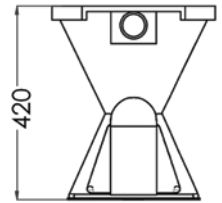

*In stock and available for immediate delivery*

**Top****Rear****Front****Bottom****Floor Clip****Cross Section**

If used with 3monkeez® cistern and stainless steel flushpipe, set out range is 330mm – 470mm from wall to centre of outlet.