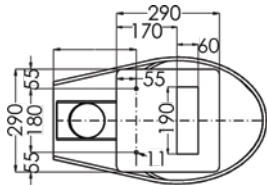

**PRODUCT CODE:****WC-SSPS**

The 3monkeez® pedestal toilet pan is perfect for public amenities, council rest areas, schools, nightclubs and other areas where a low maintenance stainless steel toilet pan is necessary. It features a rear inlet, perfect for use with in wall cisterns.

*In stock and available for immediate delivery*

**Top****Rear****Front****Bottom****Floor Clip****Cross Section**

If used with 3monkeez® cistern and stainless steel flushpipe, set out range is 330mm – 470mm from wall to centre of outlet.