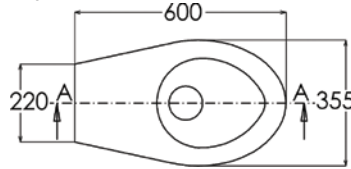

*In stock and available for immediate delivery*

**Top****Rear****Front****Bottom****Floor Clip****Cross Section**

If used with 3monkeez® cistern and stainless steel flushpipe, set out range is 330mm – 470mm from wall to centre of outlet.