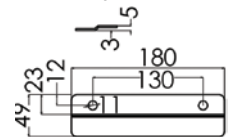

*In stock and available for immediate delivery*

**Top****Rear****Front****Bottom****Floor Clip****Cross Section**

If used with 3monkeez® cistern and stainless steel flushpipe, set out range is 330mm – 470mm from wall to centre of outlet.