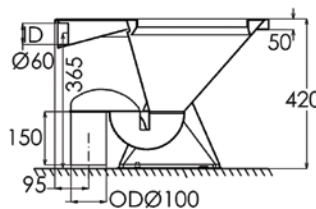

*In stock and available for immediate delivery*

**Top****Rear****Front****Bottom****Floor Clip****Cross Section**

If used with 3monkeez® cistern and stainless steel flushpipe, set out range is 330mm – 470mm from wall to centre of outlet.