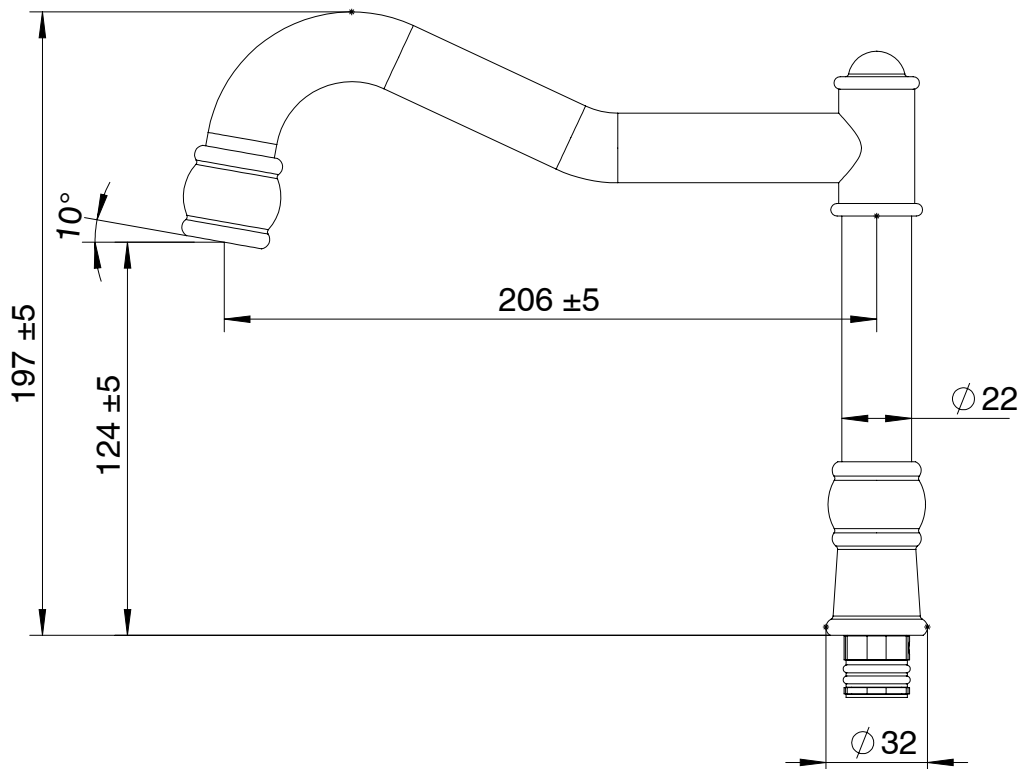

Milli Voir Hob English Sink / Spa Outlet Only Brushed Gunmetal (4 Star)

2265549

SPECIFICATIONS

Recommended Use	Domestic, hotel and commercial
Colour	Gunmetal
Material	DR Brass
Recommended Pressure Range	150 - 500 kPa
Max Continuous Working Pressure	500 kPa
Max Continuous Working Temperature	80 deg C
Suitable for Storage Tank Hot Water	Yes
Suitable for Continuous Flow Hot Water	Yes
Suitable for Gravity Feed Hot Water	No

WARRANTY

Warranty - Domestic Use	15 Years
Spare Parts & Labour	12 Months

Please refer to Warranty Page for full Terms and Conditions

Dimensions are nominal measurements only.

CLEANING RECOMMENDATIONS:

We recommend the use of soapy water or approved cleaners. This product should not be cleaned with abrasive materials. Damage caused by any improper treatment is not covered by the product warranty. Refer to Warranty Conditions

Disclaimer: Products in this specification manual must by regulation be installed by licensed and registered trade people. The manufacturer/distributor reserves the right to vary specifications or delete models from their range without prior notification. Dimensions are nominal measurements only. Dimensions and set-outs listed are correct at time of publication however the manufacturer/distributor takes no responsibility for printing errors.

Published 01/06/2020

To see the complete Milli range go to www.reece.com.au