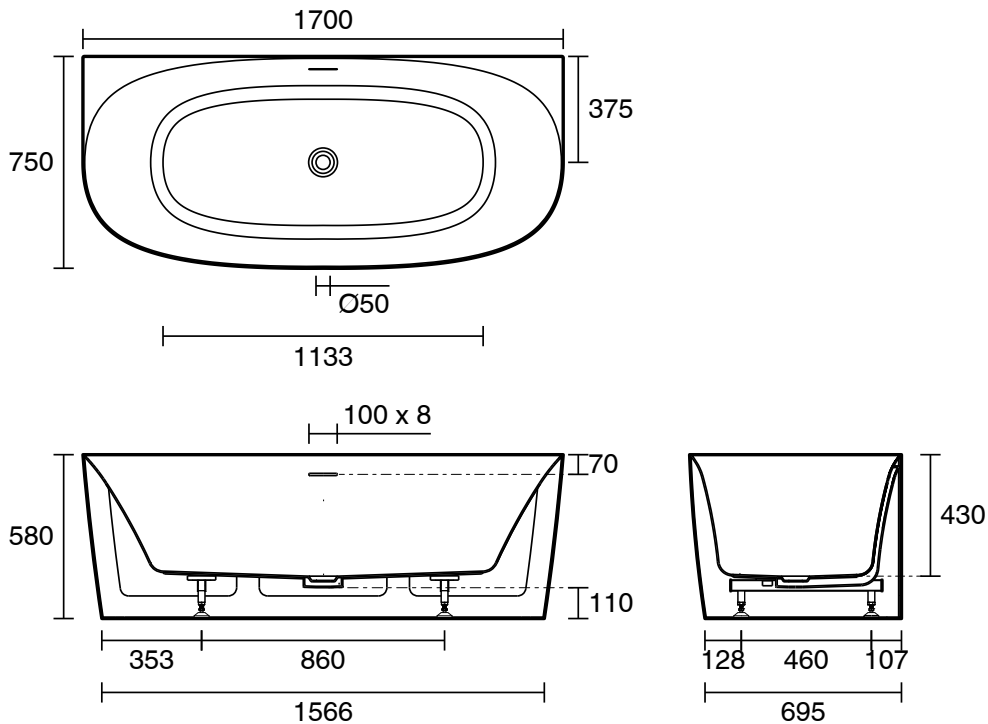

KADO

Kado Lux Back To Wall Bath 1700mm x 750mm x 580mm Matte White

1704109

SPECIFICATIONS

Recommended Use	Domestic;Commercial;Hotel
Material	Acrylic
Colour	Matte White
Capacity (L)	244
Weight (kg)	41
Mounting	Wall;Floor
Overflow Included	Yes
Plug & Waste Included	No

WARRANTY

Warranty - Domestic Use (Years)	10
Spare Parts & Labour (Years)	1

Please refer to Warranty Page for full Terms and Conditions

Dimensions are nominal measurements only.

CLEANING RECOMMENDATIONS:

We recommend the use of soapy water or approved cleaners. This product should not be cleaned with abrasive materials. Damage caused by any improper treatment is not covered by the product warranty. Refer to Warranty Conditions

Disclaimer: Products in this specification manual must by regulation be installed by licensed and registered trade people. The manufacturer/distributor reserves the right to vary specifications or delete models from their range without prior notification. Dimensions are nominal measurements only. Dimensions and set-outs listed are correct at time of publication however the manufacturer/distributor takes no responsibility for printing errors.

Published 07/03/2025

To see the complete Kado range go to www.reece.com.au