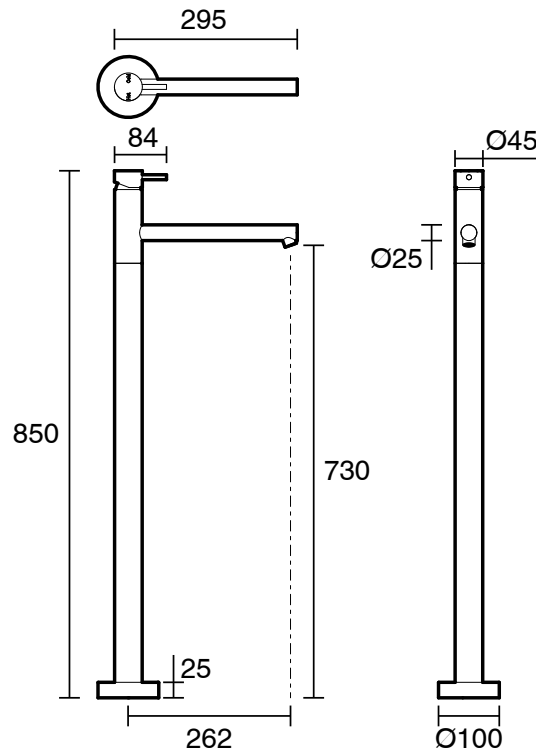

S U S S E X

Sussex Scala Floor Mounted Bath Mixer Tap 250mm Outlet Trimset LUX PVD Brushed Platinum Gold
2268222

SPECIFICATIONS

Recommended Use	Domestic;Hotel;Commercial
Colour Finish	Brushed Platinum Gold
Primary Material	DR Brass
Recommended Pressure Range	150 - 500 kPa as per AS3500
Max Continuous Working Temperature (deg C)	65
Min Continuous Working Temperature (deg C)	5
Hot Water Unit Suitability	Storage Tank;Continuous Flow

WARRANTY

Warranty - Domestic Use (Years)	15
Spare Parts & Labour (Years)	15

Please refer to Warranty Page for full Terms and Conditions

Dimensions are nominal measurements only.

CLEANING RECOMMENDATIONS:

We recommend the use of soapy water or approved cleaners. This product should not be cleaned with abrasive materials. Damage caused by any improper treatment is not covered by the product warranty. Refer to Warranty Conditions

Disclaimer: Products in this specification manual must by regulation be installed by licensed and registered trade people. The manufacturer/distributor reserves the right to vary specifications or delete models from their range without prior notification. Dimensions are nominal measurements only. Dimensions and set-outs listed are correct at time of publication however the manufacturer/distributor takes no responsibility for printing errors.

Published 25/03/2025

To see the complete Sussex range go to www.reece.com.au