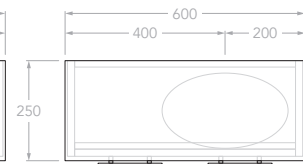

## LUX PETITE - WALL HUNG & FLOOR MOUNT

Below Front View specs are for cabinet details only, refer to page 2 for overall heights and benchtop options.

Side View - With All Benchtop Options

12mm  
(Durasein)

20mm  
(Cherry Pie & Caesarstone Mineral)

50mm  
(All benchtop options)

90mm  
(All benchtop options)

### 400mm Floor Mount

Front View

Top View  
Centre

### 600mm Floor Mount

Front View

Top View  
Centre

Left

Right