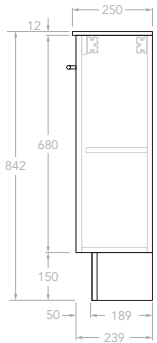

## LUX PETITE - WALL HUNG & FLOOR MOUNT

STANDARD SIZES	400mm Wall Hung	400mm Floor Mount	600mm Wall Hung	600mm Floor Mount	900mm Wall Hung	900mm Floor Mount
Width (mm)	400	400	600	600	900	900
Depth (mm)	250	250	250	250	250	250
Height (mm) - <b>12mm Benchtop</b> (Durasein Only)	432	842	432	842	432	842
Height (mm) - <b>20mm Benchtop</b> (Cherry Pie / Caesarstone Mineral)	440	850	440	850	440	850
Height (mm) - <b>50mm Benchtop</b> (All benchtop options)	470	880	470	880	470	880
Height (mm) - <b>90mm Benchtop</b> (All benchtop options)	510	920	510	920	510	920
Number of Doors	1	1	2	2	2	2
Basin Configurations	Centre	Centre	Centre / Offset	Centre / Offset	Centre / Offset	Centre / Offset

## LUX PETITE - WALL HUNG & FLOOR MOUNT

Below Front View specs are for cabinet details only, refer to page 2 for overall heights and benchtop options.

Side View - With All Benchtop Options

12mm  
(Durasein)

20mm  
(Cherry Pie & Caesarstone Mineral)

50mm  
(All benchtop options)

90mm  
(All benchtop options)

### 600mm Floor Mount

Front View

Top View  
Centre

Left

Right