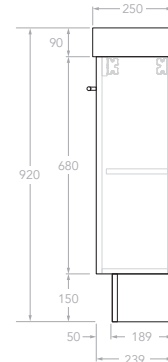

## LUX PETITE - WALL HUNG & FLOOR MOUNT

STANDARD SIZES	400mm Wall Hung	400mm Floor Mount	600mm Wall Hung	600mm Floor Mount	900mm Wall Hung	900mm Floor Mount
Width (mm)	400	400	600	600	900	900
Depth (mm)	250	250	250	250	250	250
Height (mm) - <b>12mm Benchtop</b> (Durasein Only)	432	842	432	842	432	842
Height (mm) - <b>20mm Benchtop</b> (Cherry Pie / Caesarstone Mineral)	440	850	440	850	440	850
Height (mm) - <b>50mm Benchtop</b> (All benchtop options)	470	880	470	880	470	880
Height (mm) - <b>90mm Benchtop</b> (All benchtop options)	510	920	510	920	510	920
Number of Doors	1	1	2	2	2	2
Basin Configurations	Centre	Centre	Centre / Offset	Centre / Offset	Centre / Offset	Centre / Offset

## LUX PETITE - WALL HUNG & FLOOR MOUNT

Below Front View specs are for cabinet details only, refer to page 2 for overall heights and benchtop options.

Side View - With All Benchtop Options

12mm  
(Durasein)

20mm  
(Cherry Pie & Caesarstone Mineral)

50mm  
(All benchtop options)

90mm  
(All benchtop options)

### 600mm Floor Mount

Front View

Top View  
Centre

Left

Right