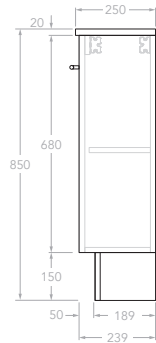

## LUX PETITE - WALL HUNG & FLOOR MOUNT

STANDARD SIZES	400mm Wall Hung	400mm Floor Mount	600mm Wall Hung	600mm Floor Mount	900mm Wall Hung	900mm Floor Mount
Width (mm)	400	400	600	600	900	900
Depth (mm)	250	250	250	250	250	250
Height (mm) - <b>12mm Benchtop</b> (Durasein Only)	432	842	432	842	432	842
Height (mm) - <b>20mm Benchtop</b> (Cherry Pie / Caesarstone Mineral)	440	850	440	850	440	850
Height (mm) - <b>50mm Benchtop</b> (All benchtop options)	470	880	470	880	470	880
Height (mm) - <b>90mm Benchtop</b> (All benchtop options)	510	920	510	920	510	920
Number of Doors	1	1	2	2	2	2
Basin Configurations	Centre	Centre	Centre / Offset	Centre / Offset	Centre / Offset	Centre / Offset

## LUX PETITE - WALL HUNG & FLOOR MOUNT

Below Front View specs are for cabinet details only, refer to page 2 for overall heights and benchtop options.

Side View - With All Benchtop Options

12mm  
(Durasein)

20mm  
(Cherry Pie & Caesarstone Mineral)

50mm  
(All benchtop options)

90mm  
(All benchtop options)

### 600mm Floor Mount

Front View

Top View  
Centre

Left

Right