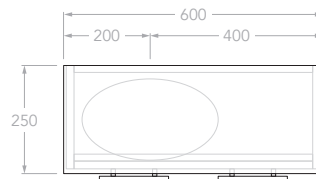

## LUX PETITE - WALL HUNG & FLOOR MOUNT

STANDARD SIZES	400mm Wall Hung	400mm Floor Mount	600mm Wall Hung	600mm Floor Mount	900mm Wall Hung	900mm Floor Mount
Width (mm)	400	400	600	600	900	900
Depth (mm)	250	250	250	250	250	250
Height (mm) - <b>12mm Benchtop</b> (Durasein Only)	432	842	432	842	432	842
Height (mm) - <b>20mm Benchtop</b> (Cherry Pie / Caesarstone Mineral)	440	850	440	850	440	850
Height (mm) - <b>50mm Benchtop</b> (All benchtop options)	470	880	470	880	470	880
Height (mm) - <b>90mm Benchtop</b> (All benchtop options)	510	920	510	920	510	920
Number of Doors	1	1	2	2	2	2
Basin Configurations	Centre	Centre	Centre / Offset	Centre / Offset	Centre / Offset	Centre / Offset

### 400mm Wall Hung

Front View

Top View

### 600mm Wall Hung

Front View

Top View

Centre

Left

Right

### 900mm Wall Hung

Front View

Top View

Centre

Left

Right