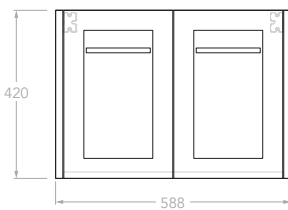

## LUX PETITE - WALL HUNG & FLOOR MOUNT

STANDARD SIZES	400mm Wall Hung	400mm Floor Mount	600mm Wall Hung	600mm Floor Mount	900mm Wall Hung	900mm Floor Mount
Width (mm)	400	400	600	600	900	900
Depth (mm)	250	250	250	250	250	250
Height (mm) - <b>12mm Benchtop</b> (Durasein Only)	432	842	432	842	432	842
Height (mm) - <b>20mm Benchtop</b> (Cherry Pie / Caesarstone Mineral)	440	850	440	850	440	850
Height (mm) - <b>50mm Benchtop</b> (All benchtop options)	470	880	470	880	470	880
Height (mm) - <b>90mm Benchtop</b> (All benchtop options)	510	920	510	920	510	920
Number of Doors	1	1	2	2	2	2
Basin Configurations	Centre	Centre	Centre / Offset	Centre / Offset	Centre / Offset	Centre / Offset

## LUX PETITE - WALL HUNG & FLOOR MOUNT

Below Front View specs are for cabinet details only, refer to page 2 for overall heights and benchtop options.

Side View - With All Benchtop Options

12mm  
(Durasein)

### 400mm Floor Mount

Front View

Top View  
Centre

### 600mm Floor Mount

Front View

Top View  
Centre

Left

Right