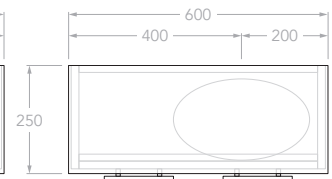

## LUX PETITE - WALL HUNG & FLOOR MOUNT

STANDARD SIZES	400mm Wall Hung	400mm Floor Mount	600mm Wall Hung	600mm Floor Mount	900mm Wall Hung	900mm Floor Mount
Width (mm)	400	400	600	600	900	900
Depth (mm)	250	250	250	250	250	250
Height (mm) - <b>12mm Benchtop</b> (Durasein Only)	432	842	432	842	432	842
Height (mm) - <b>20mm Benchtop</b> (Cherry Pie / Caesarstone Mineral)	440	850	440	850	440	850
Height (mm) - <b>50mm Benchtop</b> (All benchtop options)	470	880	470	880	470	880
Height (mm) - <b>90mm Benchtop</b> (All benchtop options)	510	920	510	920	510	920
Number of Doors	1	1	2	2	2	2
Basin Configurations	Centre	Centre	Centre / Offset	Centre / Offset	Centre / Offset	Centre / Offset

### 400mm Wall Hung

Front View

Top View

### 600mm Wall Hung

Front View

Top View

Centre

Left

Right

### 900mm Wall Hung

Front View

Top View

Centre

Left

Right