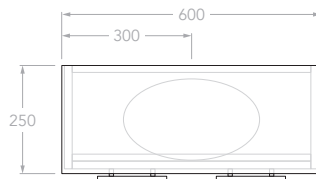

## LUX PETITE - WALL HUNG & FLOOR MOUNT

STANDARD SIZES	400mm Wall Hung	400mm Floor Mount	600mm Wall Hung	600mm Floor Mount	900mm Wall Hung	900mm Floor Mount
Width (mm)	400	400	600	600	900	900
Depth (mm)	250	250	250	250	250	250
Height (mm) - <b>12mm Benchtop</b> (Durasein Only)	432	842	432	842	432	842
Height (mm) - <b>20mm Benchtop</b> (Cherry Pie / Caesarstone Mineral)	440	850	440	850	440	850
Height (mm) - <b>50mm Benchtop</b> (All benchtop options)	470	880	470	880	470	880
Height (mm) - <b>90mm Benchtop</b> (All benchtop options)	510	920	510	920	510	920
Number of Doors	1	1	2	2	2	2
Basin Configurations	Centre	Centre	Centre / Offset	Centre / Offset	Centre / Offset	Centre / Offset

### 400mm Wall Hung

Front View

Top View

### 600mm Wall Hung

Front View

Top View

Centre

Left

Right

### 900mm Wall Hung

Front View

Top View

Centre

Left

Right