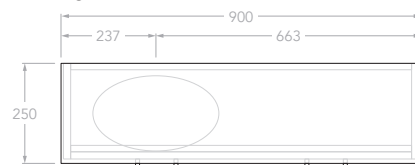

### 600mm Wall Hung

Front View

Top View

Centre

Left

Right

### 900mm Wall Hung

Front View

Top View

Centre

Left

Right