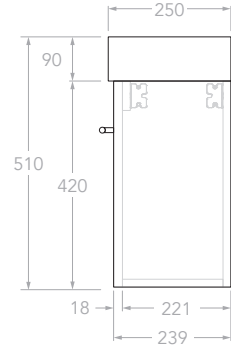

## LUX PETITE - WALL HUNG & FLOOR MOUNT

STANDARD SIZES	400mm Wall Hung	400mm Floor Mount	600mm Wall Hung	600mm Floor Mount	900mm Wall Hung	900mm Floor Mount
Width (mm)	400	400	600	600	900	900
Depth (mm)	250	250	250	250	250	250
Height (mm) - <b>12mm Benchtop</b> (Durasein Only)	432	842	432	842	432	842
Height (mm) - <b>20mm Benchtop</b> (Cherry Pie / Caesarstone Mineral)	440	850	440	850	440	850
Height (mm) - <b>50mm Benchtop</b> (All benchtop options)	470	880	470	880	470	880
Height (mm) - <b>90mm Benchtop</b> (All benchtop options)	510	920	510	920	510	920
Number of Doors	1	1	2	2	2	2
Basin Configurations	Centre	Centre	Centre / Offset	Centre / Offset	Centre / Offset	Centre / Offset

## LUX PETITE - WALL HUNG & FLOOR MOUNT

Below Front View specs are for cabinet details only, refer to page 2 for overall heights and benchtop options.

Side View - With All Benchtop Options

12mm  
(Durasein)

20mm  
(Cherry Pie & Caesarstone Mineral)

50mm  
(All benchtop options)

90mm  
(All benchtop options)

### 900mm Floor Mount

Front View

Top View

Left

Right