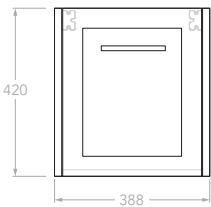

## LUX PETITE - WALL HUNG & FLOOR MOUNT

STANDARD SIZES	400mm Wall Hung	400mm Floor Mount	600mm Wall Hung	600mm Floor Mount	900mm Wall Hung	900mm Floor Mount
Width (mm)	400	400	600	600	900	900
Depth (mm)	250	250	250	250	250	250
Height (mm) - <b>12mm Benchtop</b> (Durasein Only)	432	842	432	842	432	842
Height (mm) - <b>20mm Benchtop</b> (Cherry Pie / Caesarstone Mineral)	440	850	440	850	440	850
Height (mm) - <b>50mm Benchtop</b> (All benchtop options)	470	880	470	880	470	880
Height (mm) - <b>90mm Benchtop</b> (All benchtop options)	510	920	510	920	510	920
Number of Doors	1	1	2	2	2	2
Basin Configurations	Centre	Centre	Centre / Offset	Centre / Offset	Centre / Offset	Centre / Offset

## LUX PETITE - WALL HUNG & FLOOR MOUNT

Below Front View specs are for cabinet details only, refer to page 2 for overall heights and benchtop options.

Side View - With All Benchtop Options

12mm  
(Durasein)

20mm  
(Cherry Pie & Caesarstone Mineral)

50mm  
(All benchtop options)

90mm  
(All benchtop options)

### 400mm Floor Mount

Front View

Top View  
Centre