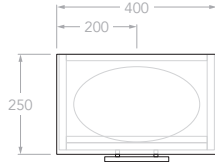

## LUX PETITE - WALL HUNG & FLOOR MOUNT

STANDARD SIZES	400mm Wall Hung	400mm Floor Mount	600mm Wall Hung	600mm Floor Mount	900mm Wall Hung	900mm Floor Mount
Width (mm)	400	400	600	600	900	900
Depth (mm)	250	250	250	250	250	250
Height (mm) - <b>12mm Benchtop</b> (Durasein Only)	432	842	432	842	432	842
Height (mm) - <b>20mm Benchtop</b> (Cherry Pie / Caesarstone Mineral)	440	850	440	850	440	850
Height (mm) - <b>50mm Benchtop</b> (All benchtop options)	470	880	470	880	470	880
Height (mm) - <b>90mm Benchtop</b> (All benchtop options)	510	920	510	920	510	920
Number of Doors	1	1	2	2	2	2
Basin Configurations	Centre	Centre	Centre / Offset	Centre / Offset	Centre / Offset	Centre / Offset

## LUX PETITE - WALL HUNG & FLOOR MOUNT

Below Front View specs are for cabinet details only, refer to page 2 for overall heights and benchtop options.

Side View - With All Benchtop Options

12mm  
(Durasein)

20mm  
(Cherry Pie & Caesarstone Mineral)

50mm  
(All benchtop options)

90mm  
(All benchtop options)

### 400mm Floor Mount

Front View

Top View  
Centre