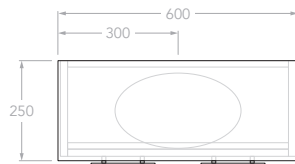

## LUX PETITE - WALL HUNG & FLOOR MOUNT

Below Front View specs are for cabinet details only, refer to page 2 for overall heights and benchtop options.

Side View - With All Benchtop Options

12mm  
(Durasein)

20mm  
(Cherry Pie & Caesarstone Mineral)

50mm  
(All benchtop options)

90mm  
(All benchtop options)

### 400mm Floor Mount

Front View

Top View  
Centre

### 600mm Floor Mount

Front View

Top View  
Centre

Left

Right