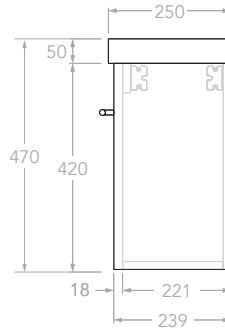

## LUX PETITE - WALL HUNG & FLOOR MOUNT

STANDARD SIZES	400mm Wall Hung	400mm Floor Mount	600mm Wall Hung	600mm Floor Mount	900mm Wall Hung	900mm Floor Mount
Width (mm)	400	400	600	600	900	900
Depth (mm)	250	250	250	250	250	250
Height (mm) - <b>12mm Benchtop</b> (Durasein Only)	432	842	432	842	432	842
Height (mm) - <b>20mm Benchtop</b> (Cherry Pie / Caesarstone Mineral)	440	850	440	850	440	850
Height (mm) - <b>50mm Benchtop</b> (All benchtop options)	470	880	470	880	470	880
Height (mm) - <b>90mm Benchtop</b> (All benchtop options)	510	920	510	920	510	920
Number of Doors	1	1	2	2	2	2
Basin Configurations	Centre	Centre	Centre / Offset	Centre / Offset	Centre / Offset	Centre / Offset

## LUX PETITE - WALL HUNG & FLOOR MOUNT

Below Front View specs are for cabinet details only, refer to page 2 for overall heights and benchtop options.

Side View - With All Benchtop Options

12mm  
(Durasein)

20mm  
(Cherry Pie & Caesarstone Mineral)

50mm  
(All benchtop options)

90mm  
(All benchtop options)

### 600mm Wall Hung

Front View

Top View

Centre

Left

Right