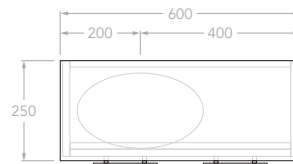

## LUX PETITE - WALL HUNG & FLOOR MOUNT

Below Front View specs are for cabinet details only, refer to page 2 for overall heights and benchtop options.

Side View - With All Benchtop Options

12mm  
(Durasein)

20mm  
(Cherry Pie & Caesarstone Mineral)

50mm  
(All benchtop options)

90mm  
(All benchtop options)

### 400mm Floor Mount

Front View

Top View  
Centre

### 600mm Floor Mount

Front View

Top View  
Centre

Left

Right