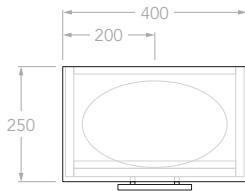

## LUX PETITE - WALL HUNG & FLOOR MOUNT

STANDARD SIZES	400mm Wall Hung	400mm Floor Mount	600mm Wall Hung	600mm Floor Mount	900mm Wall Hung	900mm Floor Mount
Width (mm)	400	400	600	600	900	900
Depth (mm)	250	250	250	250	250	250
Height (mm) - <b>12mm Benchtop</b> (Durasein Only)	432	842	432	842	432	842
Height (mm) - <b>20mm Benchtop</b> (Cherry Pie / Caesarstone Mineral)	440	850	440	850	440	850
Height (mm) - <b>50mm Benchtop</b> (All benchtop options)	470	880	470	880	470	880
Height (mm) - <b>90mm Benchtop</b> (All benchtop options)	510	920	510	920	510	920
Number of Doors	1	1	2	2	2	2
Basin Configurations	Centre	Centre	Centre / Offset	Centre / Offset	Centre / Offset	Centre / Offset

## LUX PETITE - WALL HUNG & FLOOR MOUNT

Below Front View specs are for cabinet details only, refer to page 2 for overall heights and benchtop options.

Side View - With All Benchtop Options

12mm  
(Durasein)

20mm  
(Cherry Pie & Caesarstone Mineral)

50mm  
(All benchtop options)

90mm  
(All benchtop options)

### 400mm Wall Hung

Front View

Top View