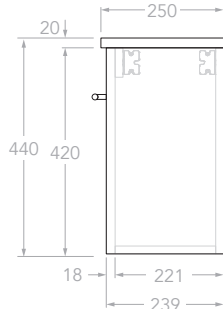

## LUX PETITE - WALL HUNG & FLOOR MOUNT

STANDARD SIZES	400mm Wall Hung	400mm Floor Mount	600mm Wall Hung	600mm Floor Mount	900mm Wall Hung	900mm Floor Mount
Width (mm)	400	400	600	600	900	900
Depth (mm)	250	250	250	250	250	250
Height (mm) - <b>12mm Benchtop</b> (Durasein Only)	432	842	432	842	432	842
Height (mm) - <b>20mm Benchtop</b> (Cherry Pie / Caesarstone Mineral)	440	850	440	850	440	850
Height (mm) - <b>50mm Benchtop</b> (All benchtop options)	470	880	470	880	470	880
Height (mm) - <b>90mm Benchtop</b> (All benchtop options)	510	920	510	920	510	920
Number of Doors	1	1	2	2	2	2
Basin Configurations	Centre	Centre	Centre / Offset	Centre / Offset	Centre / Offset	Centre / Offset

## LUX PETITE - WALL HUNG & FLOOR MOUNT

Below Front View specs are for cabinet details only, refer to page 2 for overall heights and benchtop options.

Side View - With All Benchtop Options

12mm  
(Durasein)

20mm  
(Cherry Pie & Caesarstone Mineral)

50mm  
(All benchtop options)

90mm  
(All benchtop options)

### 900mm Floor Mount

Front View

Top View

Left

Right