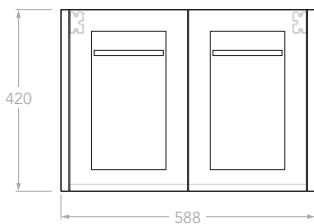

## LUX PETITE - WALL HUNG & FLOOR MOUNT

STANDARD SIZES	400mm Wall Hung	400mm Floor Mount	600mm Wall Hung	600mm Floor Mount	900mm Wall Hung	900mm Floor Mount
Width (mm)	400	400	600	600	900	900
Depth (mm)	250	250	250	250	250	250
Height (mm) - <b>12mm Benchtop</b> (Durasein Only)	432	842	432	842	432	842
Height (mm) - <b>20mm Benchtop</b> (Cherry Pie / Caesarstone Mineral)	440	850	440	850	440	850
Height (mm) - <b>50mm Benchtop</b> (All benchtop options)	470	880	470	880	470	880
Height (mm) - <b>90mm Benchtop</b> (All benchtop options)	510	920	510	920	510	920
Number of Doors	1	1	2	2	2	2
Basin Configurations	Centre	Centre	Centre / Offset	Centre / Offset	Centre / Offset	Centre / Offset

### 400mm Wall Hung

Front View

Top View

### 600mm Wall Hung

Front View

Top View

Centre

Left

Right

### 900mm Wall Hung

Front View

Top View

Centre

Left

Right