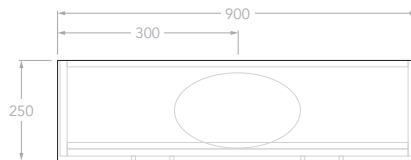

## LUX PETITE - WALL HUNG & FLOOR MOUNT

STANDARD SIZES	400mm Wall Hung	400mm Floor Mount	600mm Wall Hung	600mm Floor Mount	900mm Wall Hung	900mm Floor Mount
Width (mm)	400	400	600	600	900	900
Depth (mm)	250	250	250	250	250	250
Height (mm) - <b>12mm Benchtop</b> (Durasein Only)	432	842	432	842	432	842
Height (mm) - <b>20mm Benchtop</b> (Cherry Pie / Caesarstone Mineral)	440	850	440	850	440	850
Height (mm) - <b>50mm Benchtop</b> (All benchtop options)	470	880	470	880	470	880
Height (mm) - <b>90mm Benchtop</b> (All benchtop options)	510	920	510	920	510	920
Number of Doors	1	1	2	2	2	2
Basin Configurations	Centre	Centre	Centre / Offset	Centre / Offset	Centre / Offset	Centre / Offset

### 600mm Wall Hung

Front View

Top View

Centre

Left

Right

### 900mm Wall Hung

Front View

Top View

Centre

Left

Right