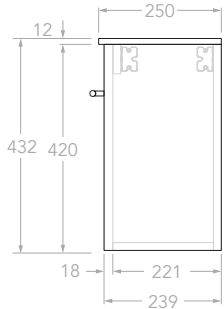

## LUX PETITE - WALL HUNG & FLOOR MOUNT

STANDARD SIZES	400mm Wall Hung	400mm Floor Mount	600mm Wall Hung	600mm Floor Mount	900mm Wall Hung	900mm Floor Mount
Width (mm)	400	400	600	600	900	900
Depth (mm)	250	250	250	250	250	250
Height (mm) - <b>12mm Benchtop</b> (Durasein Only)	432	842	432	842	432	842
Height (mm) - <b>20mm Benchtop</b> (Cherry Pie / Caesarstone Mineral)	440	850	440	850	440	850
Height (mm) - <b>50mm Benchtop</b> (All benchtop options)	470	880	470	880	470	880
Height (mm) - <b>90mm Benchtop</b> (All benchtop options)	510	920	510	920	510	920
Number of Doors	1	1	2	2	2	2
Basin Configurations	Centre	Centre	Centre / Offset	Centre / Offset	Centre / Offset	Centre / Offset

## LUX PETITE - WALL HUNG & FLOOR MOUNT

Below Front View specs are for cabinet details only, refer to page 2 for overall heights and benchtop options.

Side View - With All Benchtop Options

12mm  
(Durasein)

### 600mm Floor Mount

Front View

Top View  
Centre

Left

Right

### 900mm Floor Mount

Front View

Top View

Left

Right