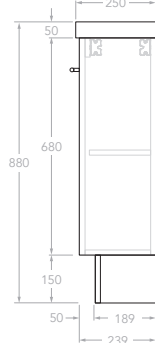

## LUX PETITE - WALL HUNG & FLOOR MOUNT

STANDARD SIZES	400mm Wall Hung	400mm Floor Mount	600mm Wall Hung	600mm Floor Mount	900mm Wall Hung	900mm Floor Mount
Width (mm)	400	400	600	600	900	900
Depth (mm)	250	250	250	250	250	250
Height (mm) - <b>12mm Benchtop</b> (Durasein Only)	432	842	432	842	432	842
Height (mm) - <b>20mm Benchtop</b> (Cherry Pie / Caesarstone Mineral)	440	850	440	850	440	850
Height (mm) - <b>50mm Benchtop</b> (All benchtop options)	470	880	470	880	470	880
Height (mm) - <b>90mm Benchtop</b> (All benchtop options)	510	920	510	920	510	920
Number of Doors	1	1	2	2	2	2
Basin Configurations	Centre	Centre	Centre / Offset	Centre / Offset	Centre / Offset	Centre / Offset

## LUX PETITE - WALL HUNG & FLOOR MOUNT

Below Front View specs are for cabinet details only, refer to page 2 for overall heights and benchtop options.

Side View - With All Benchtop Options

12mm  
(Durasein)

20mm  
(Cherry Pie & Caesarstone Mineral)

50mm  
(All benchtop options)

90mm  
(All benchtop options)

### 600mm Floor Mount

Front View

Top View  
Centre

Left

Right