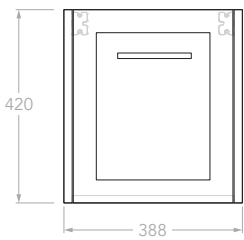

## LUX PETITE - WALL HUNG & FLOOR MOUNT

STANDARD SIZES	400mm Wall Hung	400mm Floor Mount	600mm Wall Hung	600mm Floor Mount	900mm Wall Hung	900mm Floor Mount
Width (mm)	400	400	600	600	900	900
Depth (mm)	250	250	250	250	250	250
Height (mm) - <b>12mm Benchtop</b> (Durasein Only)	432	842	432	842	432	842
Height (mm) - <b>20mm Benchtop</b> (Cherry Pie / Caesarstone Mineral)	440	850	440	850	440	850
Height (mm) - <b>50mm Benchtop</b> (All benchtop options)	470	880	470	880	470	880
Height (mm) - <b>90mm Benchtop</b> (All benchtop options)	510	920	510	920	510	920
Number of Doors	1	1	2	2	2	2
Basin Configurations	Centre	Centre	Centre / Offset	Centre / Offset	Centre / Offset	Centre / Offset

## LUX PETITE - WALL HUNG & FLOOR MOUNT

Below Front View specs are for cabinet details only, refer to page 2 for overall heights and benchtop options.

Side View - With All Benchtop Options

12mm  
(Durasein)

20mm  
(Cherry Pie & Caesarstone Mineral)

50mm  
(All benchtop options)

90mm  
(All benchtop options)

### 400mm Wall Hung

Front View

Top View