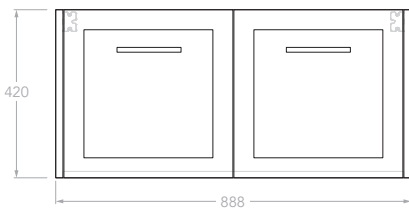

## LUX PETITE - WALL HUNG & FLOOR MOUNT

STANDARD SIZES	400mm Wall Hung	400mm Floor Mount	600mm Wall Hung	600mm Floor Mount	900mm Wall Hung	900mm Floor Mount
Width (mm)	400	400	600	600	900	900
Depth (mm)	250	250	250	250	250	250
Height (mm) - <b>12mm Benchtop</b> (Durasein Only)	432	842	432	842	432	842
Height (mm) - <b>20mm Benchtop</b> (Cherry Pie / Caesarstone Mineral)	440	850	440	850	440	850
Height (mm) - <b>50mm Benchtop</b> (All benchtop options)	470	880	470	880	470	880
Height (mm) - <b>90mm Benchtop</b> (All benchtop options)	510	920	510	920	510	920
Number of Doors	1	1	2	2	2	2
Basin Configurations	Centre	Centre	Centre / Offset	Centre / Offset	Centre / Offset	Centre / Offset

### 900mm Wall Hung

Front View

Top View

Centre

Left

Right