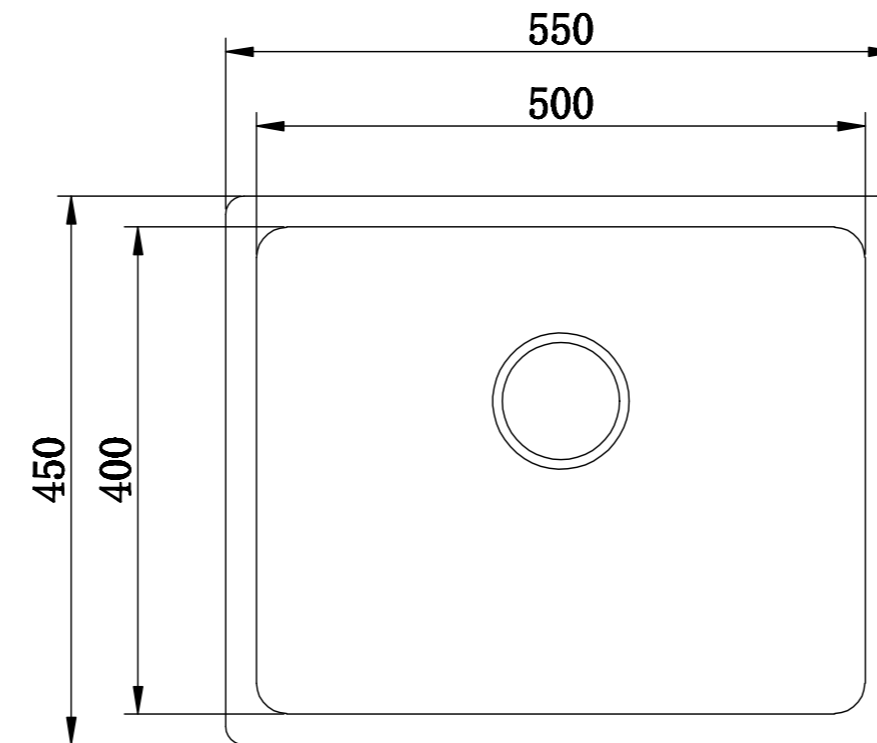

## Memo Hugo Black Granite Sink Undermount Installation

Reece Code: 2402864 Memo Hugo Ext Sgl Bowl Sink Nth G/Black

**Please note that cutout template is provided as a guide only. This cutout template should be checked against actual sink unit to determine correct fit.**