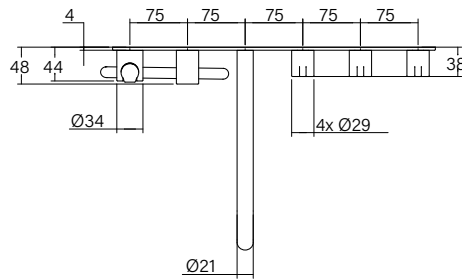

**Faucet Strommen Vara Fin Wall Bath Tap Set with Hand Shower Kit Brushed Graphite (3 Star)
Lead Free
40036**

SPECIFICATIONS

Recommended Use	Domestic; Commercial; Hotel
Colour Finish	Brushed Graphite
Primary Material	DR Brass
Recommended Pressure Range	300 - 500 kPa
Max Continuous Working Temperature (deg C)	65
Min Continuous Working Temperature (deg C)	5
Hot Water Unit Suitability	Storage Tank, Continuous Flow

WARRANTY

Warranty - Domestic Use (Years)	40
Spare Parts & Labour (Years)	10

Please refer to Warranty Page for full Terms and Conditions

Dimensions are nominal measurements only.

CLEANING RECOMMENDATIONS:

We recommend the use of soapy water or approved cleaners. This product should not be cleaned with abrasive materials. Damage caused by any improper treatment is not covered by the product warranty. Refer to Warranty Conditions

Disclaimer: Products in this specification manual must by regulation be installed by licensed and registered trade people. The manufacturer/distributor reserves the right to vary specifications or delete models from their range without prior notification. Dimensions are nominal measurements only. Dimensions and set-outs listed are correct at time of publication however the manufacturer/distributor takes no responsibility for printing errors.

Published 11/02/2026