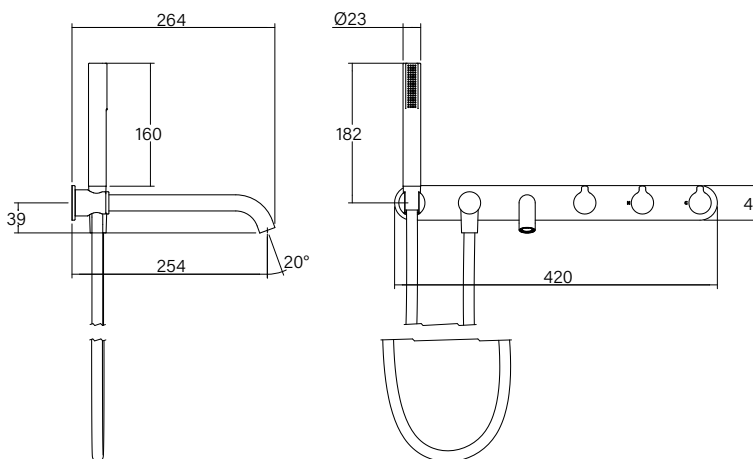

**Faucet Strommen Vara Fin Wall Bath Tap Set with Hand Shower Kit Brushed Graphite (3 Star)
Lead Free
40036**

SPECIFICATIONS

Recommended Use	Domestic; Commercial; Hotel
Colour Finish	Brushed Graphite
Primary Material	DR Brass
Recommended Pressure Range	300 - 500 kPa
Max Continuous Working Temperature (deg C)	65
Min Continuous Working Temperature (deg C)	5
Hot Water Unit Suitability	Storage Tank, Continuous Flow

WARRANTY

Warranty - Domestic Use (Years)	40
Spare Parts & Labour (Years)	10

Please refer to Warranty Page for full Terms and Conditions

Dimensions are nominal measurements only.

CLEANING RECOMMENDATIONS:

We recommend the use of soapy water or approved cleaners. This product should not be cleaned with abrasive materials. Damage caused by any improper treatment is not covered by the product warranty. Refer to Warranty Conditions

Disclaimer: Products in this specification manual must by regulation be installed by licensed and registered trade people. The manufacturer/distributor reserves the right to vary specifications or delete models from their range without prior notification. Dimensions are nominal measurements only. Dimensions and set-outs listed are correct at time of publication however the manufacturer/distributor takes no responsibility for printing errors.

Published 11/02/2026