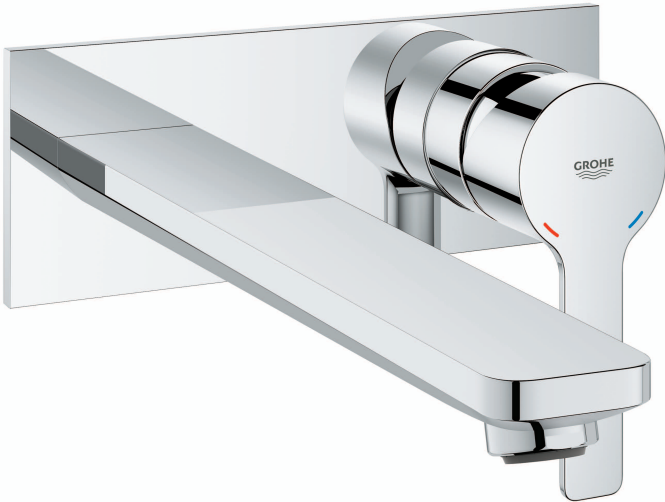

LINEARE NEW
WALL BATH TRIMSET 207MM
MODEL #29171001

Pure Freude
an Wasser

GROHE

Product Specifications

Product Description:

Lineare
Two-Hole Wall Bath Mixer Trimset
L Size

Wall mounted
Without Concealed Body
Concealed Inwall Body for final installation 32635000

GROHE StarLight® chrome finish
GROHE AquaGuide® Adjustable Masseur (Aerator)

Center distance 110 mm
Projection 207 mm

*19 332
32mm

1

2

3

4

5

6

7

MAINTENANCE

LINEARE NEW
 WALL BATH TRIMSET 207MM
 MODEL #29171001

*Pure Freude
 an Wasser*

Pos No	Product Description	Order No	Units per package
1	Lever	46982000	1
2	Cartridge	46374000	1
	Optional accessories		
3	Spanner	19332000	1
4	Cartridge extension	46943000	1