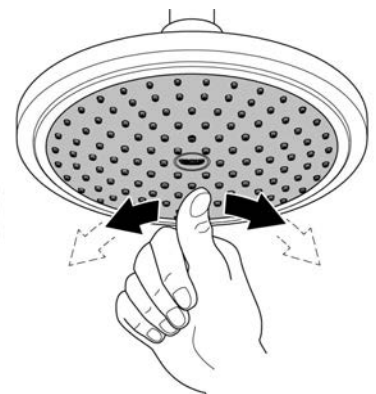

	X

	48 256

*19 332 	32mm
*46 943 	25

48166000

SpeedClean

Pure Freude
an Wasser

GROHE

D