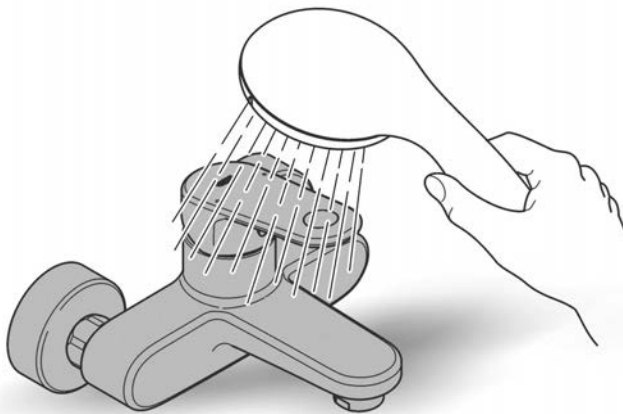

	X

	48 256

*19 332 	32mm
*46 943 	25

48166000

SpeedClean

Pure Freude
an Wasser

GROHE

D