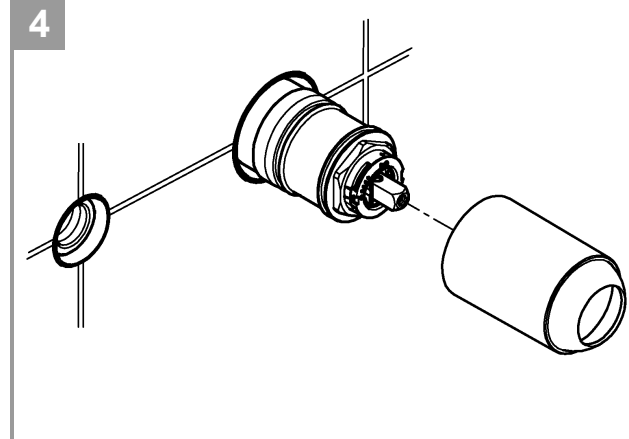

LINEARE NEW
WALL BATH TRIMSET 207MM
MODEL #29171001

Pure Freude
an Wasser

GROHE

Product Specifications

Product Description:

Lineare
Two-Hole Wall Bath Mixer Trimset
L Size

Wall mounted
Without Concealed Body
Concealed Inwall Body for final installation 32635000

GROHE StarLight® chrome finish
GROHE AquaGuide® Adjustable Masseur (Aerator)

Center distance 110 mm
Projection 207 mm

*19 332
32mm

1

2

3

4

5