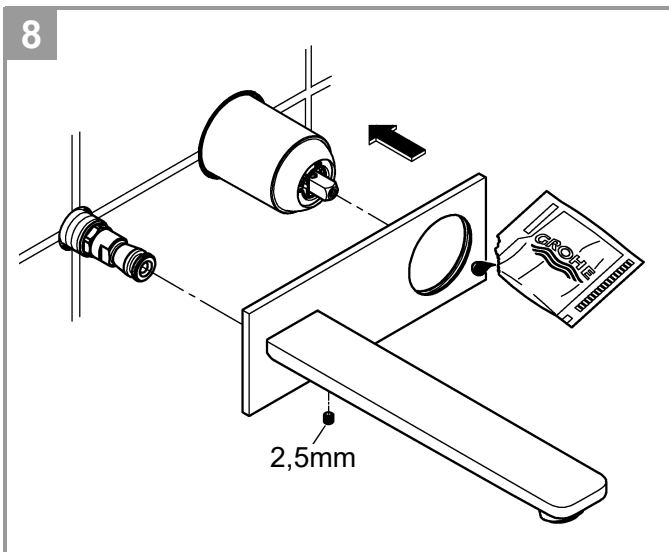

LINEARE NEW
WALL BATH TRIMSET 207MM
MODEL #29171001

Pure Freude
an Wasser

GROHE

Product Specifications

Product Description:

Lineare
Two-Hole Wall Bath Mixer Trimset
L Size

Wall mounted
Without Concealed Body
Concealed Inwall Body for final installation 32635000

GROHE StarLight® chrome finish
GROHE AquaGuide® Adjustable Masseur (Aerator)

Center distance 110 mm
Projection 207 mm

*19 332
32mm

1

2

3

4

5

6

7

MAINTENANCE

LINEARE NEW
 WALL BATH TRIMSET 207MM
 MODEL #29171001

*Pure Freude
 an Wasser*

Pos No	Product Description	Order No	Units per package
1	Lever	46982000	1
2	Cartridge	46374000	1
	Optional accessories		
3	Spanner	19332000	1
4	Cartridge extension	46943000	1