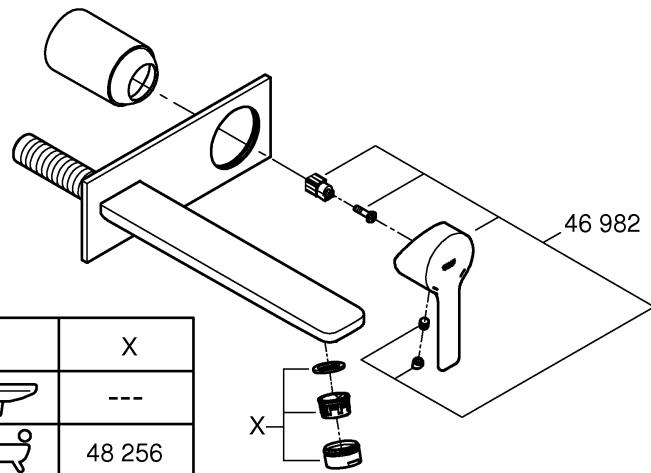

LINEARE NEW
WALL BATH TRIMSET 207MM
MODEL #29171001

Pure Freude
an Wasser

GROHE

Product Specifications

Product Description:

Lineare
Two-Hole Wall Bath Mixer Trimset
L Size

Wall mounted
Without Concealed Body
Concealed Inwall Body for final installation 32635000

GROHE StarLight® chrome finish
GROHE AquaGuide® Adjustable Masseur (Aerator)

Center distance 110 mm
Projection 207 mm

*19 332
32mm

1

2

3

4

5

6

7

MAINTENANCE

LINEARE NEW
 WALL BATH TRIMSET 207MM
 MODEL #29171001

*Pure Freude
 an Wasser*

Pos No	Product Description	Order No	Units per package
1	Lever	46982000	1
2	Cartridge	46374000	1
	Optional accessories		
3	Spanner	19332000	1
4	Cartridge extension	46943000	1