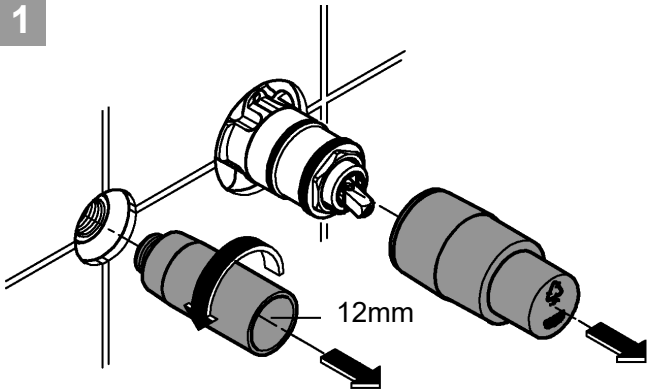

LINEARE NEW
WALL BATH TRIMSET 207MM
MODEL #29171001

Pure Freude
an Wasser

GROHE

Product Specifications

Product Description:

Lineare
Two-Hole Wall Bath Mixer Trimset
L Size

Wall mounted
Without Concealed Body
Concealed Inwall Body for final installation 32635000

GROHE StarLight® chrome finish
GROHE AquaGuide® Adjustable Masseur (Aerator)

Center distance 110 mm
Projection 207 mm

*19 332
32mm

1

2

3

4

5

6

7

MAINTENANCE

LINEARE NEW
 WALL BATH TRIMSET 207MM
 MODEL #29171001

*Pure Freude
 an Wasser*

Pos No	Product Description	Order No	Units per package
1	Lever	46982000	1
2	Cartridge	46374000	1
	Optional accessories		
3	Spanner	19332000	1
4	Cartridge extension	46943000	1