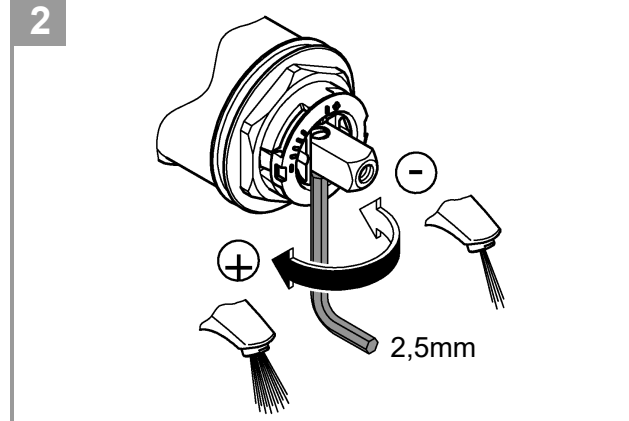

LINEARE NEW
WALL BATH TRIMSET 207MM
MODEL #29171001

Pure Freude
an Wasser

GROHE

Product Specifications

Product Description:

Lineare
Two-Hole Wall Bath Mixer Trimset
L Size

Wall mounted
Without Concealed Body
Concealed Inwall Body for final installation 32635000

GROHE StarLight® chrome finish
GROHE AquaGuide® Adjustable Masseur (Aerator)

Center distance 110 mm
Projection 207 mm

*19 332
32mm

1

2

3

4

5

6

7

MAINTENANCE

LINEARE NEW
 WALL BATH TRIMSET 207MM
 MODEL #29171001

*Pure Freude
 an Wasser*

Pos No	Product Description	Order No	Units per package
1	Lever	46982000	1
2	Cartridge	46374000	1
	Optional accessories		
3	Spanner	19332000	1
4	Cartridge extension	46943000	1