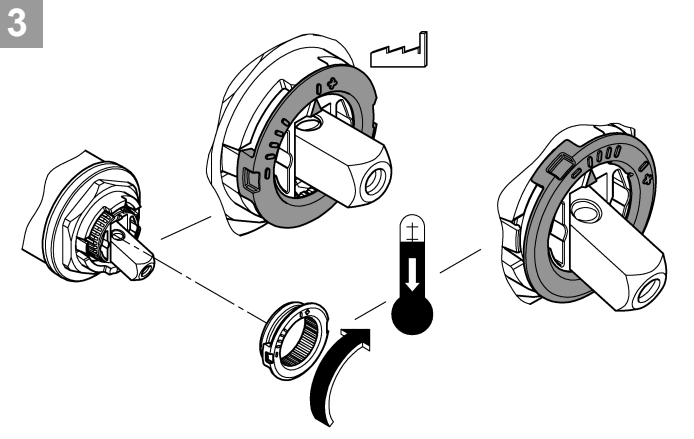

LINEARE NEW
WALL BATH TRIMSET 207MM
MODEL #29171001

Pure Freude
an Wasser

GROHE

Product Specifications

Product Description:

Lineare
Two-Hole Wall Bath Mixer Trimset
L Size

Wall mounted
Without Concealed Body
Concealed Inwall Body for final installation 32635000

GROHE StarLight® chrome finish
GROHE AquaGuide® Adjustable Masseur (Aerator)

Center distance 110 mm
Projection 207 mm

*19 332
32mm

1

2

3

4

5

6

7

MAINTENANCE

LINEARE NEW
 WALL BATH TRIMSET 207MM
 MODEL #29171001

*Pure Freude
 an Wasser*

Pos No	Product Description	Order No	Units per package
1	Lever	46982000	1
2	Cartridge	46374000	1
	Optional accessories		
3	Spanner	19332000	1
4	Cartridge extension	46943000	1