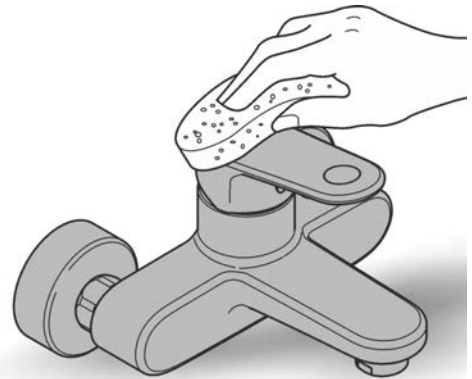

	X

	48 256

*19 332 	32mm
*46 943 	25

48166000

SpeedClean

Pure Freude
an Wasser

GROHE

D