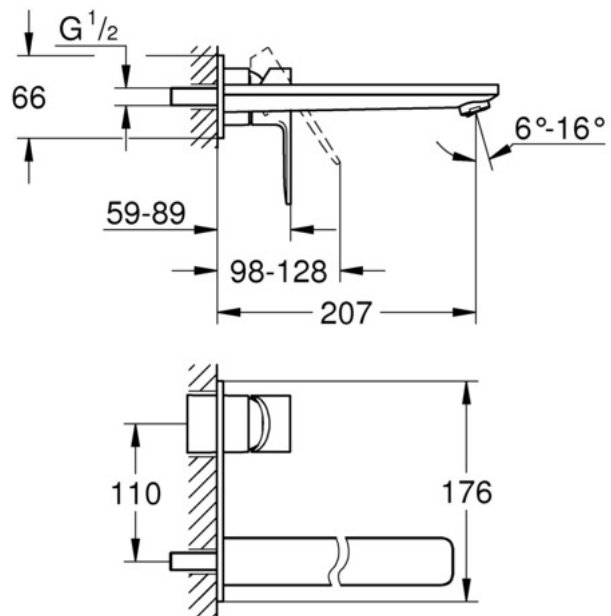

LINEARE NEW
WALL BATH TRIMSET 207MM
MODEL #29171001

Pure Freude
an Wasser

GROHE

Product Specifications

Product Description:

Lineare
Two-Hole Wall Bath Mixer Trimset
L Size

Wall mounted
Without Concealed Body
Concealed Inwall Body for final installation 32635000

GROHE StarLight® chrome finish
GROHE AquaGuide® Adjustable Masseur (Aerator)

Center distance 110 mm
Projection 207 mm

*19 332
32mm

1

2

3

4

5

6

7

MAINTENANCE

LINEARE NEW
 WALL BATH TRIMSET 207MM
 MODEL #29171001

*Pure Freude
 an Wasser*

Pos No	Product Description	Order No	Units per package
1	Lever	46982000	1
2	Cartridge	46374000	1
	Optional accessories		
3	Spanner	19332000	1
4	Cartridge extension	46943000	1

	X

	48 256

*19 332 	32mm
*46 943 	25

48166000

SpeedClean

Pure Freude
an Wasser

GROHE

D