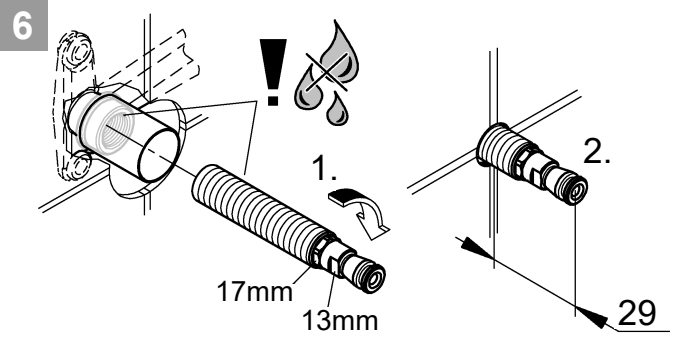

LINEARE NEW
WALL BATH TRIMSET 207MM
MODEL #29171001

Pure Freude
an Wasser

GROHE

Product Specifications

Product Description:

Lineare
Two-Hole Wall Bath Mixer Trimset
L Size

Wall mounted
Without Concealed Body
Concealed Inwall Body for final installation 32635000

GROHE StarLight® chrome finish
GROHE AquaGuide® Adjustable Masseur (Aerator)

Center distance 110 mm
Projection 207 mm

*19 332
32mm

1

2

3

4

5

6

7

MAINTENANCE

LINEARE NEW
 WALL BATH TRIMSET 207MM
 MODEL #29171001

*Pure Freude
 an Wasser*

Pos No	Product Description	Order No	Units per package
1	Lever	46982000	1
2	Cartridge	46374000	1
	Optional accessories		
3	Spanner	19332000	1
4	Cartridge extension	46943000	1