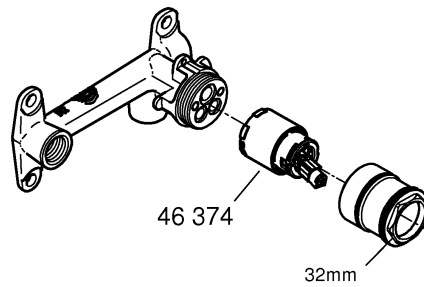

LINEARE NEW
WALL BATH TRIMSET 207MM
MODEL #29171001

Pure Freude
an Wasser

GROHE

Product Specifications

Product Description:

Lineare
Two-Hole Wall Bath Mixer Trimset
L Size

Wall mounted
Without Concealed Body
Concealed Inwall Body for final installation 32635000

GROHE StarLight® chrome finish
GROHE AquaGuide® Adjustable Masseur (Aerator)

Center distance 110 mm
Projection 207 mm

*19 332
32mm

1

2

3

4

5

6

7

MAINTENANCE

LINEARE NEW
 WALL BATH TRIMSET 207MM
 MODEL #29171001

*Pure Freude
 an Wasser*

Pos No	Product Description	Order No	Units per package
1	Lever	46982000	1
2	Cartridge	46374000	1
	Optional accessories		
3	Spanner	19332000	1
4	Cartridge extension	46943000	1