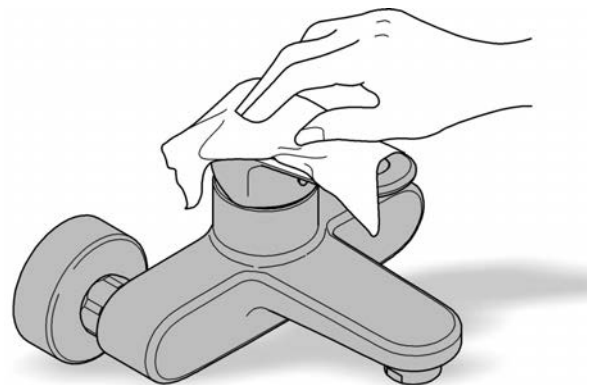

	X

	48 256

*19 332 	32mm
*46 943 	25

48166000

SpeedClean

Pure Freude
an Wasser

GROHE

D