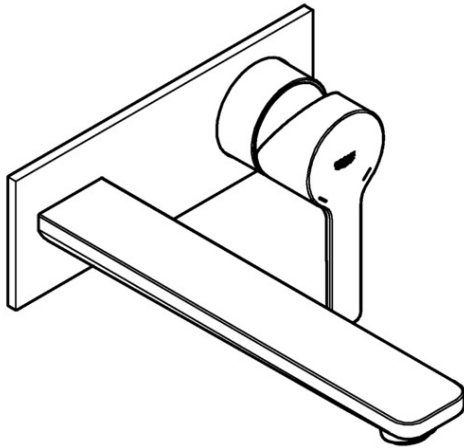

LINEARE NEW
WALL BATH TRIMSET 207MM
MODEL #29171001

Pure Freude
an Wasser

GROHE

Product Specifications

Product Description:

Lineare
Two-Hole Wall Bath Mixer Trimset
L Size

Wall mounted
Without Concealed Body
Concealed Inwall Body for final installation 32635000

GROHE StarLight® chrome finish
GROHE AquaGuide® Adjustable Masseur (Aerator)

Center distance 110 mm
Projection 207 mm

*19 332
32mm

1

2

3

4

5

6

7

MAINTENANCE

LINEARE NEW
 WALL BATH TRIMSET 207MM
 MODEL #29171001

*Pure Freude
 an Wasser*

Pos No	Product Description	Order No	Units per package
1	Lever	46982000	1
2	Cartridge	46374000	1
	Optional accessories		
3	Spanner	19332000	1
4	Cartridge extension	46943000	1

	X

	48 256

*19 332 	32mm
*46 943 	25

48166000

SpeedClean

Pure Freude
an Wasser

GROHE

D