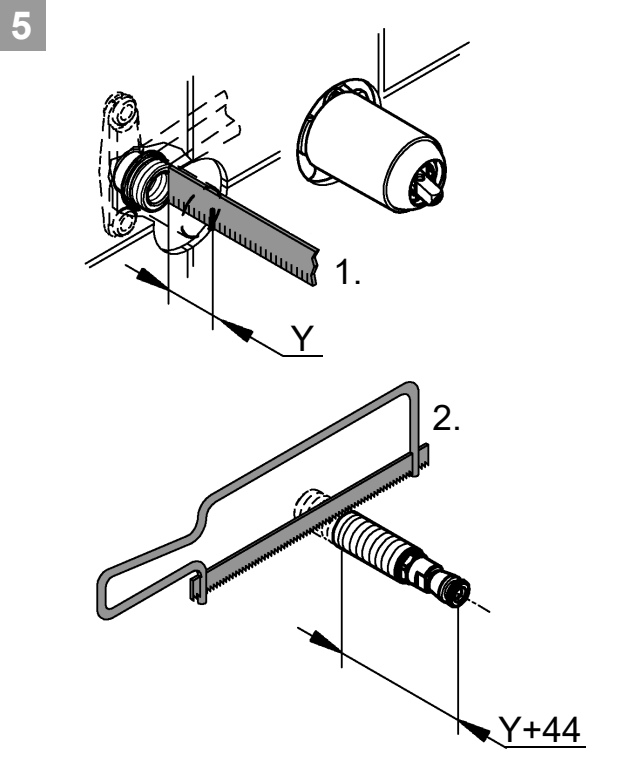

LINEARE NEW
WALL BATH TRIMSET 207MM
MODEL #29171001

Pure Freude
an Wasser

GROHE

Product Specifications

Product Description:

Lineare
Two-Hole Wall Bath Mixer Trimset
L Size

Wall mounted
Without Concealed Body
Concealed Inwall Body for final installation 32635000

GROHE StarLight® chrome finish
GROHE AquaGuide® Adjustable Masseur (Aerator)

Center distance 110 mm
Projection 207 mm

*19 332
32mm

1

2

3

4

5

6

7

MAINTENANCE

LINEARE NEW
 WALL BATH TRIMSET 207MM
 MODEL #29171001

*Pure Freude
 an Wasser*

Pos No	Product Description	Order No	Units per package
1	Lever	46982000	1
2	Cartridge	46374000	1
	Optional accessories		
3	Spanner	19332000	1
4	Cartridge extension	46943000	1