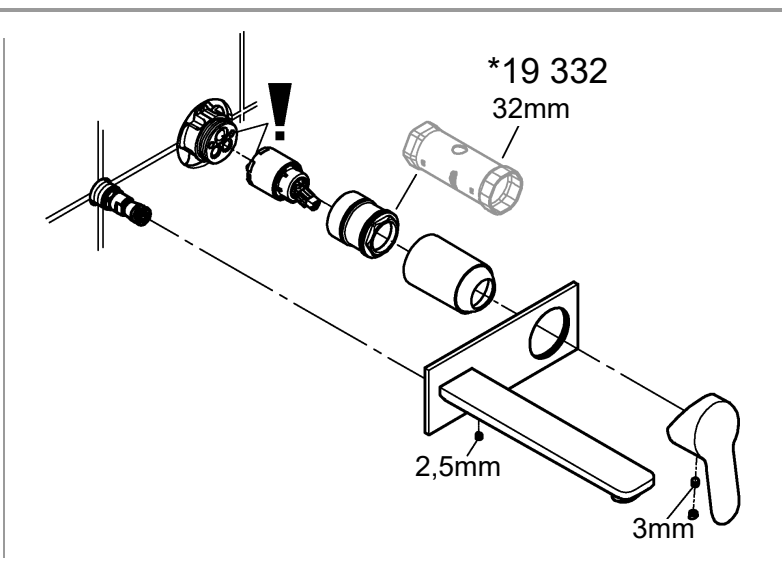

LINEARE NEW
WALL BATH TRIMSET 207MM
MODEL #29171001

Pure Freude
an Wasser

GROHE

Product Specifications

Product Description:

Lineare
Two-Hole Wall Bath Mixer Trimset
L Size

Wall mounted
Without Concealed Body
Concealed Inwall Body for final installation 32635000

GROHE StarLight® chrome finish
GROHE AquaGuide® Adjustable Masseur (Aerator)

Center distance 110 mm
Projection 207 mm

*19 332
32mm

1

2

3

4

5

6

7

MAINTENANCE

LINEARE NEW
 WALL BATH TRIMSET 207MM
 MODEL #29171001

*Pure Freude
 an Wasser*

Pos No	Product Description	Order No	Units per package
1	Lever	46982000	1
2	Cartridge	46374000	1
	Optional accessories		
3	Spanner	19332000	1
4	Cartridge extension	46943000	1

	X

	48 256

*19 332 	32mm
*46 943 	25

48166000

SpeedClean

Pure Freude
an Wasser

GROHE

D