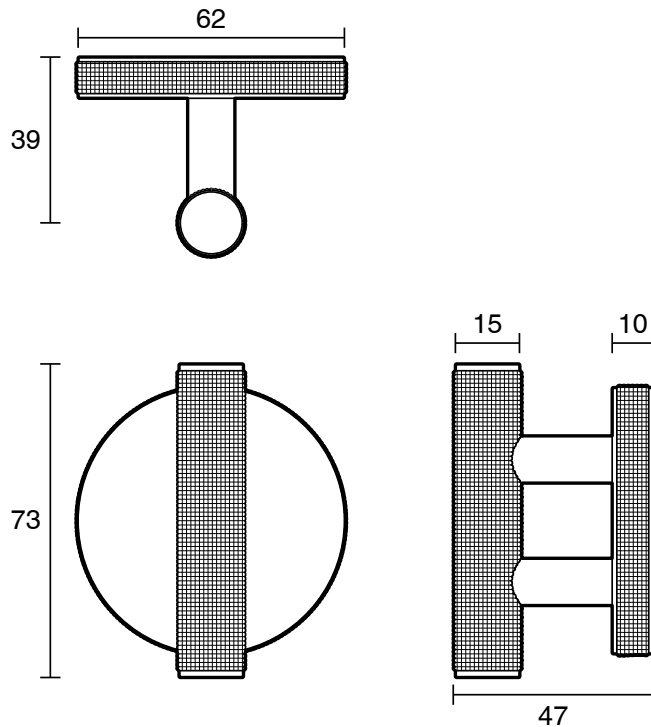

Milli Marq Edit Robe Hook Brushed Gold

21897

SPECIFICATIONS	
Recommended Use	Domestic;Commercial;Hotel
Colour Finish	Brushed Gold
Primary Material	Brass
WARRANTY	
Replacement Only - Domestic Use (Years)	15
Parts Replacement Only (Years)	1
<i>Please refer to Warranty Page for full Terms and Conditions</i>	

Disclaimer: Products in this specification manual must by regulation be installed by licensed and registered trade people. The manufacturer/distributor reserves the right to vary specifications or delete models from their range without prior notification. Dimensions are nominal measurements only. Dimensions and set-outs listed are correct at time of publication however the manufacturer/distributor takes no responsibility for printing errors.