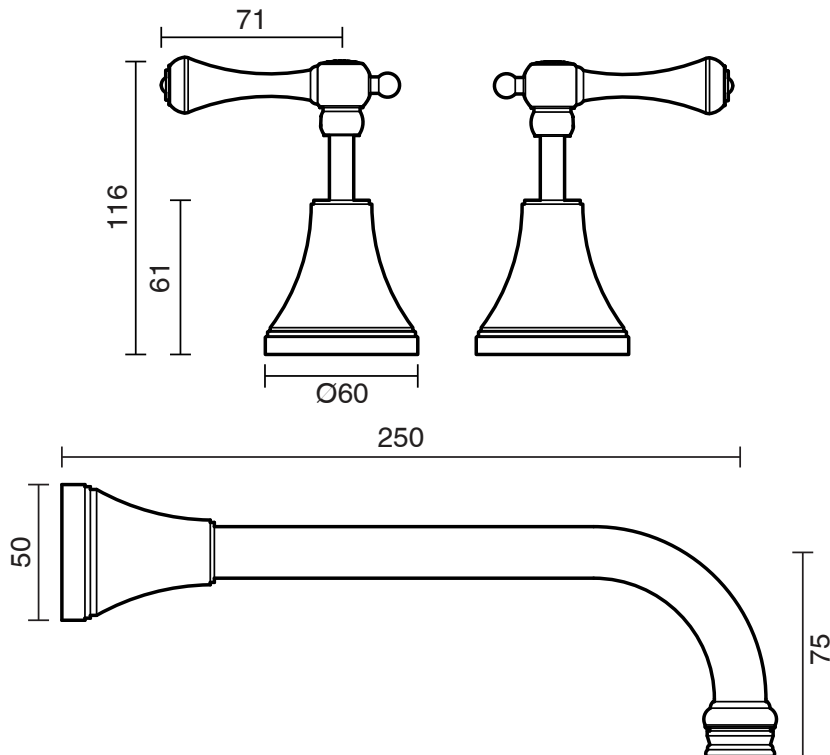

KADO

Kado Era Wall Basin Set 250mm Lever Handle Brass Gold (5 Star)

9508843

| SPECIFICATIONS | |
|--|------------------------------|
| Recommended Use | Domestic, Hotel & Commercial |
| Colour | Brass Gold |
| Finish | Polished |
| Material | DR Brass |
| Recommended Pressure Range | 150 - 500 kPa |
| Maximum Continuous Working Temperature | 80 deg C |
| Suitable for Storage Tank Hot Water | Yes |
| Suitable for Continuous Flow Hot Water | Yes |
| Suitable for Gravity Feed Hot Water | No |
| WARRANTY | |
| Warranty - Domestic Use | 10 Years |
| Spare Parts & Labour | 12 Months |
| <i>Please refer to Warranty Page for full Terms and Conditions</i> | |