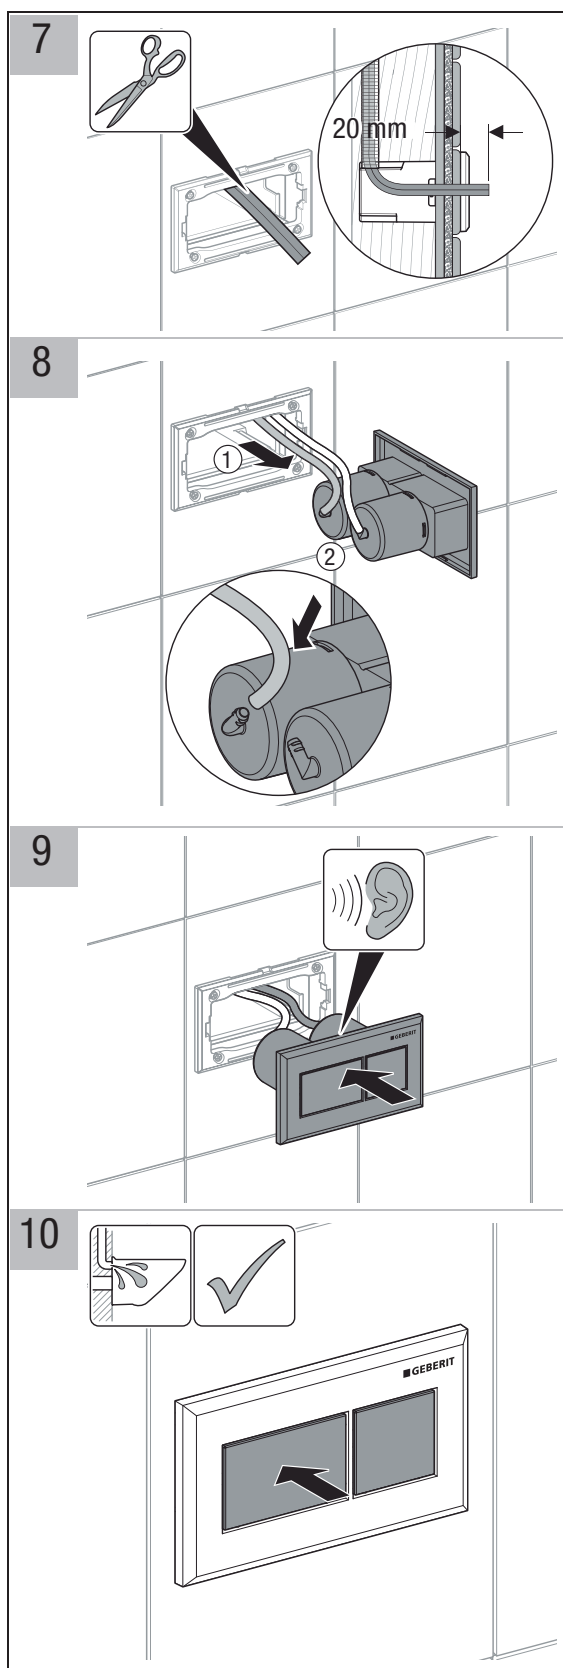

■ GEBERIT SIGMA75 PNEUMATIC CONCEALED CISTERN (BTW)

INSTALLATION INSTRUCTIONS