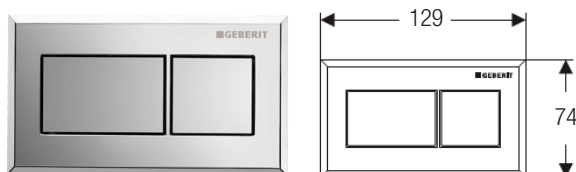

BUTTON OPTIONS

Sigma Pneumatic D/F Satin 9504020
Sigma Pneumatic D/F Chrome 9504021

Remote buttons

Product code: 9504010

Note: Cistern cannot be serviced through button. Service access is required.

For wall hung pan, use chair bracket 1800906

Tech Page Version 1 – January 2013

■ GEBERIT

reece™