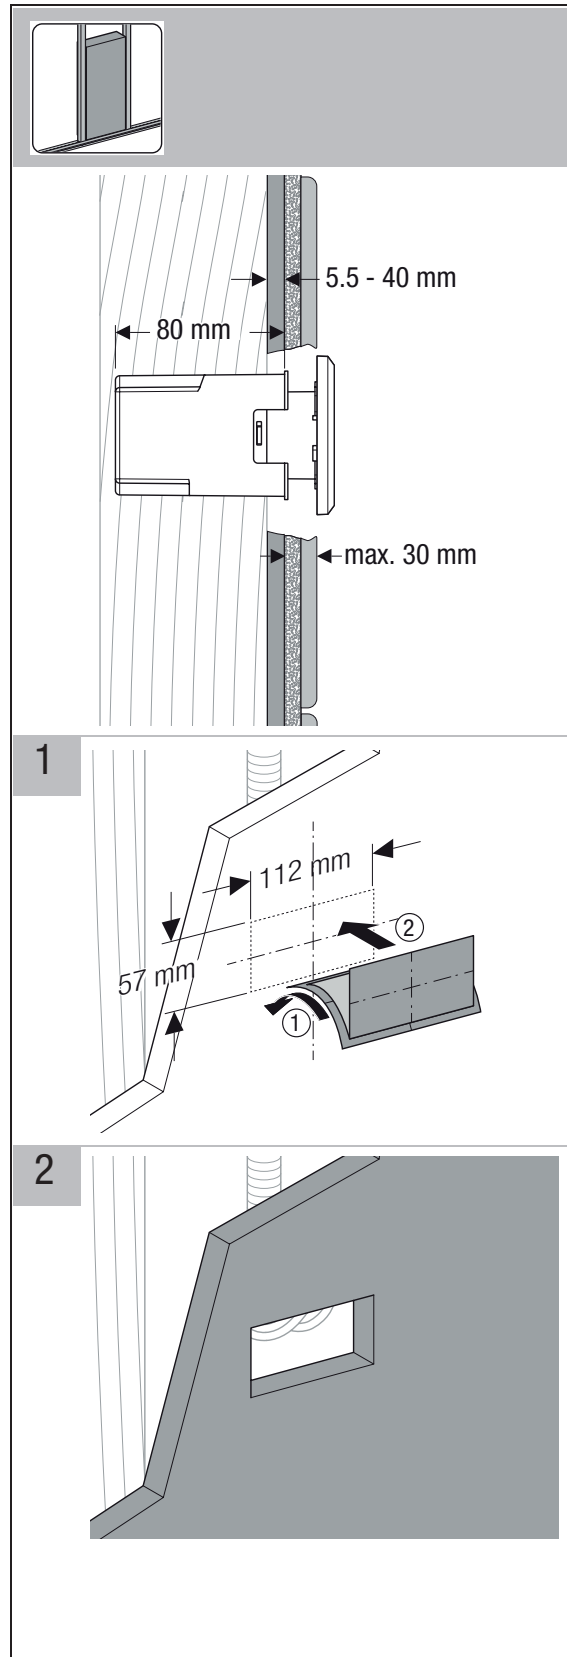

■ GEBERIT SIGMA75 PNEUMATIC CONCEALED CISTERN (BTW)

INSTALLATION INSTRUCTIONS

Plumbers, please ensure a copy of the installation instructions is left with the end user for future reference