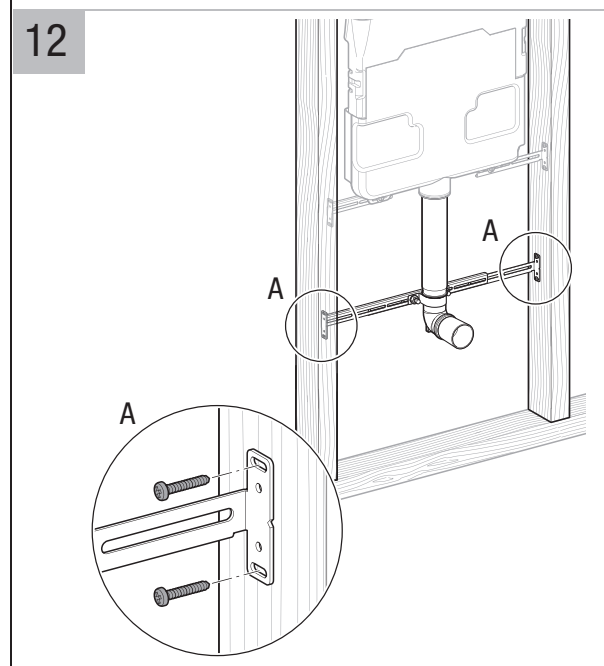

■ GEBERIT

SIGMA75 PNEUMATIC CONCEALED CISTERN (BTW)

INSTALLATION INSTRUCTIONS

Plumbers, please ensure a copy of the installation instructions is left with the end user for future reference