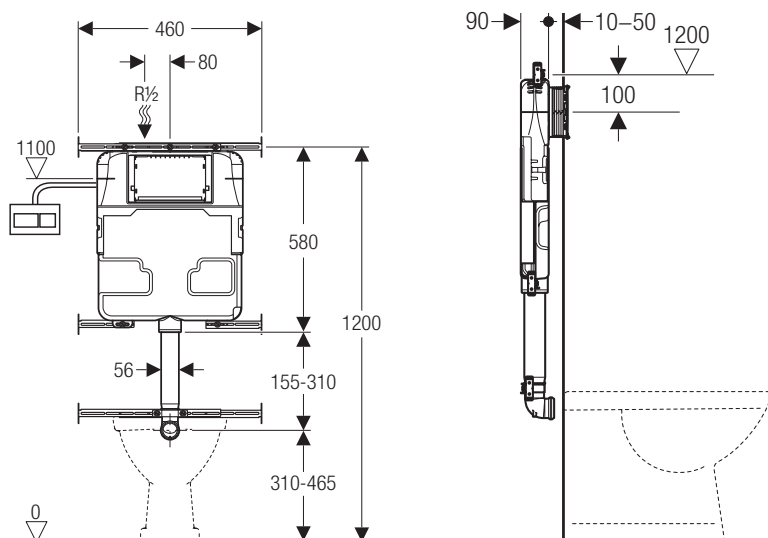

■ GEBERIT

SIGMA75 PNEUMATIC CONCEALED CISTERN (BTW)

FEATURES

15 year warranty	On the tank
One Piece tank	High density, impact resistant blow moulded tank
25 year spare parts availability guarantee	Serviceable for the life of your bathroom
Swiss know how	130 year experience in every cistern
Recommended use	Domestic or Commercial

SPECIFICATIONS

Installation type	In-Duct, In-Ceiling
WELS rating	4 Star
Pan type	BTW S or P Trap. Suits all major brands
Flush volume	4.5/3L adjustable to 6/3L
Standards	Watermark – AS1172.2
Operating Pressure	100-1000Kpa
Operation	Pneumatic – Remote