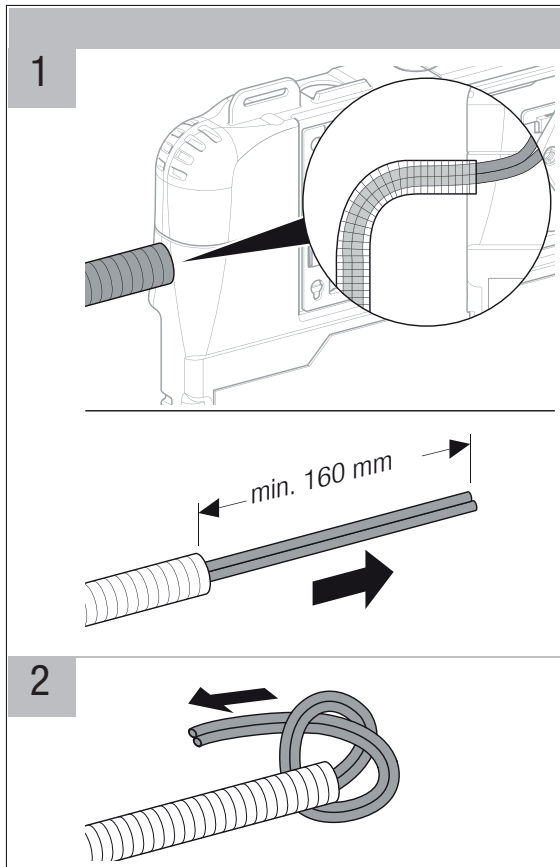

■ GEBERIT SIGMA75 PNEUMATIC CONCEALED CISTERN (BTW)

INSTALLATION INSTRUCTIONS

Plumbers, please ensure a copy of the installation instructions is left with the end user for future reference