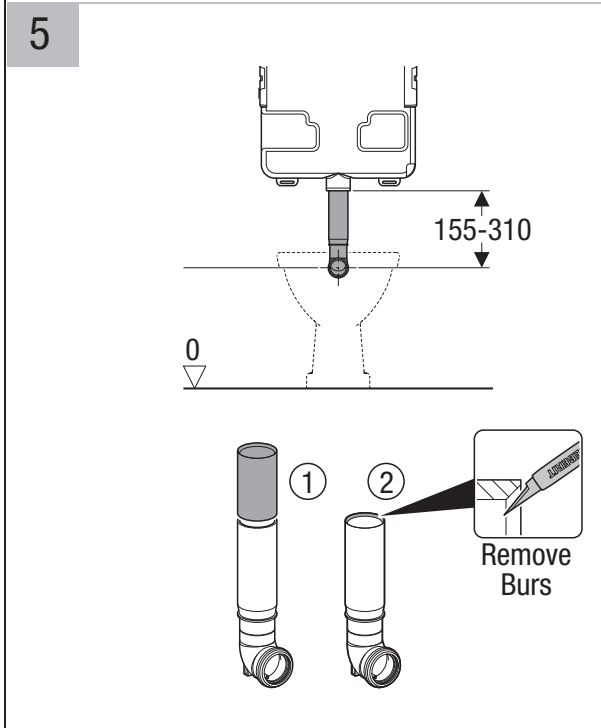

■ GEBERIT SIGMA75 PNEUMATIC CONCEALED CISTERN (BTW)

INSTALLATION INSTRUCTIONS