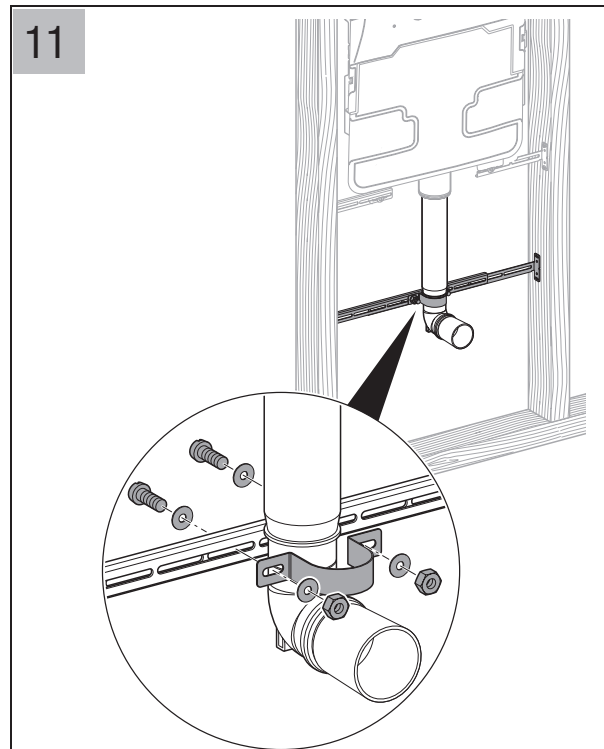

■ GEBERIT

SIGMA75 PNEUMATIC CONCEALED CISTERN (BTW)

INSTALLATION INSTRUCTIONS

Plumbers, please ensure a copy of the installation instructions is left with the end user for future reference