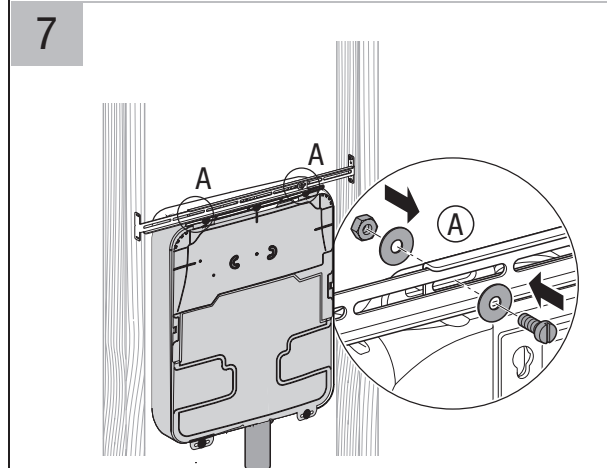

■ GEBERIT SIGMA75 PNEUMATIC CONCEALED CISTERN (BTW)

INSTALLATION INSTRUCTIONS