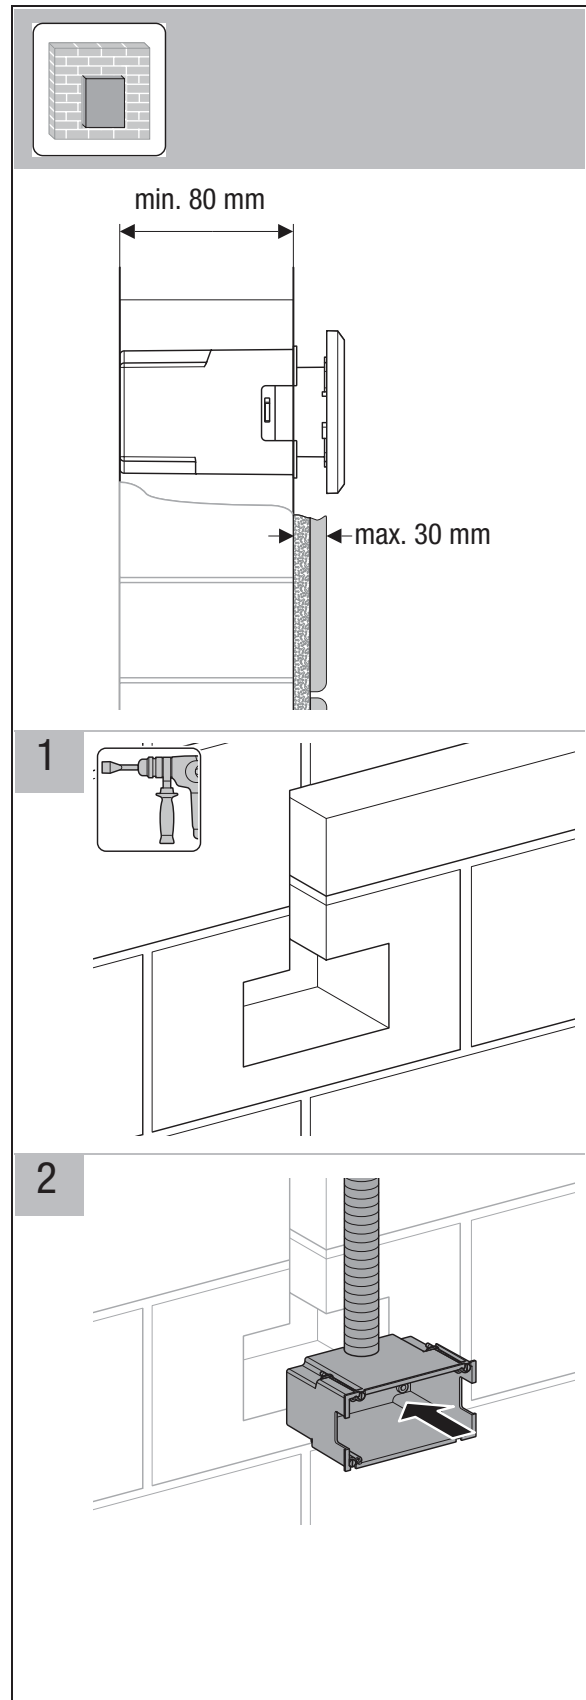

■ GEBERIT SIGMA75 PNEUMATIC CONCEALED CISTERN (BTW)

INSTALLATION INSTRUCTIONS

Plumbers, please ensure a copy of the installation instructions is left with the end user for future reference