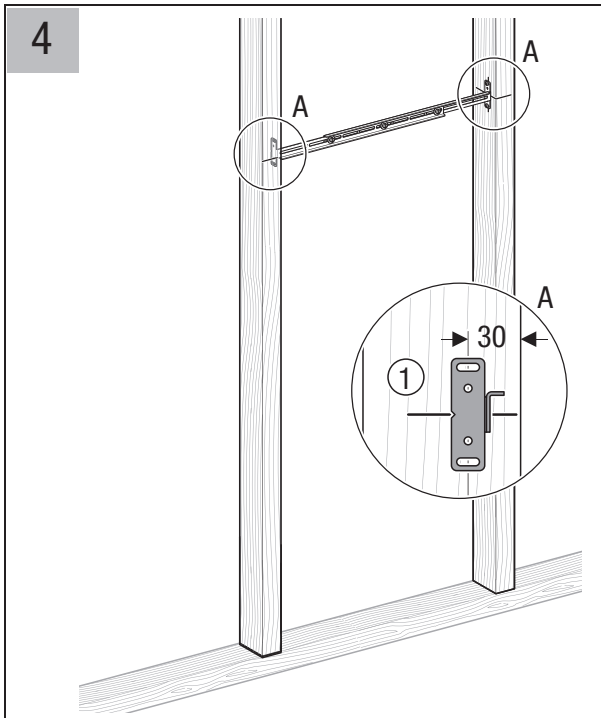

■ GEBERIT SIGMA75 PNEUMATIC CONCEALED CISTERN (BTW)

INSTALLATION INSTRUCTIONS