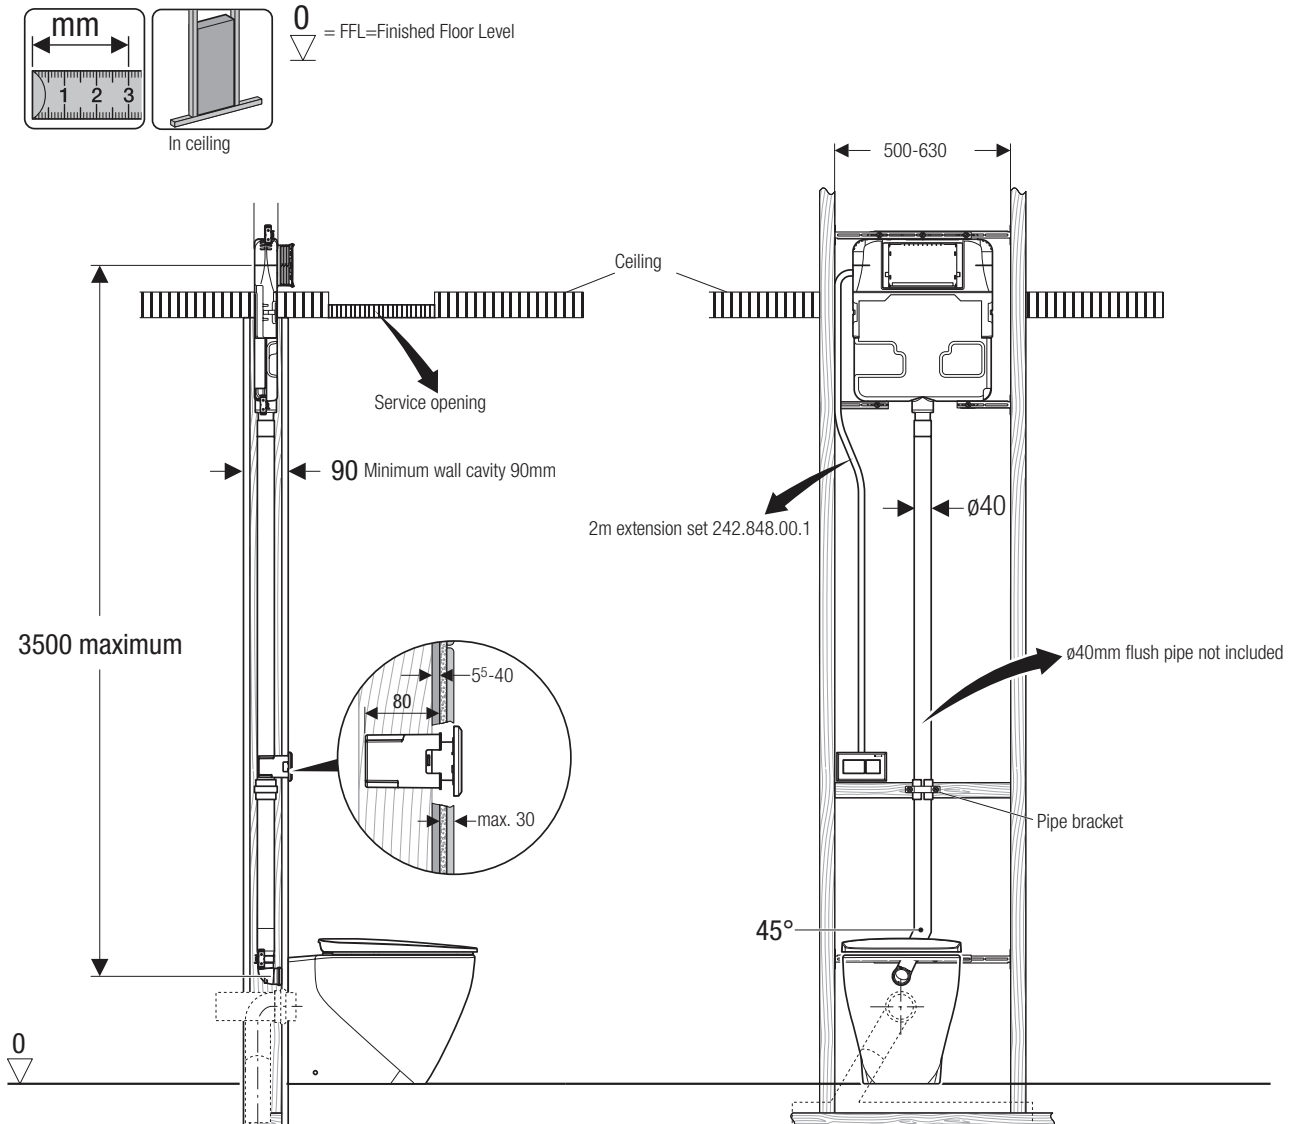

■ GEBERIT SIGMA75 PNEUMATIC CONCEALED CISTERN (BTW)

INSTALLATION INSTRUCTIONS

Plumbers, please ensure a copy of the installation instructions is left with the end user for future reference