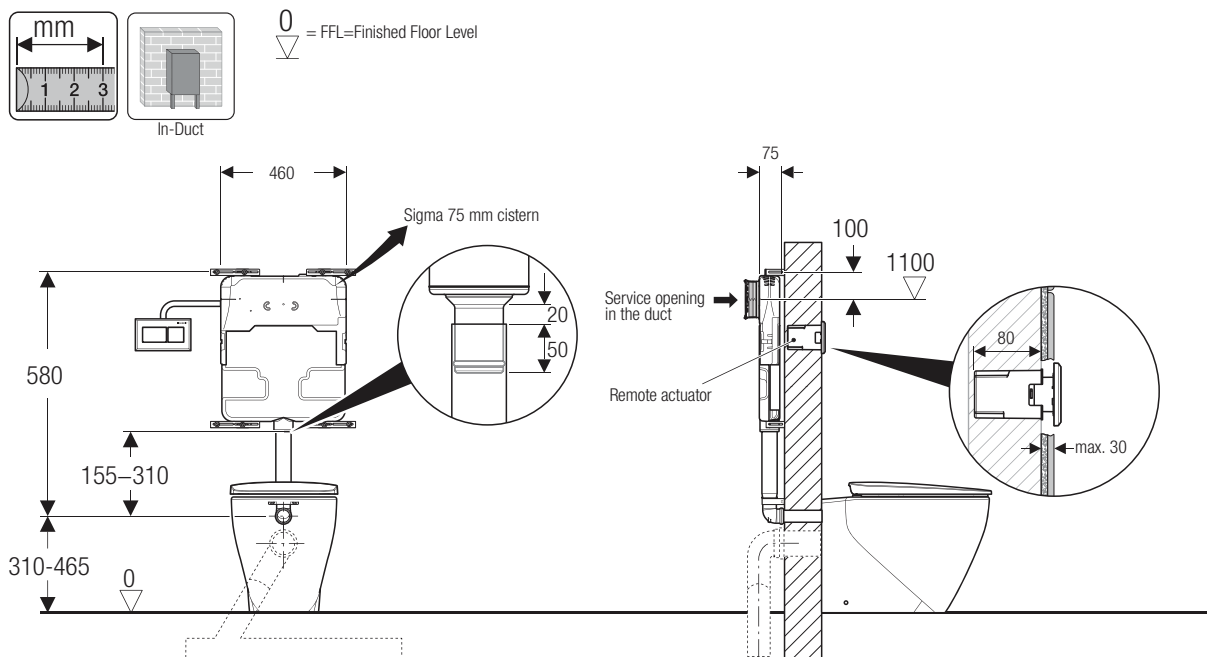

■ GEBERIT SIGMA75 PNEUMATIC CONCEALED CISTERN (BTW)

INSTALLATION INSTRUCTIONS

Plumbers, please ensure a copy of the installation instructions is left with the end user for future reference