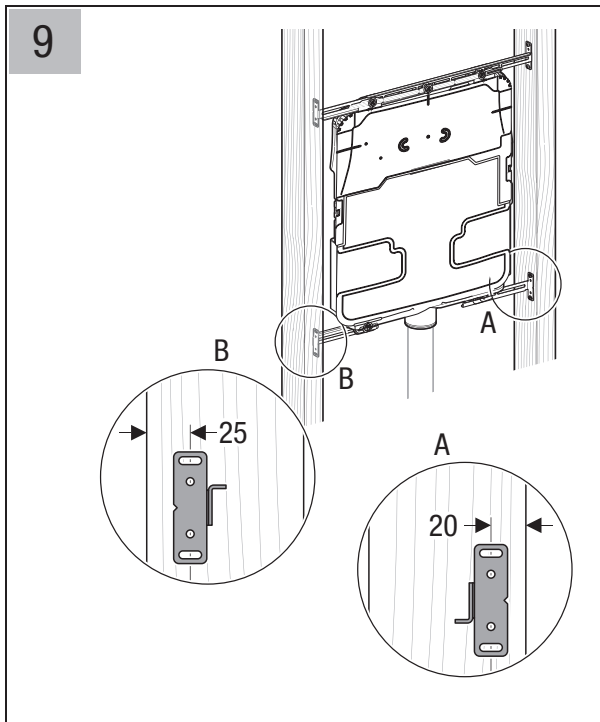

■ GEBERIT

SIGMA75 PNEUMATIC CONCEALED CISTERN (BTW)

INSTALLATION INSTRUCTIONS

Plumbers, please ensure a copy of the installation instructions is left with the end user for future reference