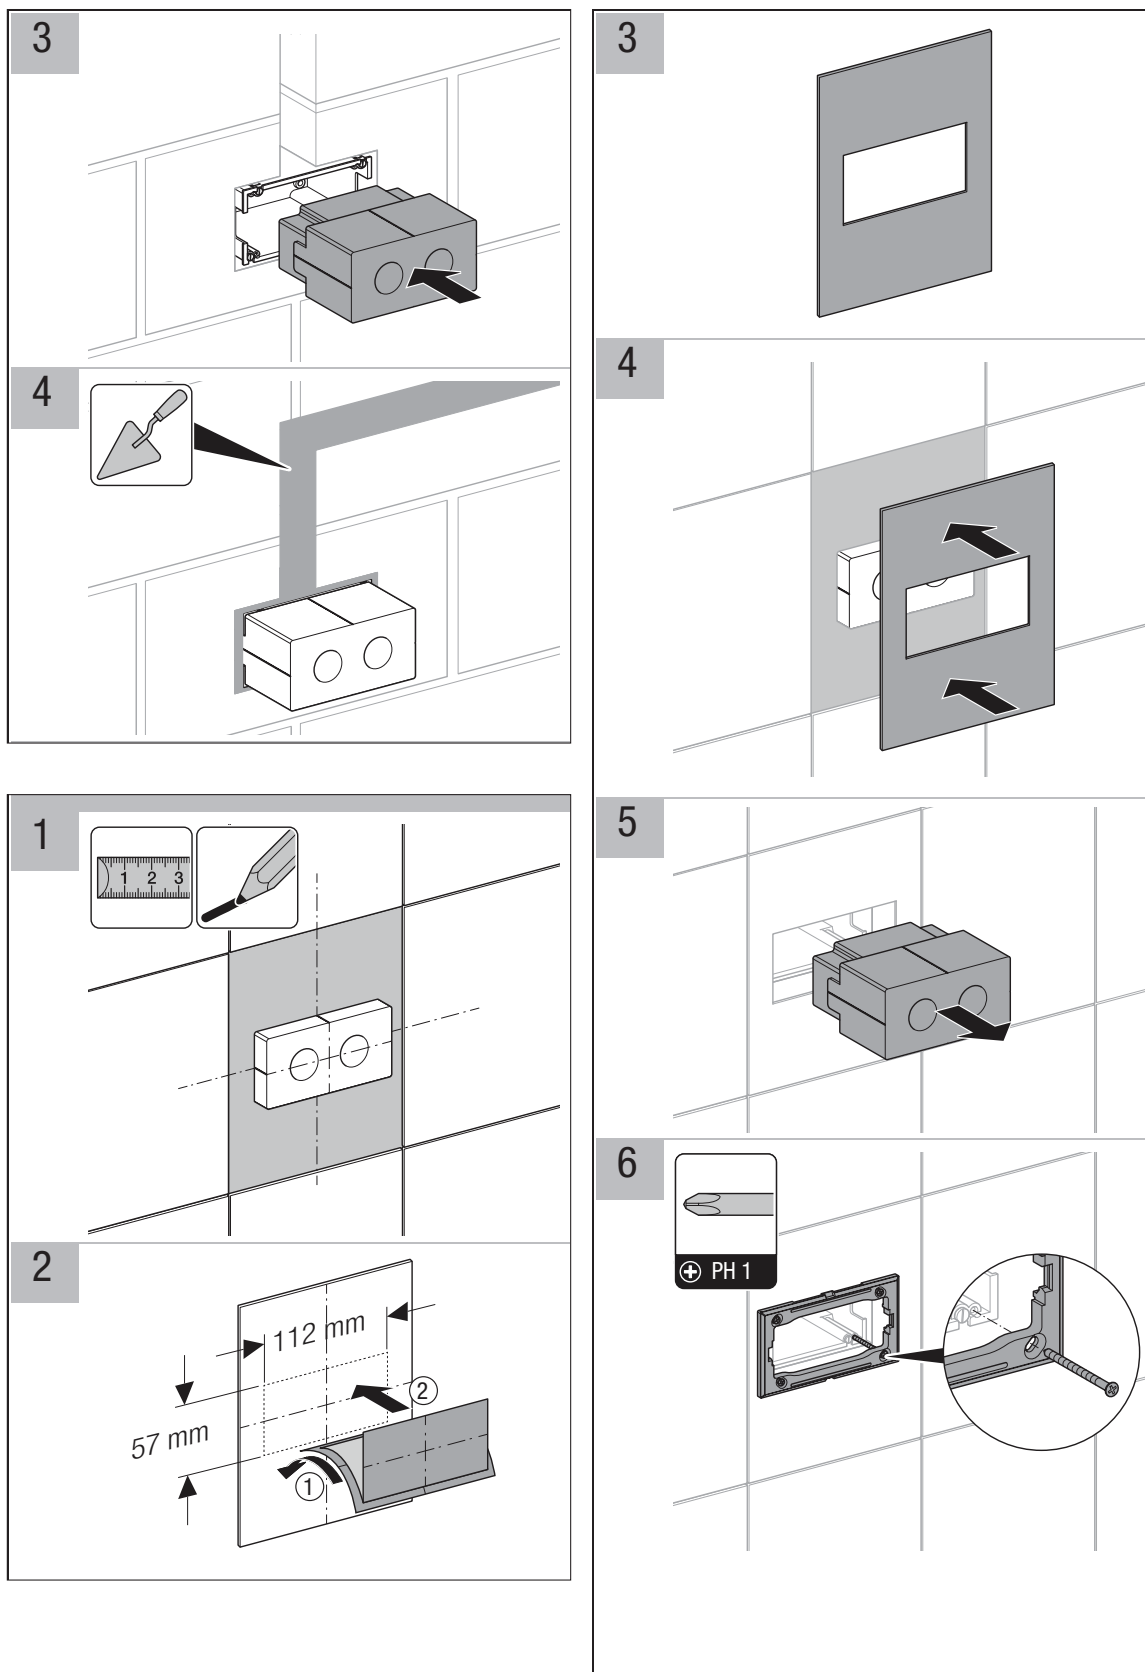

■ GEBERIT SIGMA75 PNEUMATIC CONCEALED CISTERN (BTW)

INSTALLATION INSTRUCTIONS

Plumbers, please ensure a copy of the installation instructions is left with the end user for future reference