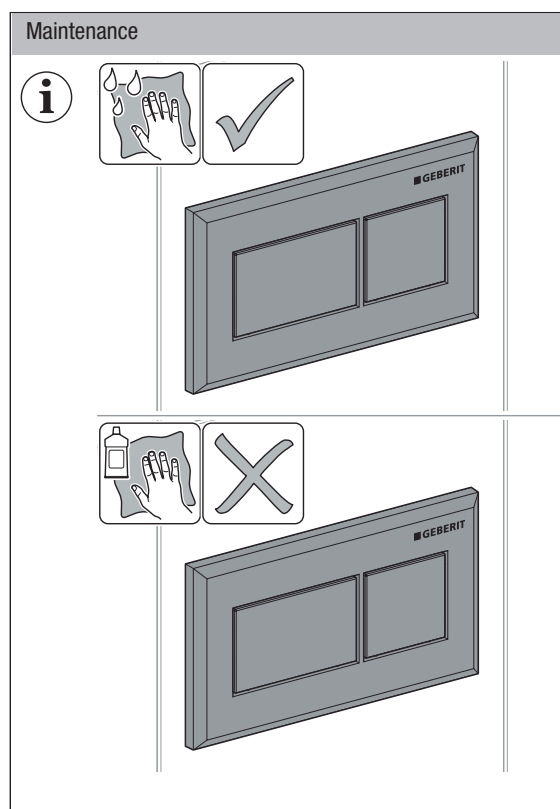

Plumbers, please ensure a copy of the installation instructions is left with the end user for future reference

■ GEBERIT SIGMA75 PNEUMATIC CONCEALED CISTERN (BTW)

INSTALLATION INSTRUCTIONS

Plumbers, please ensure a copy of the installation instructions is left with the end user for future reference

■ GEBERIT SIGMA75 PNEUMATIC CONCEALED CISTERN (BTW)

INSTALLATION INSTRUCTIONS

Plumbers, please ensure a copy of the installation instructions is left with the end user for future reference

■ GEBERIT SIGMA75 PNEUMATIC CONCEALED CISTERN (BTW)

INSTALLATION INSTRUCTIONS

■ GEBERIT SIGMA75 PNEUMATIC CONCEALED CISTERN (BTW)

INSTALLATION INSTRUCTIONS

Plumbers, please ensure a copy of the installation instructions is left with the end user for future reference