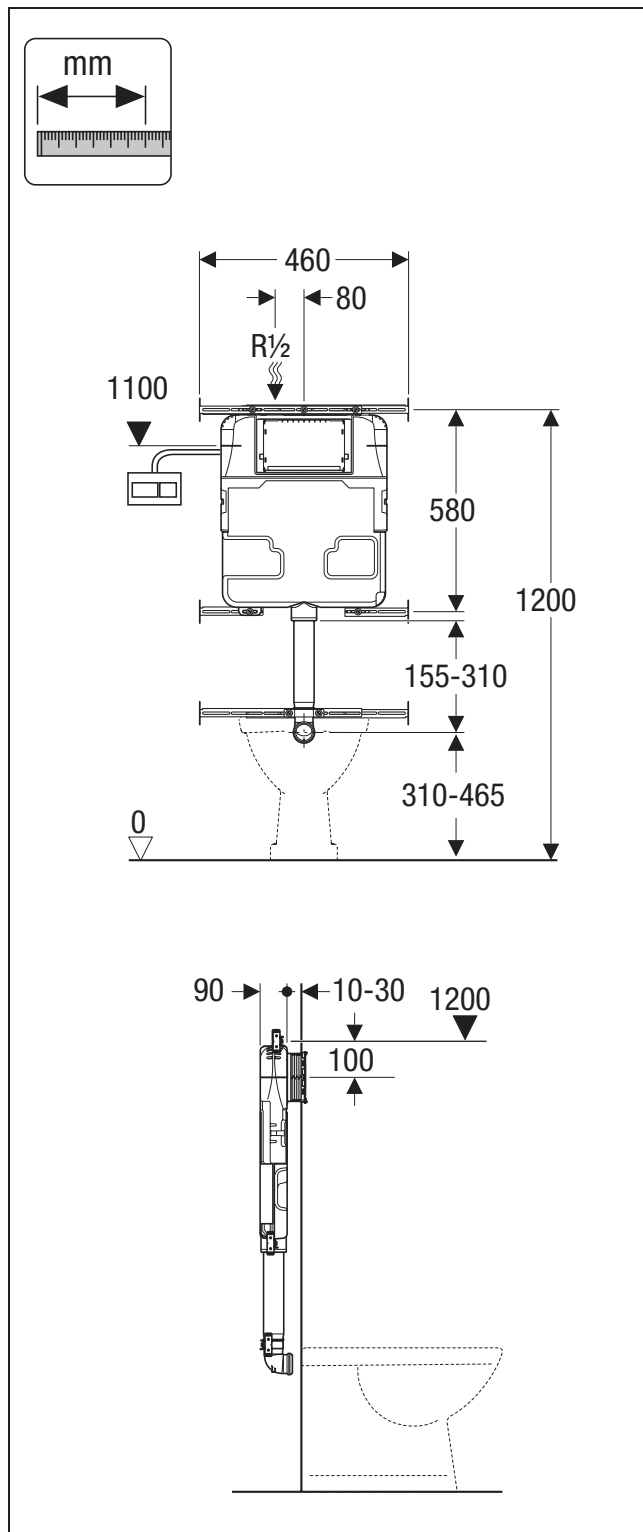

■ GEBERIT

SIGMA75 PNEUMATIC CONCEALED CISTERN (BTW)

INSTALLATION INSTRUCTIONS

Plumbers, please ensure a copy of the installation instructions is left with the end user for future reference