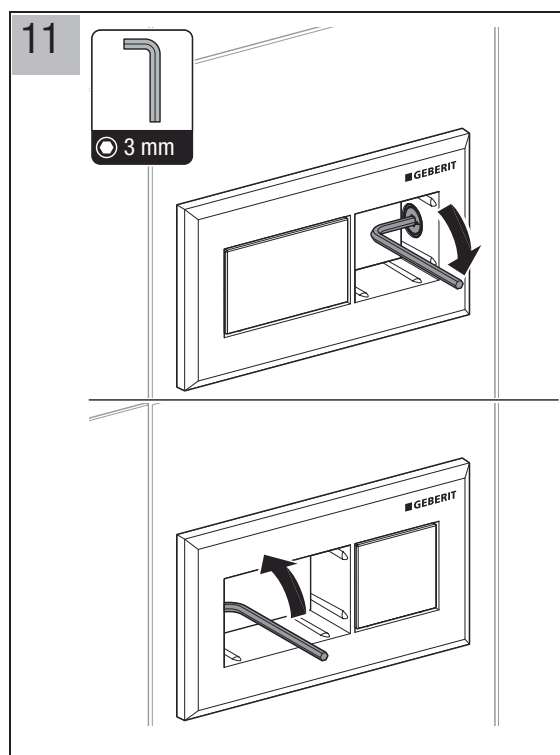

■ GEBERIT SIGMA75 PNEUMATIC CONCEALED CISTERN (BTW)

INSTALLATION INSTRUCTIONS