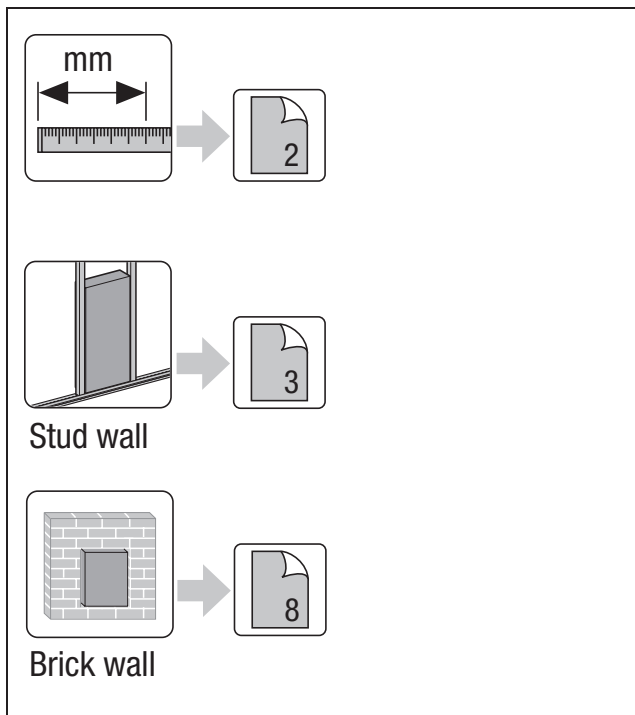

Tech Page Version 1 – January 2013

■ GEBERIT

reece™

■ GEBERIT

SIGMA75 PNEUMATIC CONCEALED CISTERN (BTW)

INSTALLATION INSTRUCTIONS

Plumbers, please ensure a copy of the installation instructions is left with the end user for future reference

■ GEBERIT SIGMA75 PNEUMATIC CONCEALED CISTERN (BTW)

INSTALLATION INSTRUCTIONS

Plumbers, please ensure a copy of the installation instructions is left with the end user for future reference

■ GEBERIT
SIGMA75 PNEUMATIC
CONCEALED CISTERN (BTW)