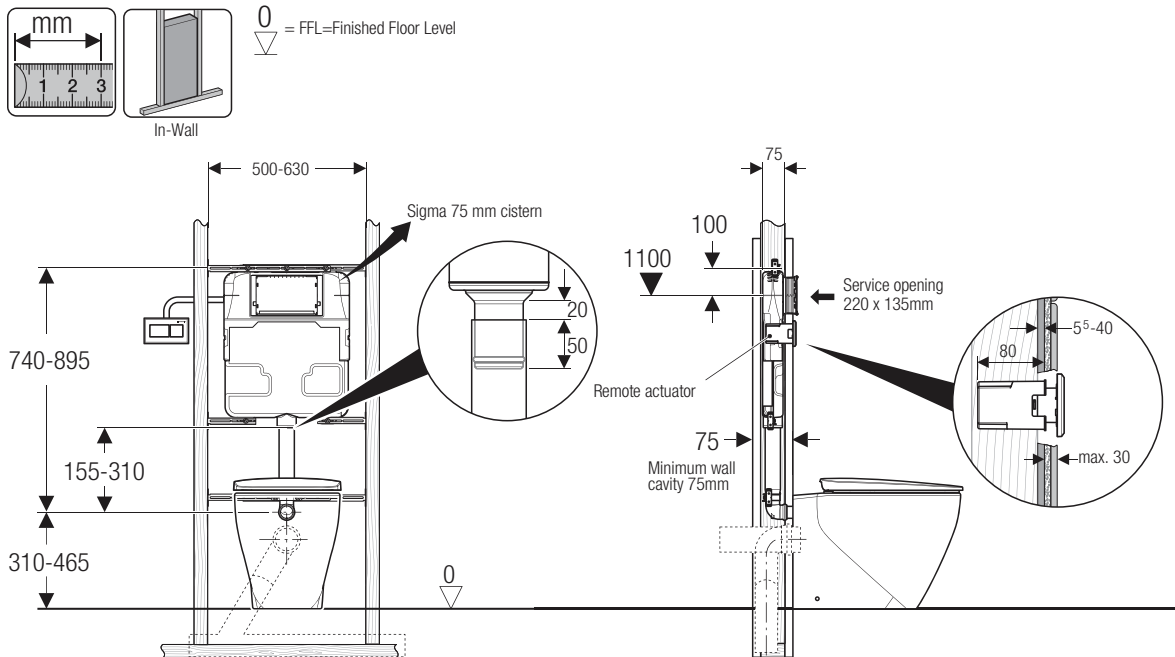

■ GEBERIT SIGMA75 PNEUMATIC CONCEALED CISTERN (BTW)

INSTALLATION INSTRUCTIONS

Plumbers, please ensure a copy of the installation instructions is left with the end user for future reference