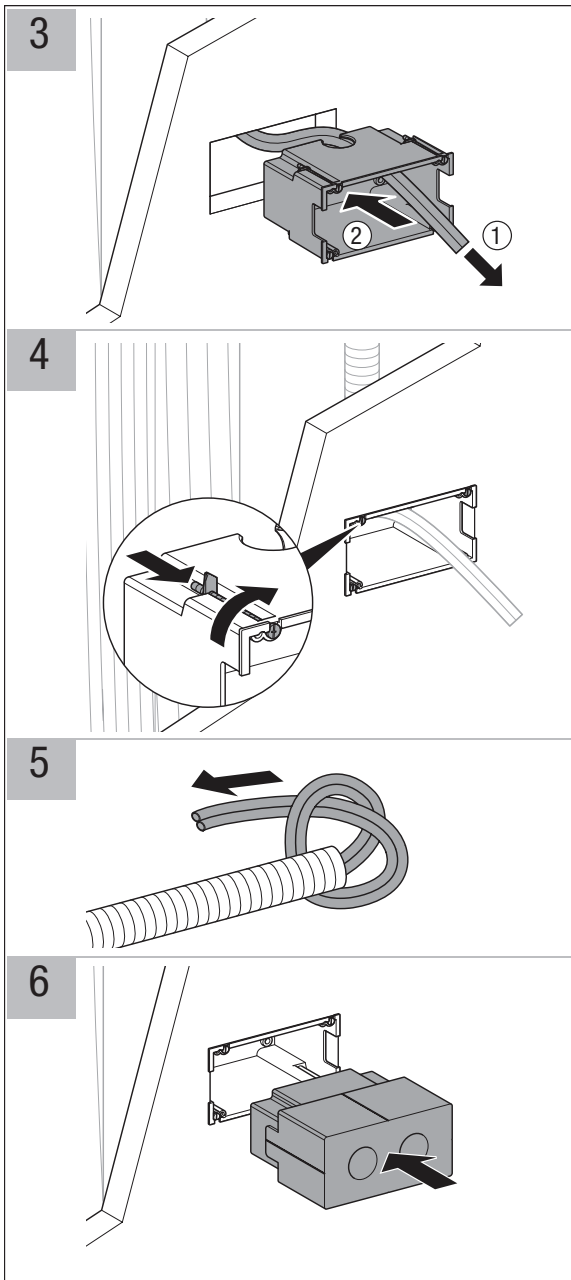

■ GEBERIT SIGMA75 PNEUMATIC CONCEALED CISTERN (BTW)

INSTALLATION INSTRUCTIONS

Plumbers, please ensure a copy of the installation instructions is left with the end user for future reference