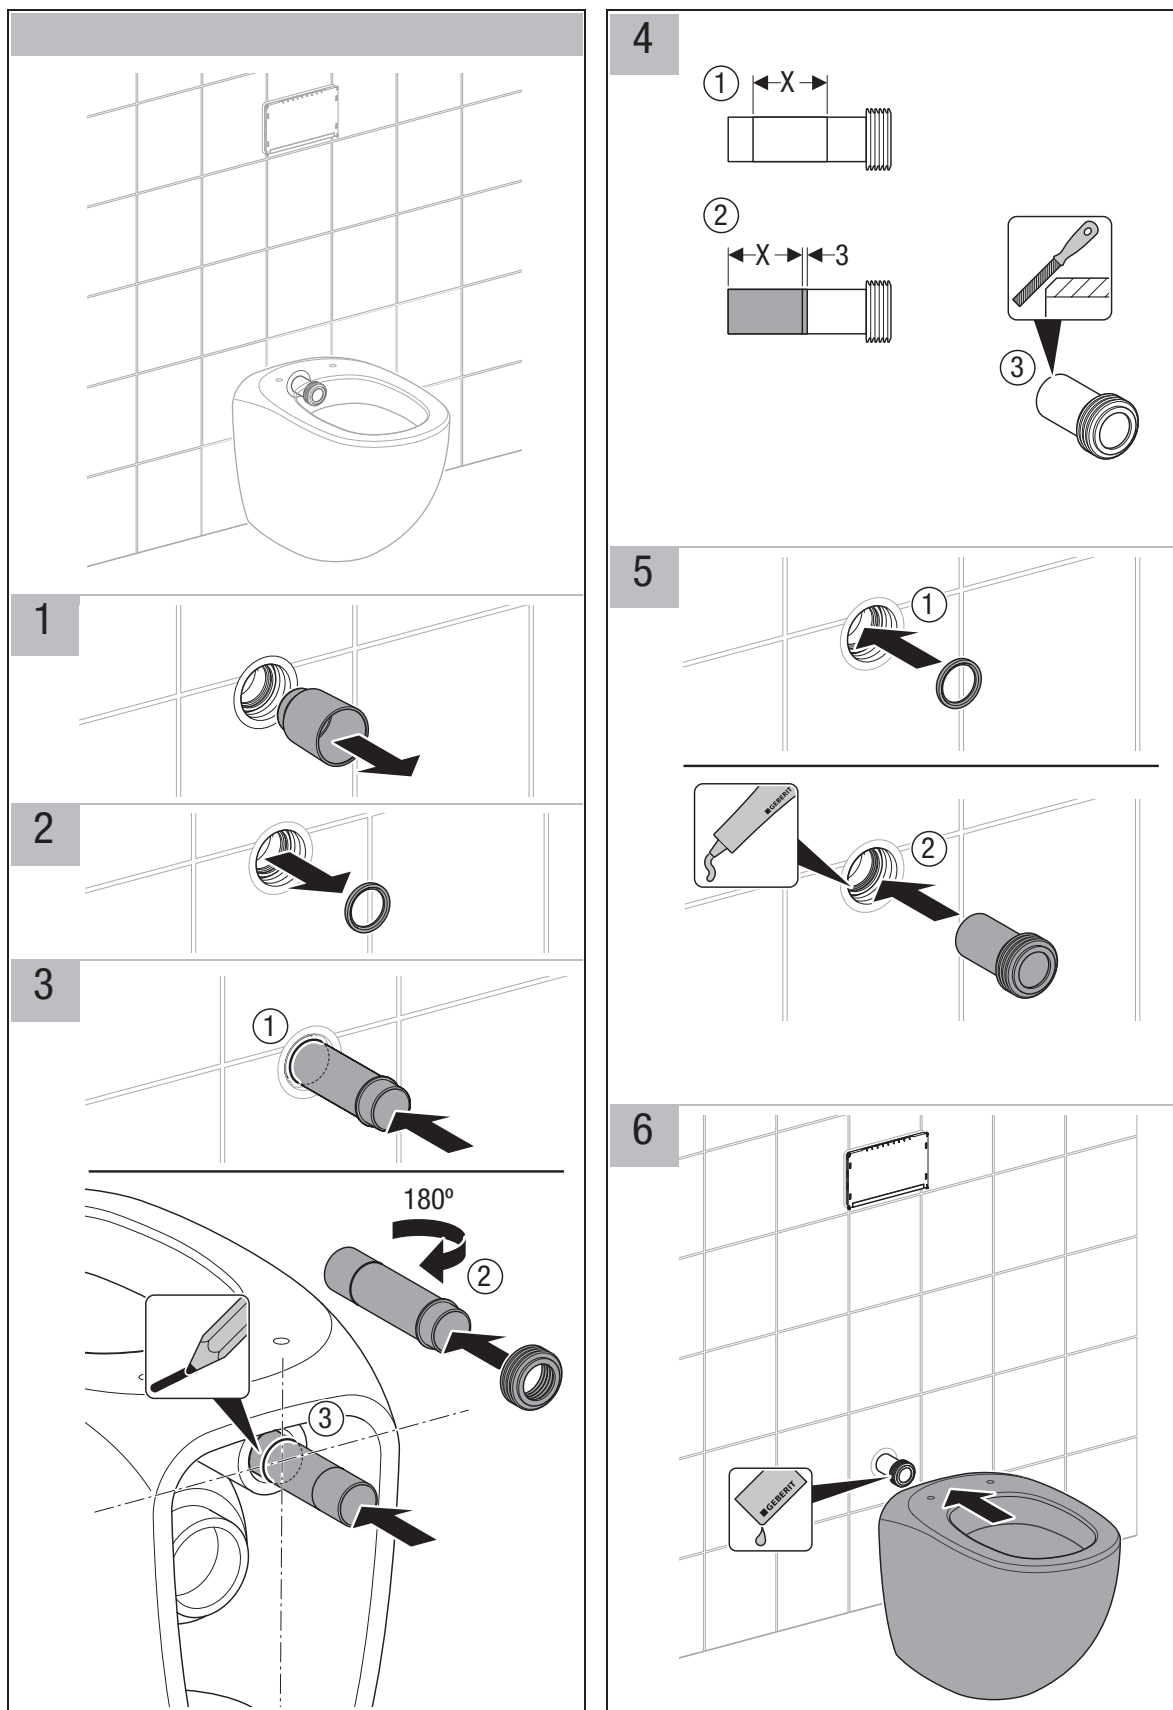

■ GEBERIT SIGMA75 PNEUMATIC CONCEALED CISTERN (BTW)

INSTALLATION INSTRUCTIONS

Plumbers, please ensure a copy of the installation instructions is left with the end user for future reference