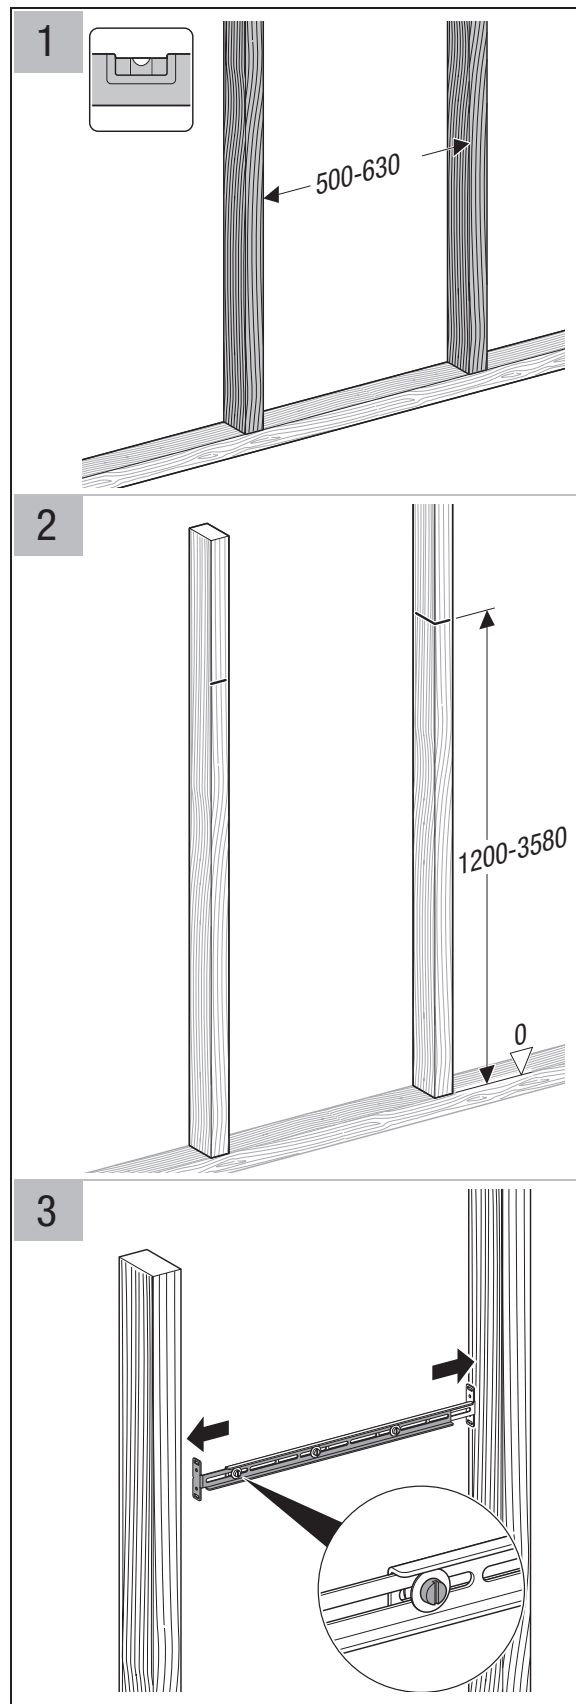

■ GEBERIT
SIGMA75 PNEUMATIC
CONCEALED CISTERN (BTW)

INSTALLATION INSTRUCTIONS

Plumbers, please ensure a copy of the installation instructions is left with the end user for future reference