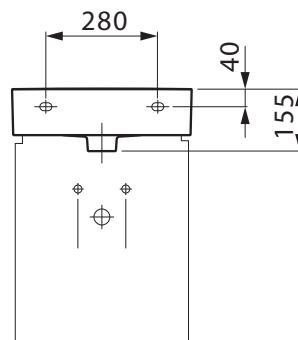

Laufen Val Wall Basin with Fixing Bolts with Overflow 1 Taphole 450mm White

SPECIFICATIONS

Recommended Use	Domestic, Hotel & Commercial
Material	Saphirkeramic
Colour	White
Bowl Capacity	7.5 Litres
Weight	10.0kg
Fixing	Fixing Bolts (included) Waterproof Flexible Sealant (not included)
Taphole Configuration	1 Centre Taphole
Overflow Configuration	Overflow
Waste Size	Suits 32x40mm Overflow Waste
Plug & Waste	Sold Separately
Tapware	Sold Separately

WARRANTY

Warranty - Domestic Use	15 Years
Spare Parts & Labour	12 Months

Please refer to Warranty Page for full Terms and Conditions

Dimensions are nominal measurements only.

Disclaimer: Products in this specification manual must by regulation be installed by licensed and registered trade people. The manufacturer/distributor reserves the right to vary specifications or delete models from their range without prior notification. Dimensions are nominal measurements only. Dimensions and set-outs listed are correct at time of publication however the manufacturer/distributor takes no responsibility for printing errors.

Published 16/01/2018

To see the complete Laufen range go to
www.reece.com.au/bathrooms