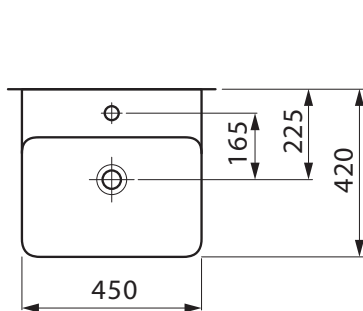

Laufen Val Wall Basin with Fixing Bolts with Overflow 1 Taphole 450mm White

SPECIFICATIONS

Recommended Use	Domestic, Hotel & Commercial
Material	Saphirkeramic
Colour	White
Bowl Capacity	7.5 Litres
Weight	10.0kg
Fixing	Fixing Bolts (included) Waterproof Flexible Sealant (not included)
Taphole Configuration	1 Centre Taphole
Overflow Configuration	Overflow
Waste Size	Suits 32x40mm Overflow Waste
Plug & Waste	Sold Separately
Tapware	Sold Separately

WARRANTY

Warranty - Domestic Use	15 Years
Spare Parts & Labour	12 Months

Please refer to Warranty Page for full Terms and Conditions

Dimensions are nominal measurements only.

Disclaimer: Products in this specification manual must by regulation be installed by licensed and registered trade people. The manufacturer/distributor reserves the right to vary specifications or delete models from their range without prior notification. Dimensions are nominal measurements only. Dimensions and set-outs listed are correct at time of publication however the manufacturer/distributor takes no responsibility for printing errors.

Published 16/01/2018

To see the complete Laufen range go to
www.reece.com.au/bathrooms