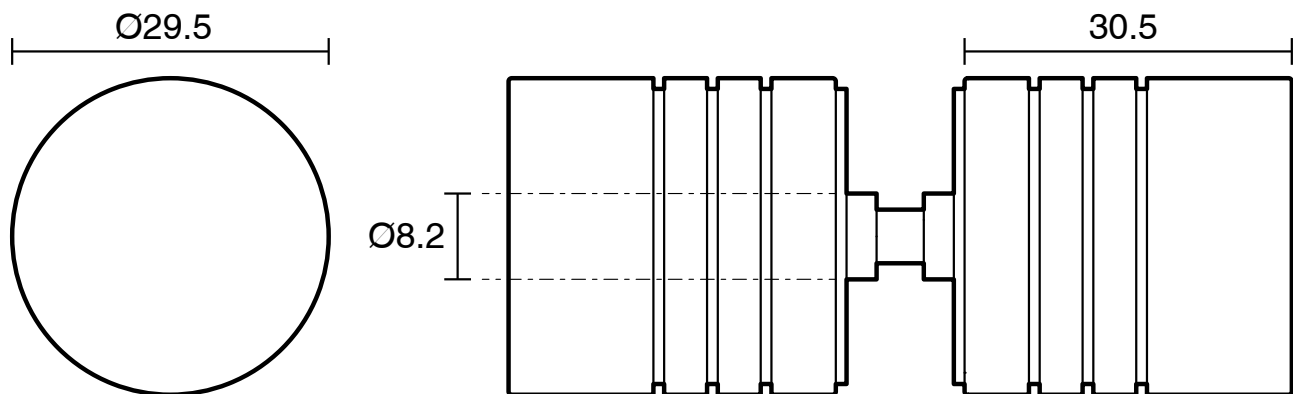

KADO

Kado Lux Frameless Shower Screen Door Knob Brushed Nickel

1705953

SPECIFICATIONS	
Recommended Use	Domestic;Commercial;Hotel
Colour Finish	Brushed Nickel
Primary Material	Stainless Steel
WARRANTY	
Warranty - Domestic Use (Years)	7
Spare Parts & Labour (Years)	1
<i>Please refer to Warranty Page for full Terms and Conditions</i>	