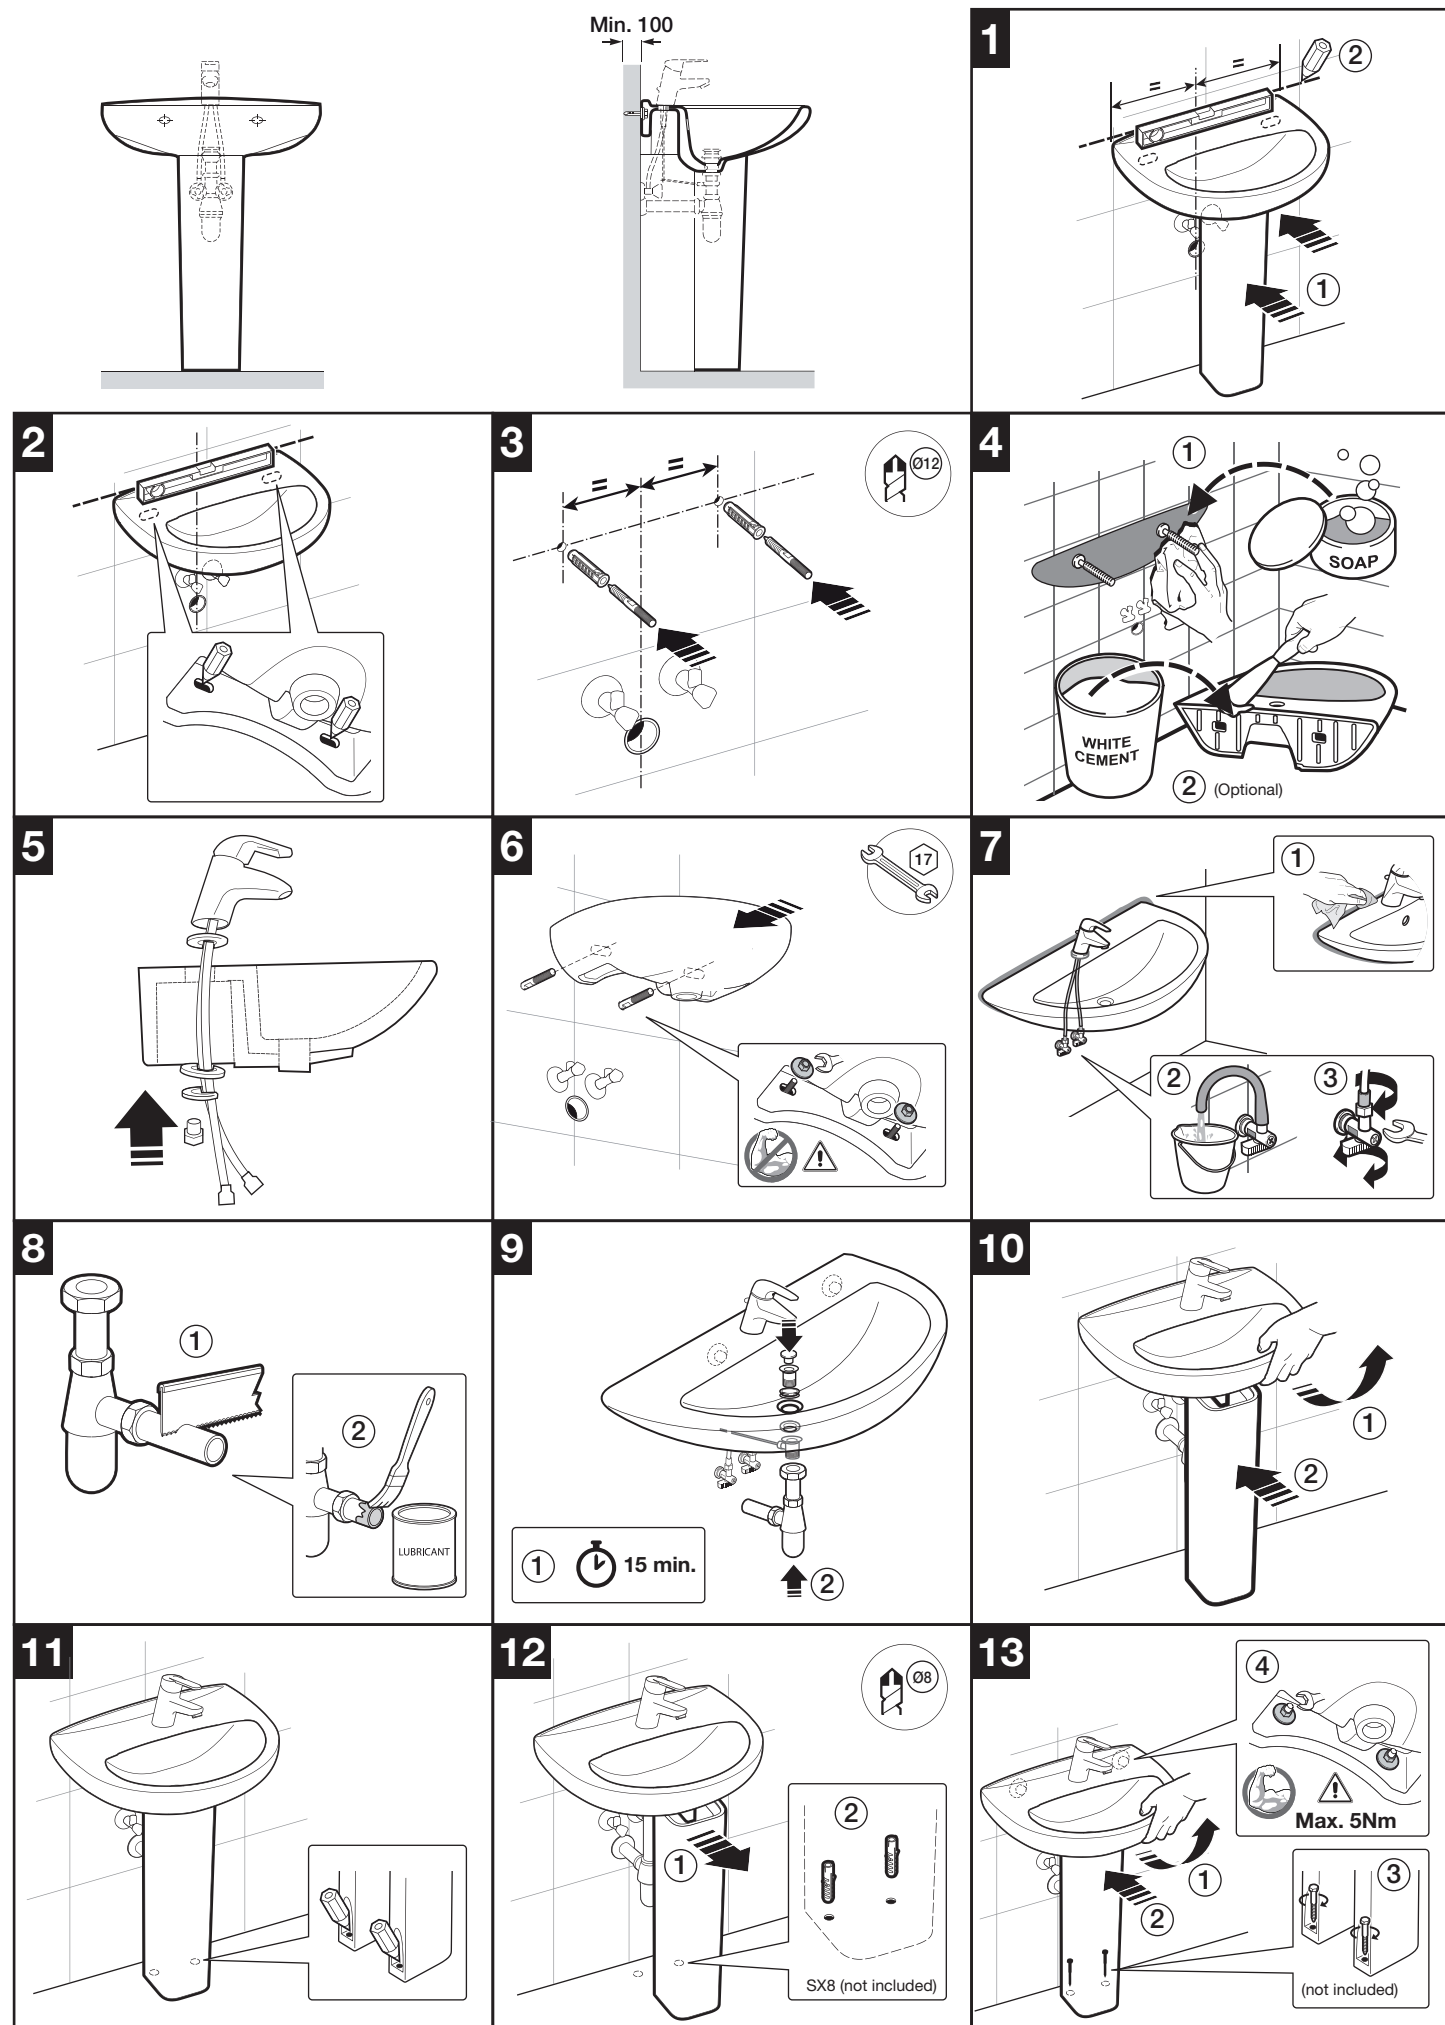

# WALL-HUNG BASINS WALL-HUNG BASINS WITH SEMI-PEDESTAL

Roca Sanitario, S.A.  
Avda. Diagonal, 513  
08029 Barcelona  
SPAIN  
www.roca.com

902  
304  
848

LÍNEA DE  
ATENCIÓN AL  
CONSUMIDOR  
ESPAÑA

902  
400  
423

# WALL-HUNG BASINS WITH PEDESTAL

# INSET / SEMI-INSET WASH-BASINS