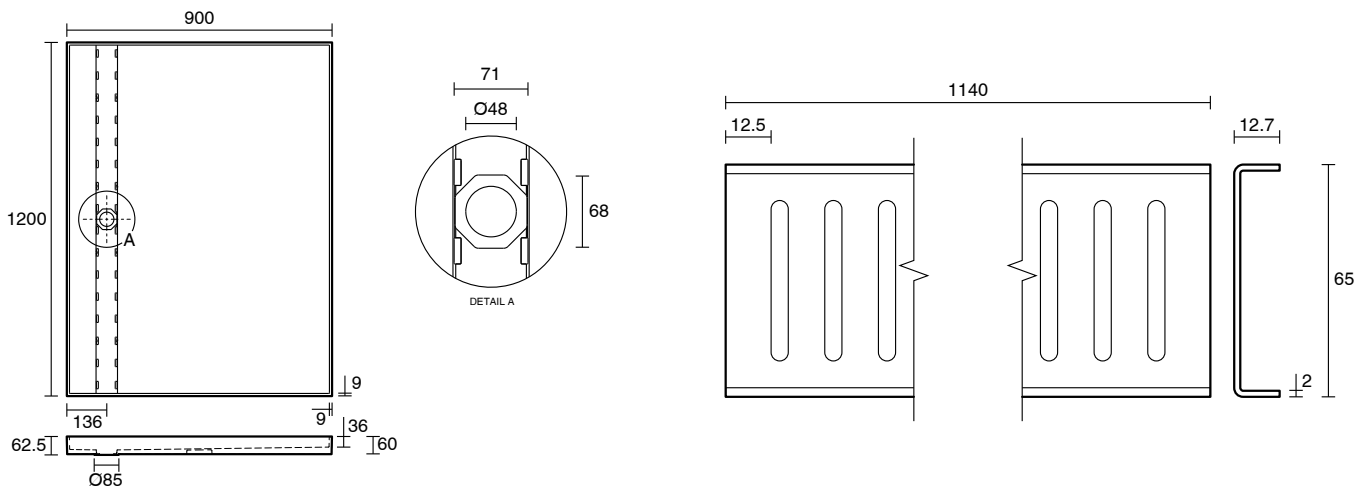

Posh Solus Tile Over Shower Tray with 1140mm Long Rear Stainless Steel Standard Channel (For 3 Wall / Alcove Install) 1200mm x 900mm

9512248

SPECIFICATIONS

Recommended Use	Domestic, Hotel & Commercial
Shower Base Colour	Grey
Shower Base Material	SMC
Shower Grate Material	Stainless Steel (316 Grade)
Waste Position	Centre Rear
Shower Base Waste Size	50 mm
Weight of Shower Base	22 kg
Usage	Alcove Install

WARRANTY

Warranty - Domestic Use	10 Years
Spare Parts & Labour	12 Months

Please refer to Warranty Page for full Terms and Conditions

Dimensions are nominal measurements only.

CLEANING RECOMMENDATIONS:

We recommend the use of soapy water or approved cleaners. This product should not be cleaned with abrasive materials. Damage caused by any improper treatment is not covered by the product warranty. Refer to Warranty Conditions

Disclaimer: Products in this specification manual must by regulation be installed by licensed and registered trade people. The manufacturer/distributor reserves the right to vary specifications or delete models from their range without prior notification. Dimensions are nominal measurements only. Dimensions and set-outs listed are correct at time of publication however the manufacturer/distributor takes no responsibility for printing errors.

Published 31/07/2023

To see the complete Posh range go to
www.reece.com.au